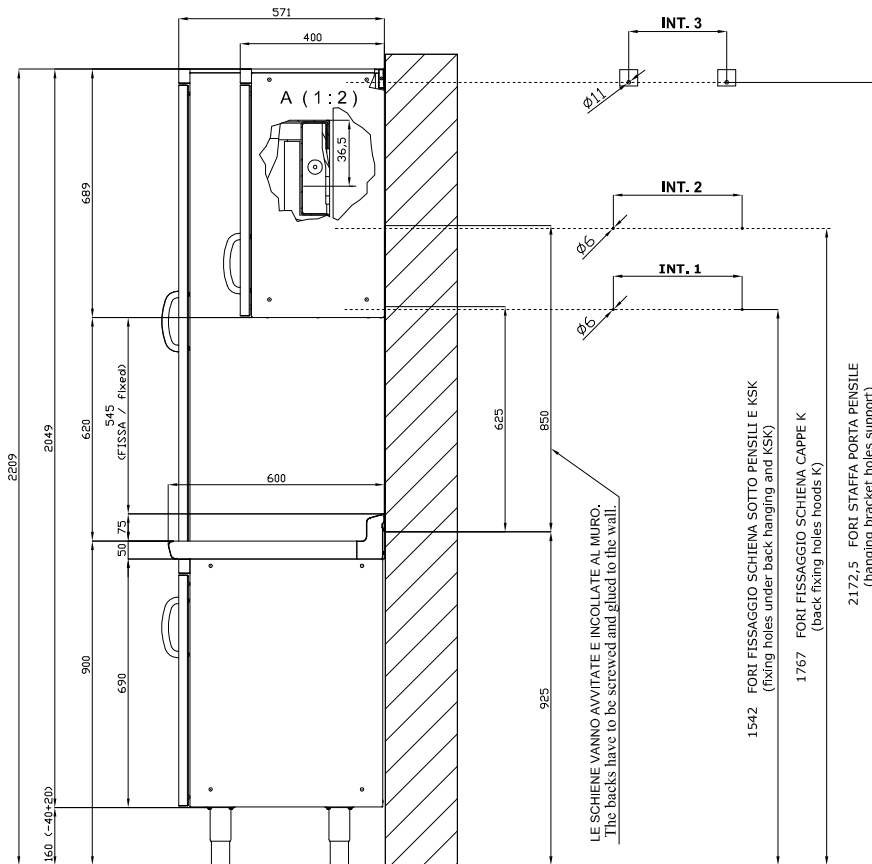

PP/670

SHINE KITCHEN WALL CABINET

Tabella						
MOD. SP	INT 1	INT 2		MOD. PP	INT 3	
SP/630	276		-	PP-630 SX/DX	190	
SP/640	376		-	PP-640 SX/DX	290	
SP/645	426		-	PP-645 SX/DX	340	
SP/650	476		-	PP-650 SX/DX	390	
SP/670	676		-	PP-660/PPS-660	490	
SP/6105	1026		-	PP-670	590	
SP/6110	1076		-	PP-680	690	
SP/6125	1226		-	PP-690/PPS-690	790	
SP/6135	1326		-	PP-6100	890	
SP-SK/660		576		PP-6105	940	
SP-SK/680		776		PP-6110	990	
SP-SK/690		876		PP-6120	1090	
SP-SK/6100		976		PP-6125	1140	
SP-SK/6120		1176		PP-6135	1240	
SP-SK/6140		1376		PP-6150	1390	
SP-SK/6150		1476				
SP-SK/6160		1576				
SP-SK/6180		1776				
SP-SK/6200		1976				

A	Data plate				
---	------------	--	--	--	--

MODEL: PP/670
DIMENSIONS: cm. 70x 40x 69h

kg: 29
m³: 0.339
mm: 780x500x870

BUY LOTUS BUY ITALY

The pictures are purely representative. The manufacturer reserves the right to modify the technical data and models without previous notice.