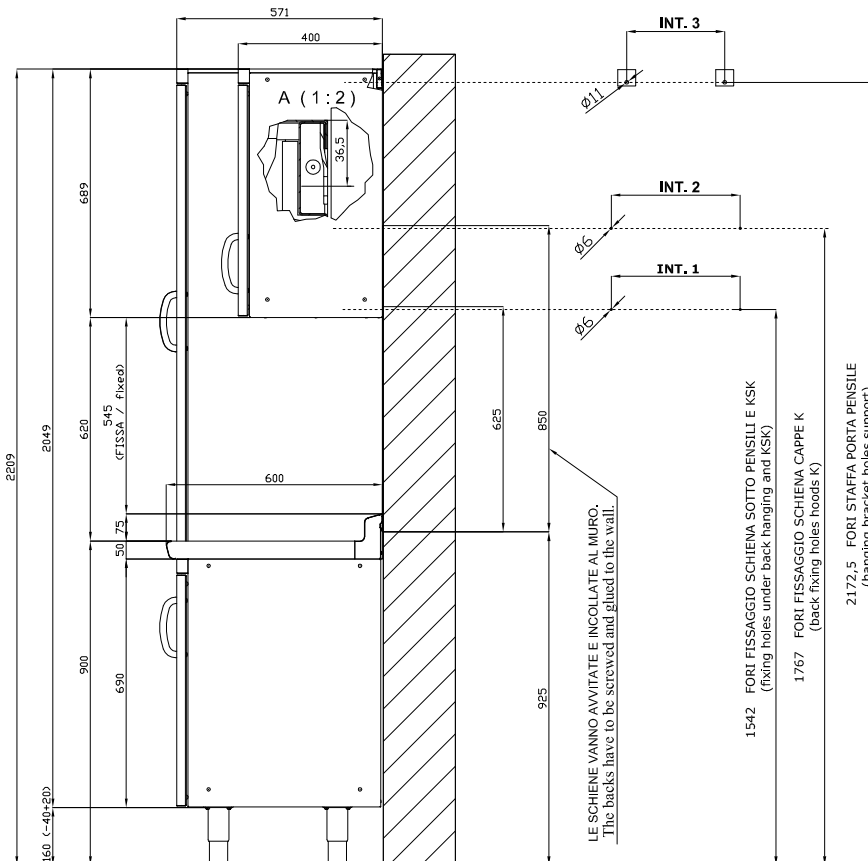

## SHINE KITCHEN WALL CABINET

Tabella						
MOD. SP	INT 1	INT 2		MOD. PP	INT 3	
SP/630	276			PP-630 SX/DX	190	
SP/640	376			PP-640 SX/DX	290	
SP/645	426			PP-645 SX/DX	340	
SP/650	476			PP-650 SX/DX	390	
SP/670	676			PP-660/PPS-660	490	
SP/6105	1026			PP-670	590	
SP/6110	1076			PP-680	690	
SP/6125	1226			PP-690/PPS-690	790	
SP/6135	1326			PP-6100	890	
SP-SK/660		576		PP-6105	940	
SP-SK/680		776		PP-6110	990	
SP-SK/690		876		PP-6120	1090	
SP-SK/6100		976		PP-6125	1140	
SP-SK/6120		1176		PP-6135	1240	
SP-SK/6140		1376		PP-6150	1390	
SP-SK/6150		1476				
SP-SK/6160		1576				
SP-SK/6180		1776				
SP-SK/6200		1976				

A	Data plate					
---	------------	--	--	--	--	--

MODEL: PP/660  
DIMENSIONS: cm. 60x 40x 69h

kg: 26  
m<sup>3</sup>: 0.296  
mm: 680x500x870

BUY LOTUS BUY ITALY

The pictures are purely representative. The manufacturer reserves the right to modify the technical data and models without previous notice.