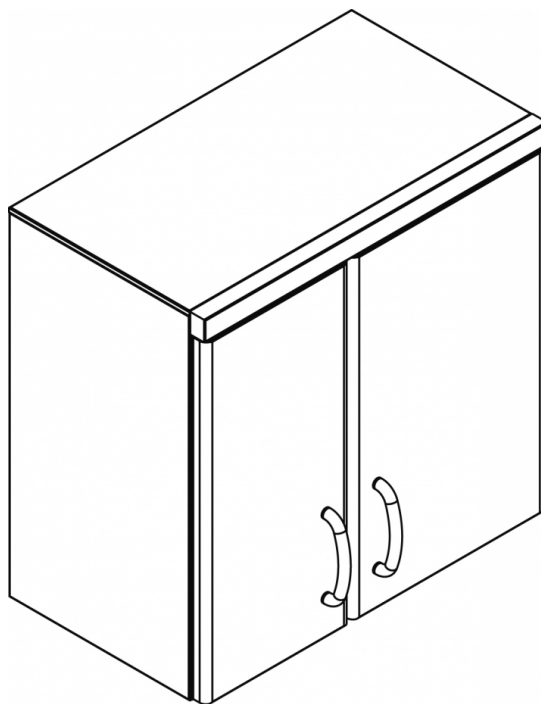

## SHINE KITCHEN WALL CABINET

WALL UNIT WITH DOORS , GASKET AND  
MIDDLE SHELF

ITALIAN CULINARY ART

The pictures are purely representative. The manufacturer reserves the right to modify the technical data and models without previous notice.

A	Data plate					
---	------------	--	--	--	--	--

MODEL: PP/660  
DIMENSIONS: cm. 60x 40x 69h

kg: 26  
m<sup>3</sup>: 0.296  
mm: 680x500x870

BUY LOTUS BUY ITALY

The pictures are purely representative. The manufacturer reserves the right to modify the technical data and models without previous notice.