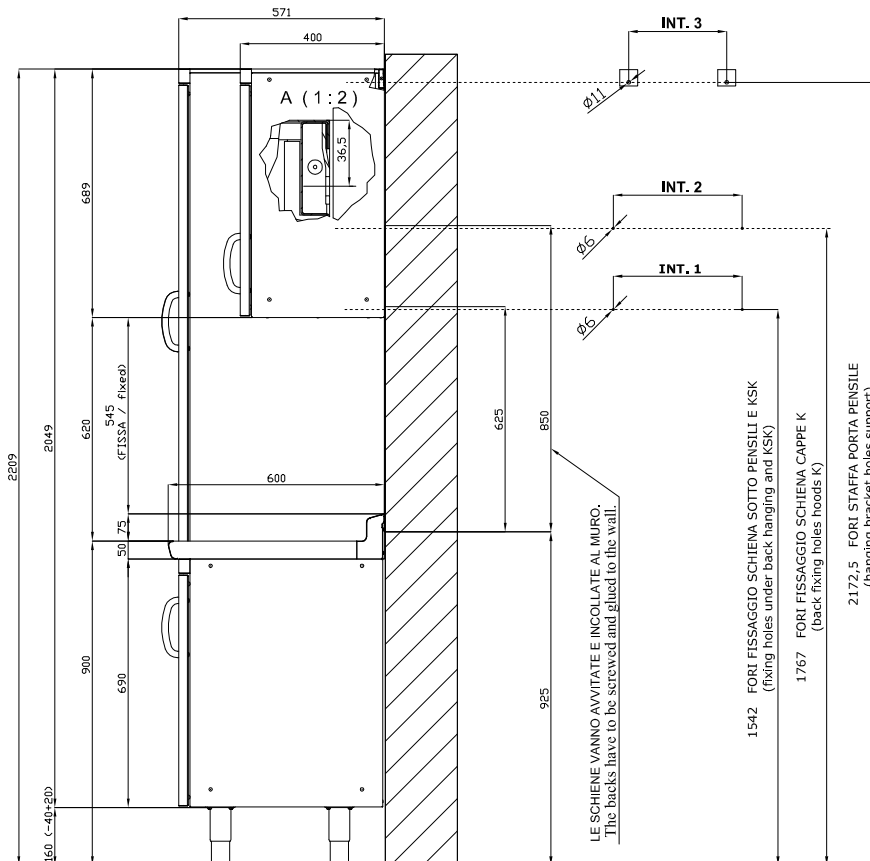

PP/650SX

SHINE KITCHEN WALL CABINET

Tabella						
MOD. SP	INT 1	INT 2		MOD. PP	INT 3	
SP/630	276		-	PP-630 SX/DX	190	
SP/640	376		-	PP-640 SX/DX	290	
SP/645	426		-	PP-645 SX/DX	340	
SP/650	476		-	PP-650 SX/DX	390	
SP/670	676		-	PP-660/PPS-660	490	
SP/6105	1026		-	PP-670	590	
SP/6110	1076		-	PP-680	690	
SP/6125	1226		-	PP-690/PPS-690	790	
SP/6135	1326		-	PP-6100	890	
SP-SK/660		576	-	PP-6105	940	
SP-SK/680		776	-	PP-6110	990	
SP-SK/690		876	-	PP-6120	1090	
SP-SK/6100		976	-	PP-6125	1140	
SP-SK/6120		1176	-	PP-6135	1240	
SP-SK/6140		1376	-	PP-6150	1390	
SP-SK/6150		1476	-			
SP-SK/6160		1576	-			
SP-SK/6180		1776	-			
SP-SK/6200		1976	-			

A	Data plate				
---	------------	--	--	--	--

MODEL: PP/650SX
DIMENSIONS: cm. 50x 40x 69h

kg: 22
m³: 0.252
mm: 580x500x870

BUY LOTUS BUY ITALY

The pictures are purely representative. The manufacturer reserves the right to modify the technical data and models without previous notice.