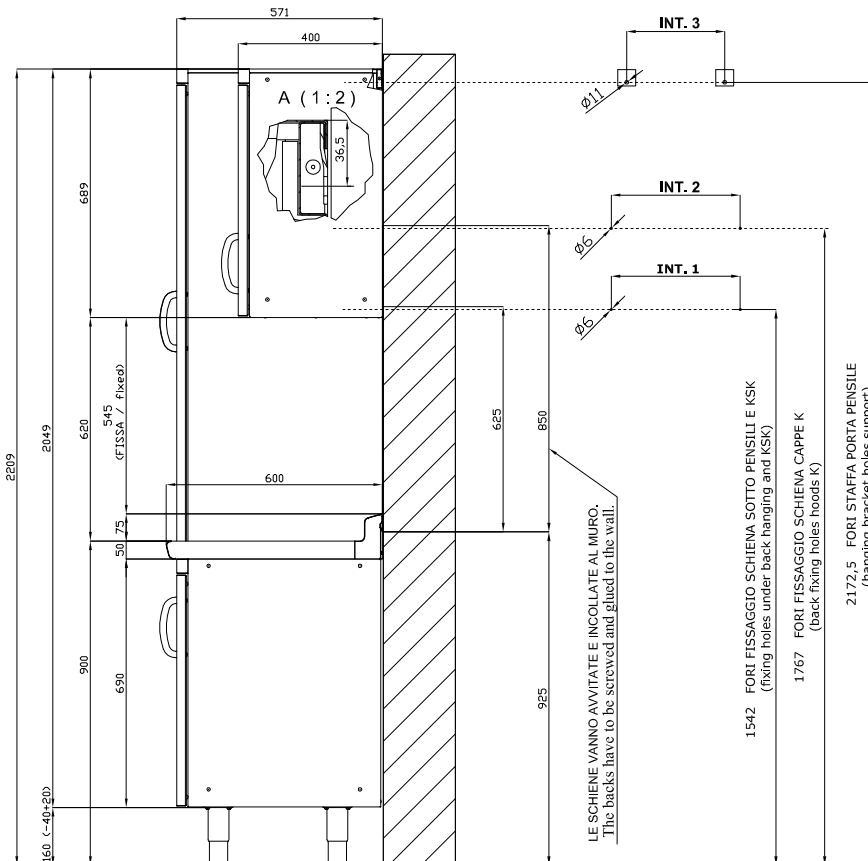

PP/650DX

SHINE KITCHEN
WALL CABINET

Tabella						
MOD. SP	INT 1	INT 2		MOD. PP	INT 3	
SP/630	276		-	PP-630 SX/DX	190	
SP/640	376		-	PP-640 SX/DX	290	
SP/645	426		-	PP-645 SX/DX	340	
SP/650	476		-	PP-650 SX/DX	390	
SP/670	676		-	PP-660/PPS-660	490	
SP/6105	1026		-	PP-670	590	
SP/6110	1076		-	PP-680	690	
SP/6125	1226		-	PP-690/PPS-690	790	
SP/6135	1326		-	PP-6100	890	
SP-SK/660		576	-	PP-6105	940	
SP-SK/680		776	-	PP-6110	990	
SP-SK/690		876	-	PP-6120	1090	
SP-SK/6100		976	-	PP-6125	1140	
SP-SK/6120		1176	-	PP-6135	1240	
SP-SK/6140		1376	-	PP-6150	1390	
SP-SK/6150		1476	-			
SP-SK/6160		1576	-			
SP-SK/6180		1776	-			
SP-SK/6200		1976	-			

A	Data plate				
---	------------	--	--	--	--

MODEL: PP/650DX
DIMENSIONS: cm. 50x 40x 69h

kg: 22
m³: 0.252
mm: 580x500x870

BUY LOTUS BUY ITALY

The pictures are purely representative. The manufacturer reserves the right to modify the technical data and models without previous notice.