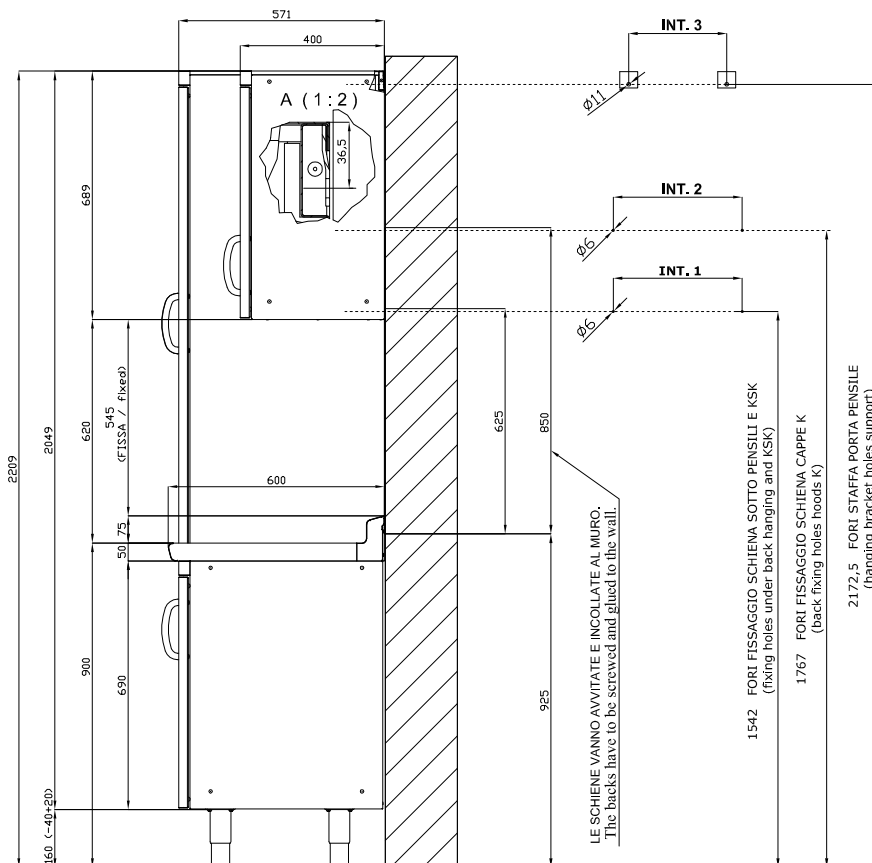

PP/645SX

SHINE KITCHEN
WALL CABINET

Tabella						
MOD. SP	INT 1	INT 2	—	MOD. PP	INT 3	
SP/630	276		—	PP-630 SX/DX	190	
SP/640	376		—	PP-640 SX/DX	290	
SP/645	426		—	PP-645 SX/DX	340	
SP/650	476		—	PP-650 SX/DX	390	
SP/670	676		—	PP-660/PPS-660	490	
SP/6105	1026		—	PP-670	590	
SP/6110	1076		—	PP-680	690	
SP/6125	1226		—	PP-690/PPS-690	790	
SP/6135	1326		—	PP-6100	890	
SP-SK/660		576	—	PP-6105	940	
SP-SK/680		776	—	PP-6110	990	
SP-SK/690		876	—	PP-6120	1090	
SP-SK/6100		976	—	PP-6125	1140	
SP-SK/6120		1176	—	PP-6135	1240	
SP-SK/6140		1376	—	PP-6150	1390	
SP-SK/6150		1476	—			
SP-SK/6160		1576	—			
SP-SK/6180		1776	—			
SP-SK/6200		1976	—			

A	Data plate				
---	------------	--	--	--	--

MODEL: PP/645SX
DIMENSIONS: cm. 45x 40x 69h

kg: 20.5
m³: 0.231
mm: 530x500x870

BUY LOTUS BUY ITALY

The pictures are purely representative. The manufacturer reserves the right to modify the technical data and models without previous notice.