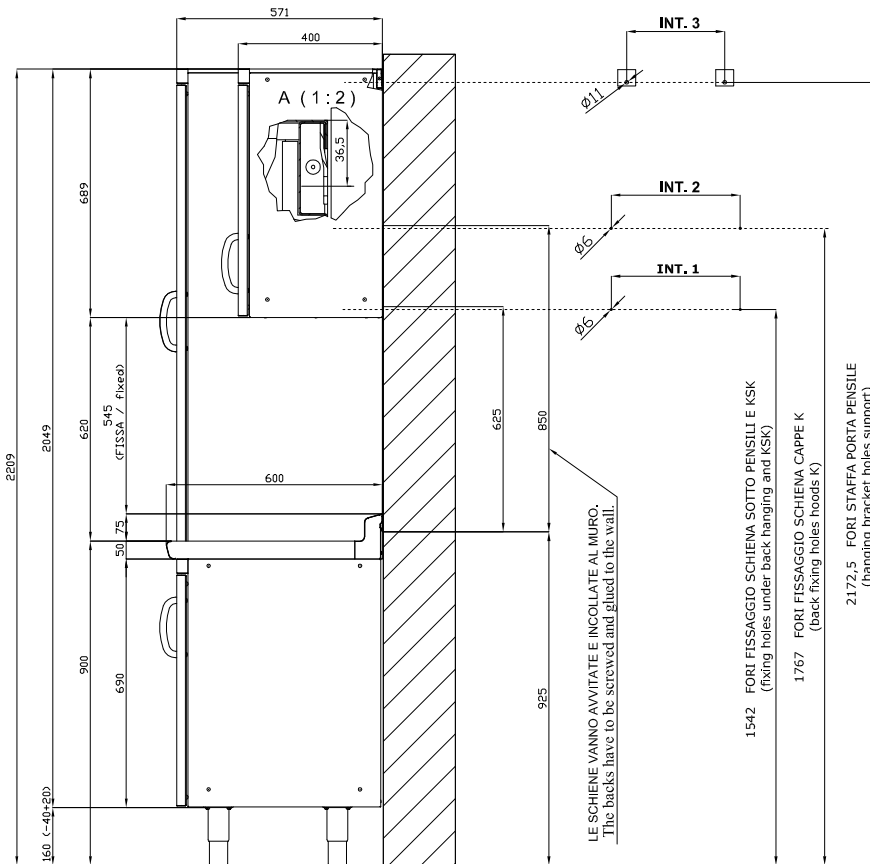

PP/645DX

SHINE KITCHEN WALL CABINET

Tabella						
MOD. SP	INT 1	INT 2		MOD. PP	INT 3	
SP/630	276		-	PP-630 SX/DX	190	
SP/640	376		-	PP-640 SX/DX	290	
SP/645	426		-	PP-645 SX/DX	340	
SP/650	476		-	PP-650 SX/DX	390	
SP/670	676		-	PP-660/PPS-660	490	
SP/6105	1026		-	PP-670	590	
SP/6110	1076		-	PP-680	690	
SP/6125	1226		-	PP-690/PPS-690	790	
SP/6135	1326		-	PP-6100	890	
SP-SK/660		576	-	PP-6105	940	
SP-SK/680		776	-	PP-6110	990	
SP-SK/690		876	-	PP-6120	1090	
SP-SK/6100		976	-	PP-6125	1140	
SP-SK/6120		1176	-	PP-6135	1240	
SP-SK/6140		1376	-	PP-6150	1390	
SP-SK/6150		1476	-			
SP-SK/6160		1576	-			
SP-SK/6180		1776	-			
SP-SK/6200		1976	-			

A	Data plate				
---	------------	--	--	--	--

MODEL: PP/645DX
DIMENSIONS: cm. 45x 40x 69h

kg: 20.5
m³: 0.231
mm: 530x500x870

BUY LOTUS BUY ITALY

The pictures are purely representative. The manufacturer reserves the right to modify the technical data and models without previous notice.