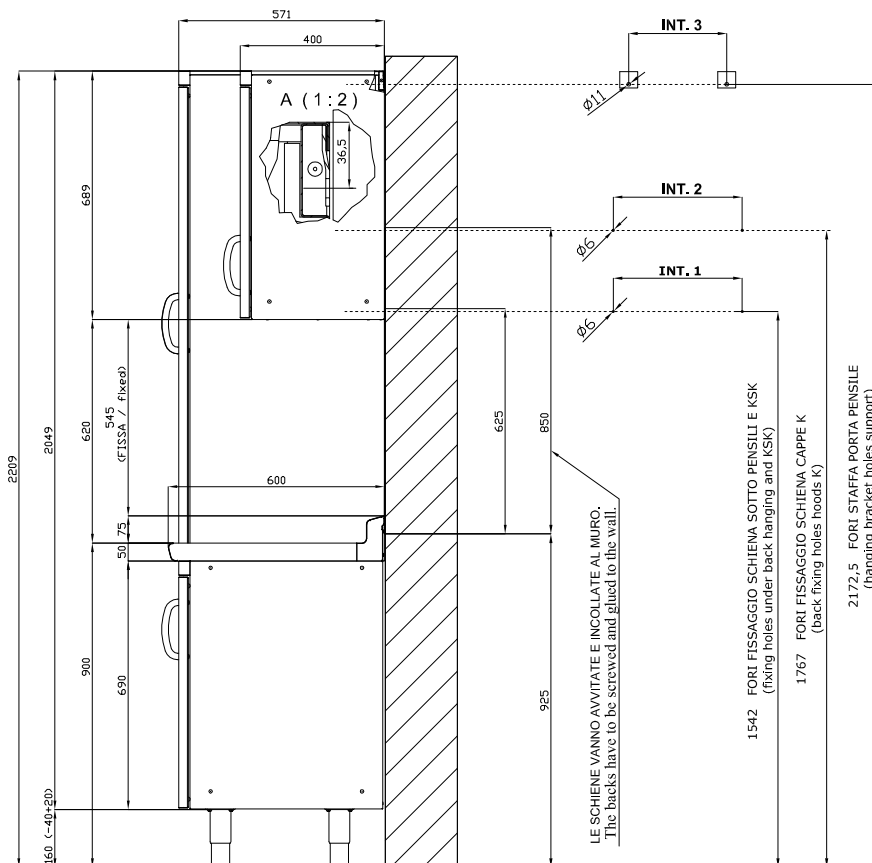

# PP/640DX

SHINE KITCHEN  
WALL CABINET

Tabella						
MOD. SP	INT 1	INT 2		MOD. PP	INT 3	
SP/630	276			PP-630 SX/DX	190	
SP/640	376			PP-640 SX/DX	290	
SP/645	426			PP-645 SX/DX	340	
SP/650	476			PP-650 SX/DX	390	
SP/670	676			PP-660/PPS-660	490	
SP/6105	1026			PP-670	590	
SP/6110	1076			PP-680	690	
SP/6125	1226			PP-690/PPS-690	790	
SP/6135	1326			PP-6100	890	
SP-SK/660		576		PP-6105	940	
SP-SK/680		776		PP-6110	990	
SP-SK/690		876		PP-6120	1090	
SP-SK/6100		976		PP-6125	1140	
SP-SK/6120		1176		PP-6135	1240	
SP-SK/6140		1376		PP-6150	1390	
SP-SK/6150		1476				
SP-SK/6160		1576				
SP-SK/6180		1776				
SP-SK/6200		1976				

A	Data plate				
---	------------	--	--	--	--

MODEL: PP/640DX  
DIMENSIONS: cm. 40x 40x 69h

kg: 19  
m<sup>3</sup>: 0.209  
mm: 480x500x870

BUY LOTUS BUY ITALY

The pictures are purely representative. The manufacturer reserves the right to modify the technical data and models without previous notice.