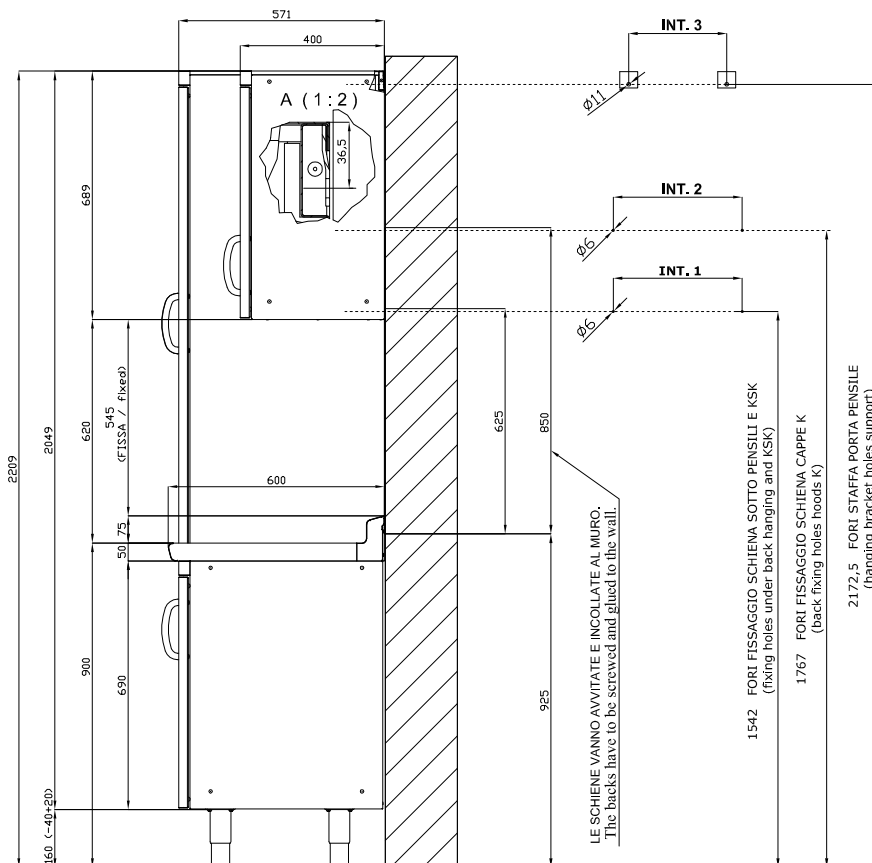

PP/6150

SHINE KITCHEN WALL CABINET

Tabella						
MOD. SP	INT 1	INT 2		MOD. PP	INT 3	
SP/630	276		-	PP-630 SX/DX	190	
SP/640	376		-	PP-640 SX/DX	290	
SP/645	426		-	PP-645 SX/DX	340	
SP/650	476		-	PP-650 SX/DX	390	
SP/670	676		-	PP-660/PPS-660	490	
SP/6105	1026		-	PP-670	590	
SP/6110	1076		-	PP-680	690	
SP/6125	1226		-	PP-690/PPS-690	790	
SP/6135	1326		-	PP-6100	890	
SP-SK/660		576	-	PP-6105	940	
SP-SK/680		776	-	PP-6110	990	
SP-SK/690		876	-	PP-6120	1090	
SP-SK/6100		976	-	PP-6125	1140	
SP-SK/6120		1176	-	PP-6135	1240	
SP-SK/6140		1376	-	PP-6150	1390	
SP-SK/6150		1476	-			
SP-SK/6160		1576	-			
SP-SK/6180		1776	-			
SP-SK/6200		1976	-			

A	Data plate				
---	------------	--	--	--	--

MODEL: PP/6150
DIMENSIONS: cm. 150x 40x 69h

kg: 53
m³: 0.687
mm: 1580x500x870

BUY LOTUS BUY ITALY

The pictures are purely representative. The manufacturer reserves the right to modify the technical data and models without previous notice.