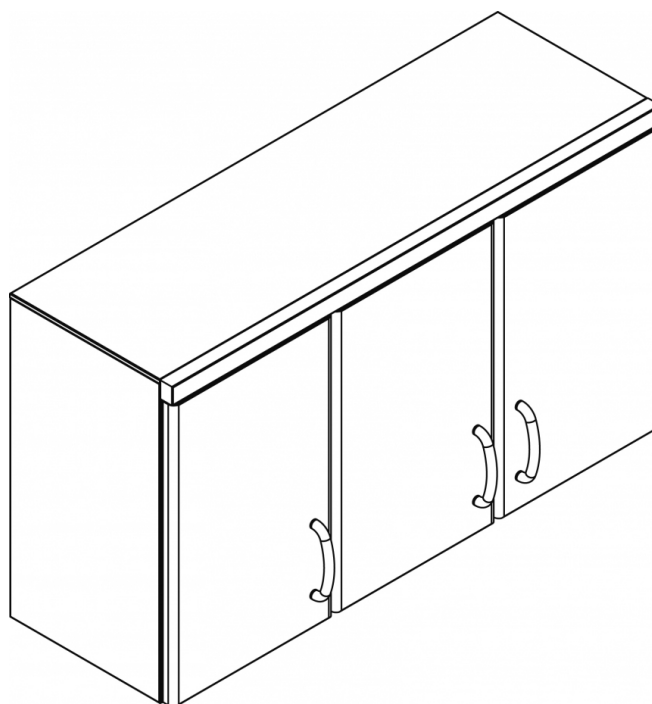

PP/6150

SHINE KITCHEN WALL CABINET

WALL UNIT WITH 3 DOORS , GASKET AND
MIDDLE SHELF

ITALIAN CULINARY ART

The pictures are purely representative. The manufacturer reserves the right to modify the technical data and models without previous notice.

PP/6150

SHINE KITCHEN WALL CABINET

Tabella						
MOD. SP	INT 1	INT 2		MOD. PP	INT 3	
SP/630	276		-	PP-630 SX/DX	190	
SP/640	376		-	PP-640 SX/DX	290	
SP/645	426		-	PP-645 SX/DX	340	
SP/650	476		-	PP-650 SX/DX	390	
SP/670	676		-	PP-660/PPS-660	490	
SP/6105	1026		-	PP-670	590	
SP/6110	1076		-	PP-680	690	
SP/6125	1226		-	PP-690/PPS-690	790	
SP/6135	1326		-	PP-6100	890	
SP-SK/660		576	-	PP-6105	940	
SP-SK/680		776	-	PP-6110	990	
SP-SK/690		876	-	PP-6120	1090	
SP-SK/6100		976	-	PP-6125	1140	
SP-SK/6120		1176	-	PP-6135	1240	
SP-SK/6140		1376	-	PP-6150	1390	
SP-SK/6150		1476	-			
SP-SK/6160		1576	-			
SP-SK/6180		1776	-			
SP-SK/6200		1976	-			

A	Data plate				
---	------------	--	--	--	--

MODEL: PP/6150
DIMENSIONS: cm. 150x 40x 69h

kg: 53
m³: 0.687
mm: 1580x500x870

BUY LOTUS BUY ITALY

The pictures are purely representative. The manufacturer reserves the right to modify the technical data and models without previous notice.