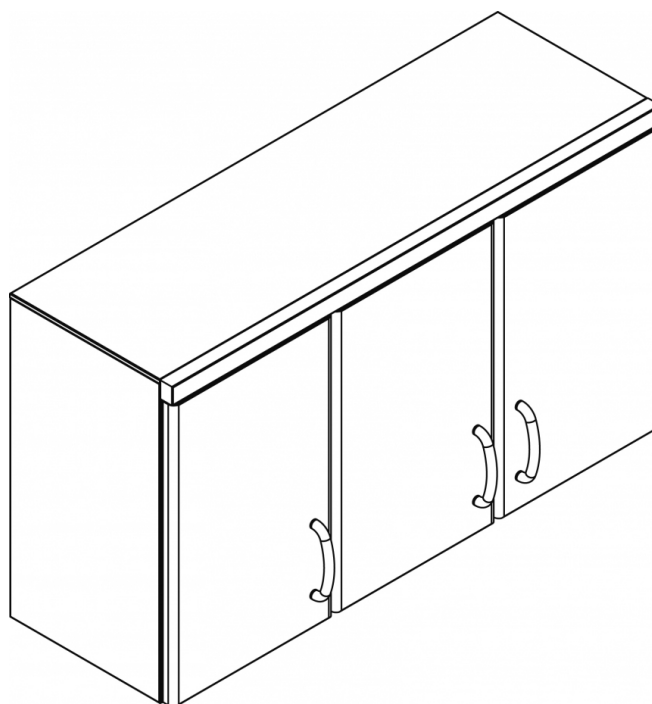

PP/6125

SHINE KITCHEN WALL CABINET

WALL UNIT WITH 3 DOORS , GASKET AND
MIDDLE SHELF

ITALIAN CULINARY ART

The pictures are purely representative. The manufacturer reserves the right to modify the technical data and models without previous notice.

PP/6125

SHINE KITCHEN WALL CABINET

Tabella						
MOD. SP	INT 1	INT 2		MOD. PP	INT 3	
SP/630	276		-	PP-630 SX/DX	190	
SP/640	376		-	PP-640 SX/DX	290	
SP/645	426		-	PP-645 SX/DX	340	
SP/650	476		-	PP-650 SX/DX	390	
SP/670	676		-	PP-660/PPS-660	490	
SP/6105	1026		-	PP-670	590	
SP/6110	1076		-	PP-680	690	
SP/6125	1226		-	PP-690/PPS-690	790	
SP/6135	1326		-	PP-6100	890	
SP-SK/660		576		PP-6105	940	
SP-SK/680		776		PP-6110	990	
SP-SK/690		876		PP-6120	1090	
SP-SK/6100		976		PP-6125	1140	
SP-SK/6120		1176		PP-6135	1240	
SP-SK/6140		1376		PP-6150	1390	
SP-SK/6150		1476				
SP-SK/6160		1576				
SP-SK/6180		1776				
SP-SK/6200		1976				

A	Data plate				
---	------------	--	--	--	--

MODEL: PP/6125
DIMENSIONS: cm. 125x 40x 69h

kg: 46.5
m³: 0.579
mm: 1330x500x870

BUY LOTUS BUY ITALY

The pictures are purely representative. The manufacturer reserves the right to modify the technical data and models without previous notice.