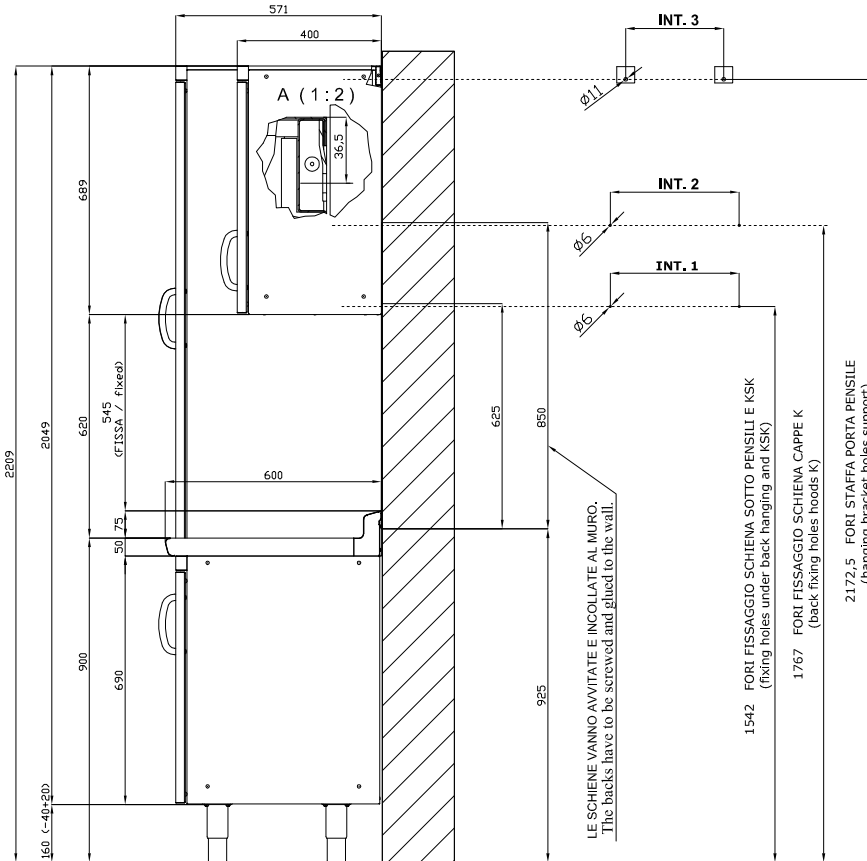

PP/6125

SHINE KITCHEN WALL CABINET

Tabella						
MOD. SP	INT 1	INT 2		MOD. PP	INT 3	
SP/630	276		-	PP-630 SX/DX	190	
SP/640	376		-	PP-640 SX/DX	290	
SP/645	426		-	PP-645 SX/DX	340	
SP/650	476		-	PP-650 SX/DX	390	
SP/670	676		-	PP-660/PPS-660	490	
SP/6105	1026		-	PP-670	590	
SP/6110	1076		-	PP-680	690	
SP/6125	1226		-	PP-690/PPS-690	790	
SP/6135	1326		-	PP-6100	890	
SP-SK/660		576		PP-6105	940	
SP-SK/680		776		PP-6110	990	
SP-SK/690		876		PP-6120	1090	
SP-SK/6100		976		PP-6125	1140	
SP-SK/6120		1176		PP-6135	1240	
SP-SK/6140		1376		PP-6150	1390	
SP-SK/6150		1476				
SP-SK/6160		1576				
SP-SK/6180		1776				
SP-SK/6200		1976				

A	Data plate				
---	------------	--	--	--	--

MODEL: PP/6125
DIMENSIONS: cm. 125x 40x 69h

kg: 46.5
m³: 0.579
mm: 1330x500x870

BUY LOTUS BUY ITALY

The pictures are purely representative. The manufacturer reserves the right to modify the technical data and models without previous notice.