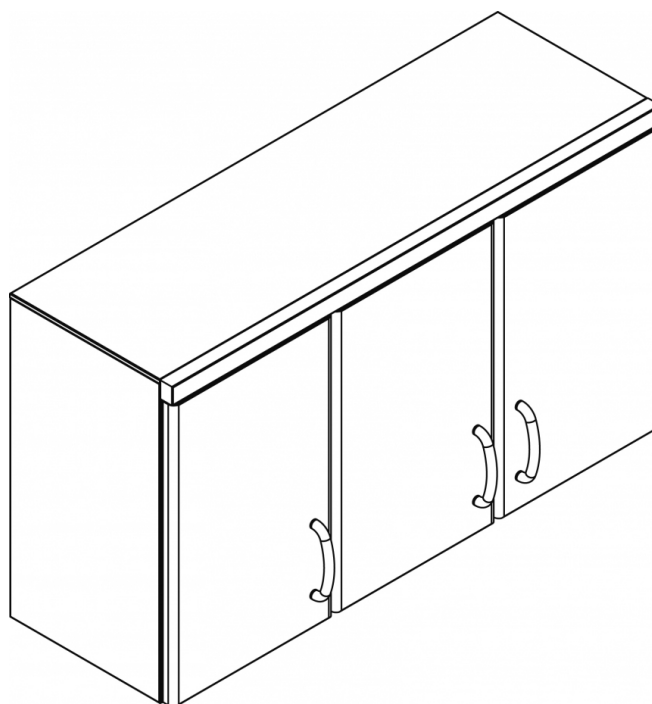

PP/6120

SHINE KITCHEN WALL CABINET

WALL UNIT WITH 3 DOORS , GASKET AND
MIDDLE SHELF

ITALIAN CULINARY ART

The pictures are purely representative. The manufacturer reserves the right to modify the technical data and models without previous notice.

PP/6120

SHINE KITCHEN WALL CABINET

Tabella						
MOD. SP	INT 1	INT 2		MOD. PP	INT 3	
SP/630	276		-	PP-630 SX/DX	190	
SP/640	376		-	PP-640 SX/DX	290	
SP/645	426		-	PP-645 SX/DX	340	
SP/650	476		-	PP-650 SX/DX	390	
SP/670	676		-	PP-660/PPS-660	490	
SP/6105	1026		-	PP-670	590	
SP/6110	1076		-	PP-680	690	
SP/6125	1226		-	PP-690/PPS-690	790	
SP/6135	1326		-	PP-6100	890	
SP-SK/660		576	-	PP-6105	940	
SP-SK/680		776	-	PP-6110	990	
SP-SK/690		876	-	PP-6120	1090	
SP-SK/6100		976	-	PP-6125	1140	
SP-SK/6120		1176	-	PP-6135	1240	
SP-SK/6140		1376	-	PP-6150	1390	
SP-SK/6150		1476	-			
SP-SK/6160		1576	-			
SP-SK/6180		1776	-			
SP-SK/6200		1976	-			

A	Data plate				
---	------------	--	--	--	--

MODEL: PP/6120
DIMENSIONS: cm. 120x 40x 69h

kg: 45
m³: 0.557
mm: 1280x500x870

BUY LOTUS BUY ITALY

The pictures are purely representative. The manufacturer reserves the right to modify the technical data and models without previous notice.