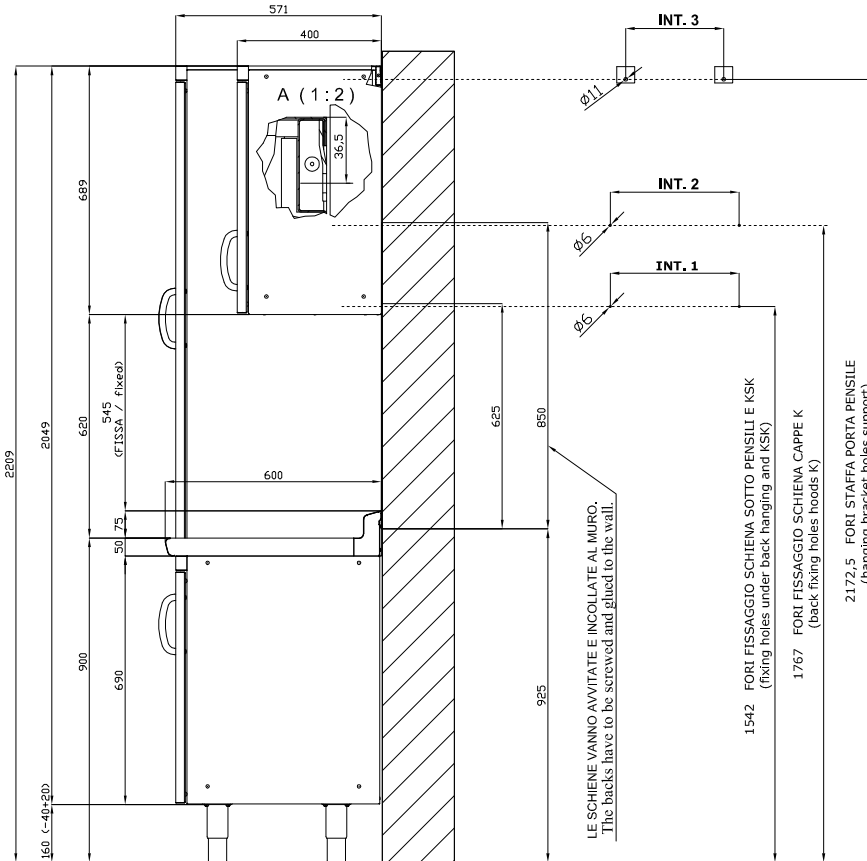

PP/6120

SHINE KITCHEN WALL CABINET

Tabella						
MOD. SP	INT 1	INT 2		MOD. PP	INT 3	
SP/630	276		-	PP-630 SX/DX	190	
SP/640	376		-	PP-640 SX/DX	290	
SP/645	426		-	PP-645 SX/DX	340	
SP/650	476		-	PP-650 SX/DX	390	
SP/670	676		-	PP-660/PPS-660	490	
SP/6105	1026		-	PP-670	590	
SP/6110	1076		-	PP-680	690	
SP/6125	1226		-	PP-690/PPS-690	790	
SP/6135	1326		-	PP-6100	890	
SP-SK/660		576	-	PP-6105	940	
SP-SK/680		776	-	PP-6110	990	
SP-SK/690		876	-	PP-6120	1090	
SP-SK/6100		976	-	PP-6125	1140	
SP-SK/6120		1176	-	PP-6135	1240	
SP-SK/6140		1376	-	PP-6150	1390	
SP-SK/6150		1476	-			
SP-SK/6160		1576	-			
SP-SK/6180		1776	-			
SP-SK/6200		1976	-			

A	Data plate				
---	------------	--	--	--	--

MODEL: PP/6120
DIMENSIONS: cm. 120x 40x 69h

kg: 45
m³: 0.557
mm: 1280x500x870

BUY LOTUS BUY ITALY

The pictures are purely representative. The manufacturer reserves the right to modify the technical data and models without previous notice.