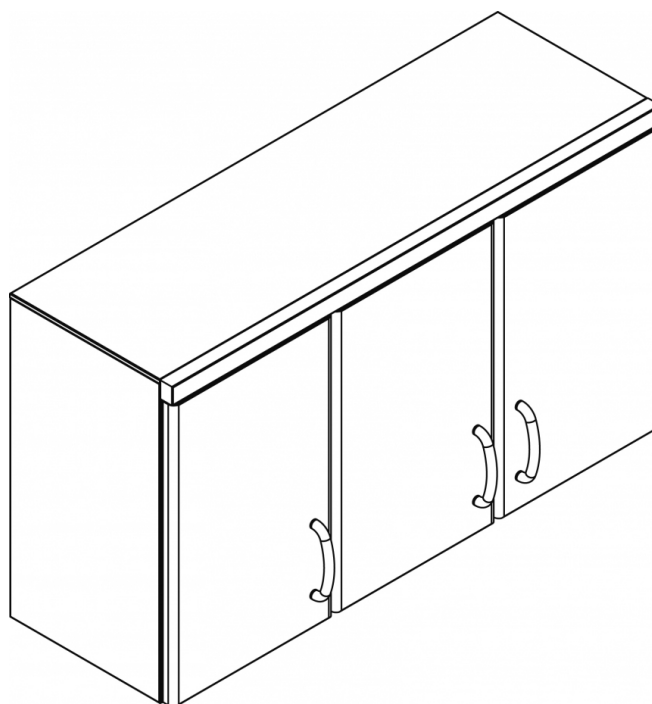

# PP/6110

## SHINE KITCHEN WALL CABINET

WALL UNIT WITH 3 DOORS , GASKET AND  
MIDDLE SHELF

ITALIAN CULINARY ART

The pictures are purely representative. The manufacturer reserves the right to modify the technical data and models without previous notice.

A	Data plate				
---	------------	--	--	--	--

MODEL: PP/6110  
DIMENSIONS: cm. 110x 40x 69h

kg: 42  
m<sup>3</sup>: 0.513  
mm: 1180x500x870

BUY LOTUS BUY ITALY

The pictures are purely representative. The manufacturer reserves the right to modify the technical data and models without previous notice.