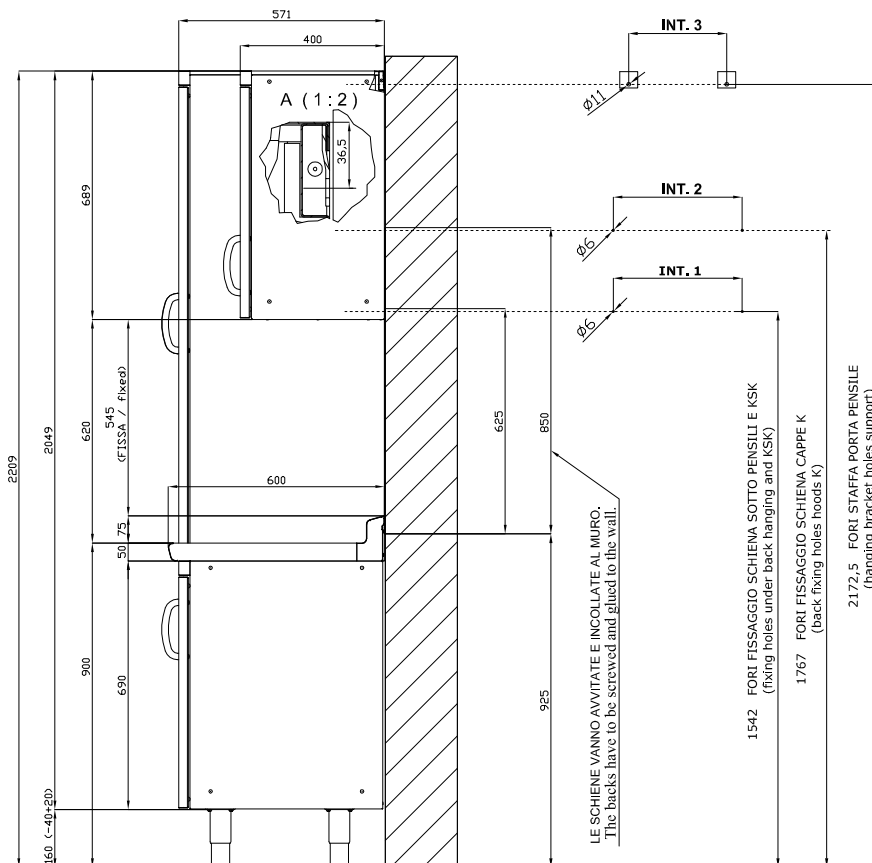

## SHINE KITCHEN WALL CABINET

Tabella						
MOD. SP	INT 1	INT 2		MOD. PP	INT 3	
SP/630	276		-	PP-630 SX/DX	190	
SP/640	376		-	PP-640 SX/DX	290	
SP/645	426		-	PP-645 SX/DX	340	
SP/650	476		-	PP-650 SX/DX	390	
SP/670	676		-	PP-660/PPS-660	490	
SP/6105	1026		-	PP-670	590	
SP/6110	1076		-	PP-680	690	
SP/6125	1226		-	PP-690/PPS-690	790	
SP/6135	1326		-	PP-6100	890	
SP-SK/660		576	-	PP-6105	940	
SP-SK/680		776	-	PP-6110	990	
SP-SK/690		876	-	PP-6120	1090	
SP-SK/6100		976	-	PP-6125	1140	
SP-SK/6120		1176	-	PP-6135	1240	
SP-SK/6140		1376	-	PP-6150	1390	
SP-SK/6150		1476	-			
SP-SK/6160		1576	-			
SP-SK/6180		1776	-			
SP-SK/6200		1976	-			

A	Data plate				
---	------------	--	--	--	--

MODEL: PP/6110  
DIMENSIONS: cm. 110x 40x 69h

kg: 42  
m<sup>3</sup>: 0.513  
mm: 1180x500x870

BUY LOTUS BUY ITALY

The pictures are purely representative. The manufacturer reserves the right to modify the technical data and models without previous notice.