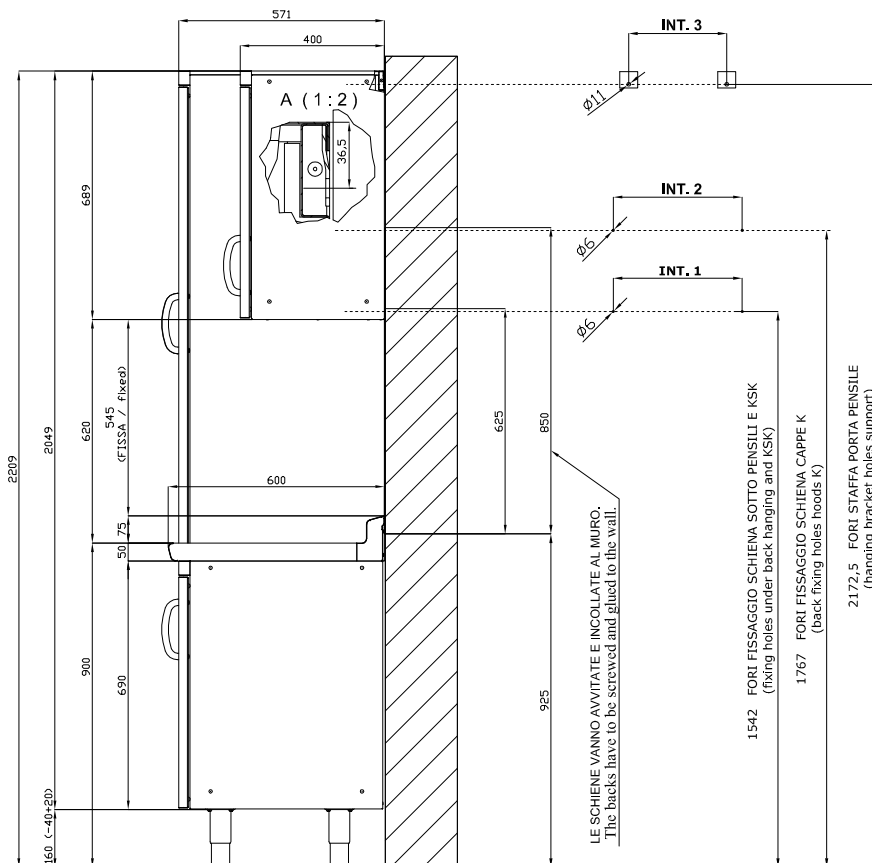

## SHINE KITCHEN WALL CABINET

Tabella						
MOD. SP	INT 1	INT 2		MOD. PP	INT 3	
SP/630	276		-	PP-630 SX/DX	190	
SP/640	376		-	PP-640 SX/DX	290	
SP/645	426		-	PP-645 SX/DX	340	
SP/650	476		-	PP-650 SX/DX	390	
SP/670	676		-	PP-660/PPS-660	490	
SP/6105	1026		-	PP-670	590	
SP/6110	1076		-	PP-680	690	
SP/6125	1226		-	PP-690/PPS-690	790	
SP/6135	1326		-	PP-6100	890	
SP-SK/660		576		PP-6105	940	
SP-SK/680		776		PP-6110	990	
SP-SK/690		876		PP-6120	1090	
SP-SK/6100		976		PP-6125	1140	
SP-SK/6120		1176		PP-6135	1240	
SP-SK/6140		1376		PP-6150	1390	
SP-SK/6150		1476				
SP-SK/6160		1576				
SP-SK/6180		1776				
SP-SK/6200		1976				

A	Data plate				
---	------------	--	--	--	--

MODEL: PP/6105  
DIMENSIONS: cm. 105x 40x 69h

kg: 40.5  
m<sup>3</sup>: 0.492  
mm: 1130x500x870

BUY LOTUS BUY ITALY

The pictures are purely representative. The manufacturer reserves the right to modify the technical data and models without previous notice.