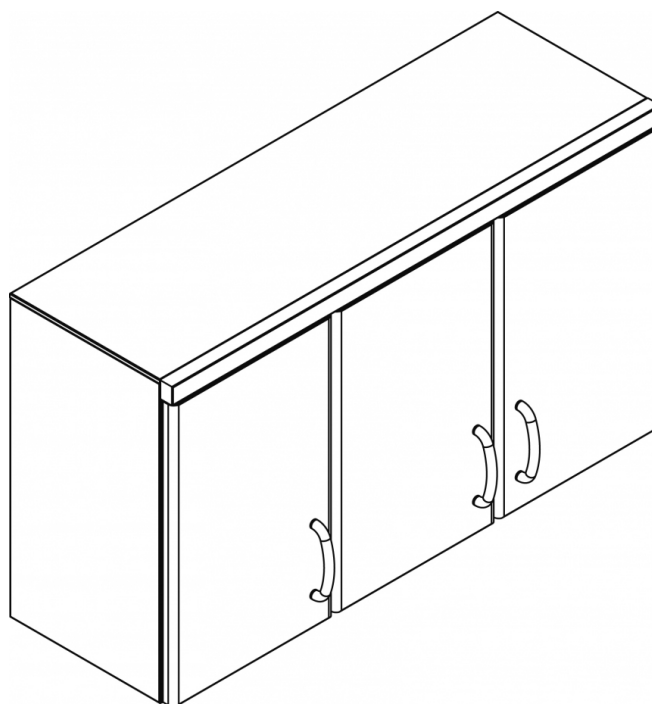

## SHINE KITCHEN WALL CABINET

WALL UNIT WITH 3 DOORS , GASKET AND  
MIDDLE SHELF

ITALIAN CULINARY ART

The pictures are purely representative. The manufacturer reserves the right to modify the technical data and models without previous notice.

A	Data plate				
---	------------	--	--	--	--

MODEL: PP/6105  
DIMENSIONS: cm. 105x 40x 69h

kg: 40.5  
m<sup>3</sup>: 0.492  
mm: 1130x500x870

BUY LOTUS BUY ITALY

The pictures are purely representative. The manufacturer reserves the right to modify the technical data and models without previous notice.