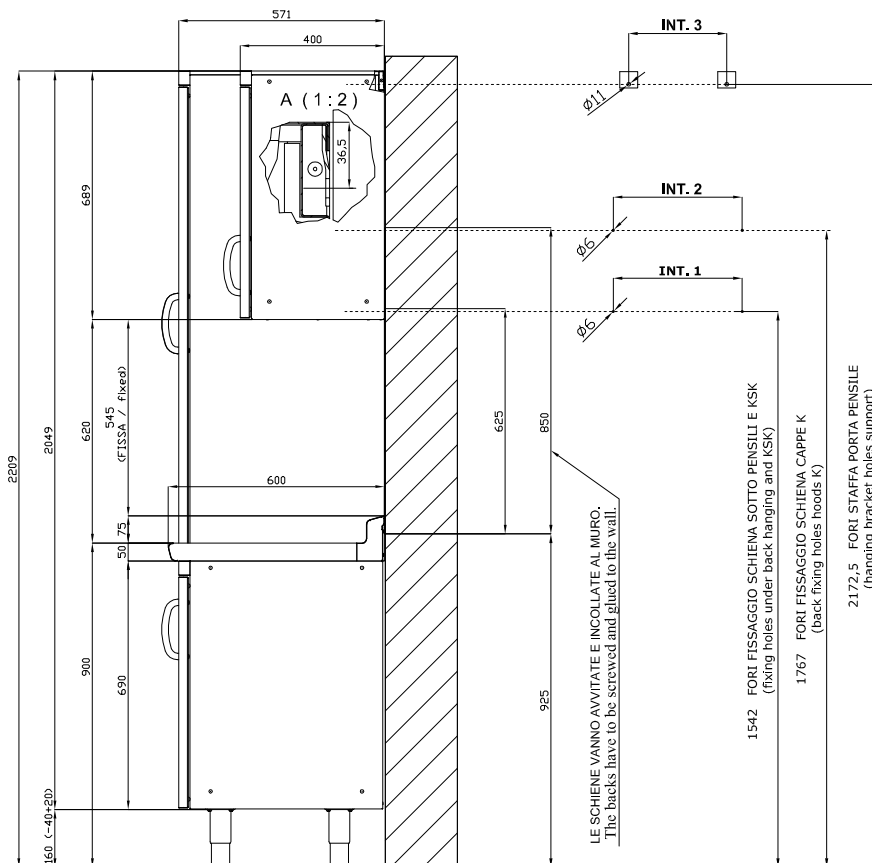

## SHINE KITCHEN WALL CABINET

WALL UNIT WITH GLASS DOORS, GASKET AND  
MIDDLE SHELF

ITALIAN CULINARY ART

The pictures are purely representative. The manufacturer reserves the right to modify the technical data and models without previous notice.

## SHINE KITCHEN WALL CABINET

| Tabella    |       |       |       |                |       |  |
|------------|-------|-------|-------|----------------|-------|--|
| MOD. SP    | INT 1 | INT 2 | INT 3 | MOD. PP        | INT 3 |  |
| SP/630     | 276   |       |       | PP-630 SX/DX   | 190   |  |
| SP/640     | 376   |       |       | PP-640 SX/DX   | 290   |  |
| SP/645     | 426   |       |       | PP-645 SX/DX   | 340   |  |
| SP/650     | 476   |       |       | PP-650 SX/DX   | 390   |  |
| SP/670     | 676   |       |       | PP-660/PPS-660 | 490   |  |
| SP/6105    | 1026  |       |       | PP-670         | 590   |  |
| SP/6110    | 1076  |       |       | PP-680         | 690   |  |
| SP/6125    | 1226  |       |       | PP-690/PPS-690 | 790   |  |
| SP/6135    | 1326  |       |       | PP-6100        | 890   |  |
| SP-SK/660  |       | 576   |       | PP-6105        | 940   |  |
| SP-SK/680  |       | 776   |       | PP-6110        | 990   |  |
| SP-SK/690  |       | 876   |       | PP-6120        | 1090  |  |
| SP-SK/6100 |       | 976   |       | PP-6125        | 1140  |  |
| SP-SK/6120 |       | 1176  |       | PP-6135        | 1240  |  |
| SP-SK/6140 |       | 1376  |       | PP-6150        | 1390  |  |
| SP-SK/6150 |       | 1476  |       |                |       |  |
| SP-SK/6160 |       | 1576  |       |                |       |  |
| SP-SK/6180 |       | 1776  |       |                |       |  |
| SP-SK/6200 |       | 1976  |       |                |       |  |

|   |            |  |  |  |  |
|---|------------|--|--|--|--|
| A | Data plate |  |  |  |  |
|---|------------|--|--|--|--|

MODEL: PPV/690  
DIMENSIONS: cm. 90x 40x 69h

kg: 37  
m<sup>3</sup>: 0.426  
mm: 980x500x870