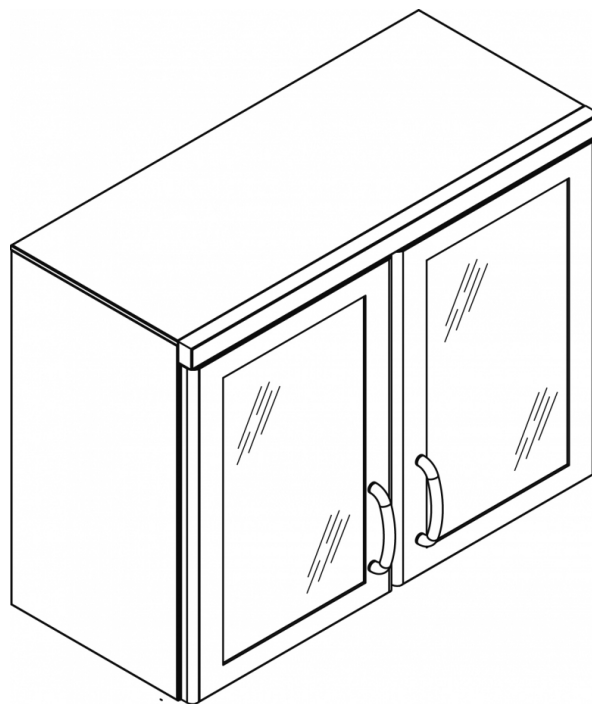

PPV/660

SHINE KITCHEN WALL CABINET

WALL UNIT WITH GLASS DOORS, GASKET AND
MIDDLE SHELF

ITALIAN CULINARY ART

The pictures are purely representative. The manufacturer reserves the right to modify the technical data and models without previous notice.

PPV/660

SHINE KITCHEN WALL CABINET

Tabella						
MOD. SP	INT 1	INT 2		MOD. PP	INT 3	
SP/630	276		-	PP-630 SX/DX	190	
SP/640	376		-	PP-640 SX/DX	290	
SP/645	426		-	PP-645 SX/DX	340	
SP/650	476		-	PP-650 SX/DX	390	
SP/670	676		-	PP-660/PPS-660	490	
SP/6105	1026		-	PP-670	590	
SP/6110	1076		-	PP-680	690	
SP/6125	1226		-	PP-690/PPS-690	790	
SP/6135	1326		-	PP-6100	890	
SP-SK/660		576	-	PP-6105	940	
SP-SK/680		776	-	PP-6110	990	
SP-SK/690		876	-	PP-6120	1090	
SP-SK/6100		976	-	PP-6125	1140	
SP-SK/6120		1176	-	PP-6135	1240	
SP-SK/6140		1376	-	PP-6150	1390	
SP-SK/6150		1476	-			
SP-SK/6160		1576	-			
SP-SK/6180		1776	-			
SP-SK/6200		1976	-			

A	Data plate				
---	------------	--	--	--	--

MODEL: PPV/660
DIMENSIONS: cm. 60x 40x 69h

kg: 27
m³: 0.296
mm: 680x500x870

BUY LOTUS BUY ITALY

The pictures are purely representative. The manufacturer reserves the right to modify the technical data and models without previous notice.