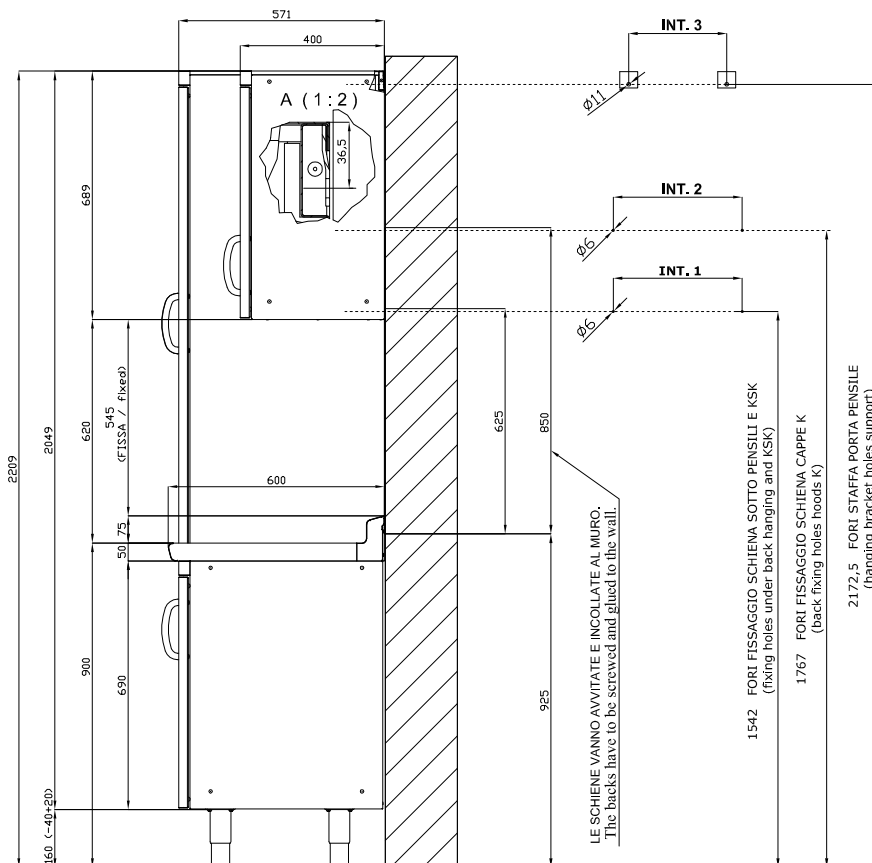

PPV/660

SHINE KITCHEN WALL CABINET

Tabella						
MOD. SP	INT 1	INT 2		MOD. PP	INT 3	
SP/630	276		-	PP-630 SX/DX	190	
SP/640	376		-	PP-640 SX/DX	290	
SP/645	426		-	PP-645 SX/DX	340	
SP/650	476		-	PP-650 SX/DX	390	
SP/670	676		-	PP-660/PPS-660	490	
SP/6105	1026		-	PP-670	590	
SP/6110	1076		-	PP-680	690	
SP/6125	1226		-	PP-690/PPS-690	790	
SP/6135	1326		-	PP-6100	890	
SP-SK/660		576	-	PP-6105	940	
SP-SK/680		776	-	PP-6110	990	
SP-SK/690		876	-	PP-6120	1090	
SP-SK/6100		976	-	PP-6125	1140	
SP-SK/6120		1176	-	PP-6135	1240	
SP-SK/6140		1376	-	PP-6150	1390	
SP-SK/6150		1476	-			
SP-SK/6160		1576	-			
SP-SK/6180		1776	-			
SP-SK/6200		1976	-			

A	Data plate				
---	------------	--	--	--	--

MODEL: PPV/660
DIMENSIONS: cm. 60x 40x 69h

kg: 27
m³: 0.296
mm: 680x500x870

BUY LOTUS BUY ITALY

The pictures are purely representative. The manufacturer reserves the right to modify the technical data and models without previous notice.