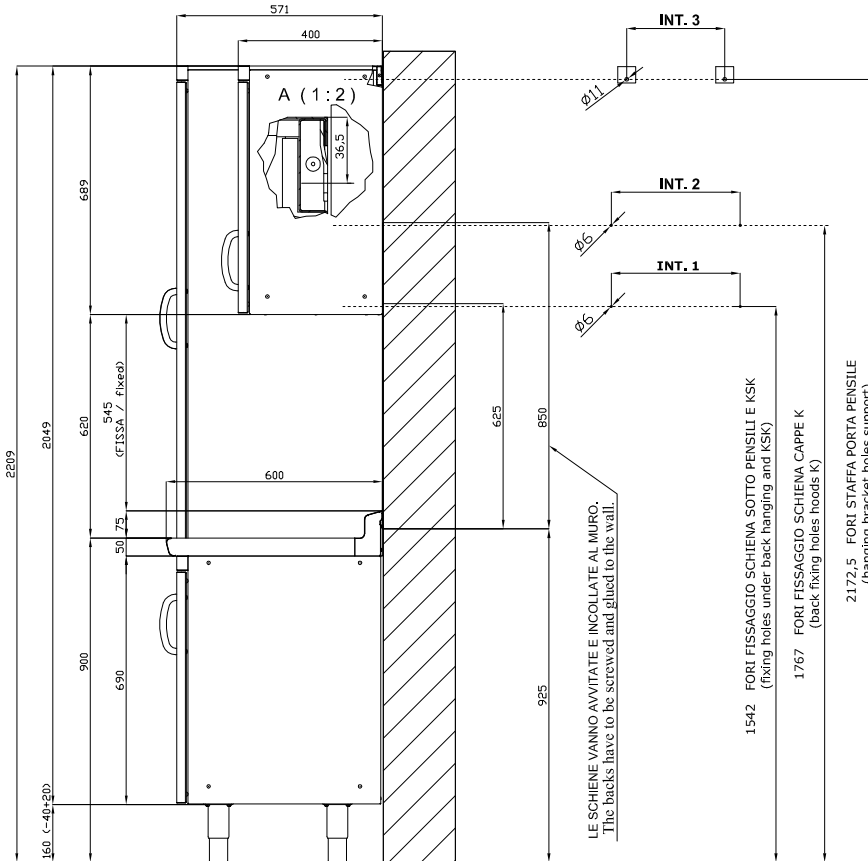

PPV/645SX

SHINE KITCHEN
WALL CABINET

Tabella						
MOD. SP	INT 1	INT 2		MOD. PP	INT 3	
SP/630	276		-	PP-630 SX/DX	190	
SP/640	376		-	PP-640 SX/DX	290	
SP/645	426		-	PP-645 SX/DX	340	
SP/650	476		-	PP-650 SX/DX	390	
SP/670	676		-	PP-660/PPS-660	490	
SP/6105	1026		-	PP-670	590	
SP/6110	1076		-	PP-680	690	
SP/6125	1226		-	PP-690/PPS-690	790	
SP/6135	1326		-	PP-6100	890	
SP-SK/660		576	-	PP-6105	940	
SP-SK/680		776	-	PP-6110	990	
SP-SK/690		876	-	PP-6120	1090	
SP-SK/6100		976	-	PP-6125	1140	
SP-SK/6120		1176	-	PP-6135	1240	
SP-SK/6140		1376	-	PP-6150	1390	
SP-SK/6150		1476	-			
SP-SK/6160		1576	-			
SP-SK/6180		1776	-			
SP-SK/6200		1976	-			

A	Data plate				
---	------------	--	--	--	--

MODEL: PPV/645SX
DIMENSIONS: cm. 45x 40x 69h

kg: 21
m³: 0.231
mm: 530x500x870

BUY LOTUS BUY ITALY

The pictures are purely representative. The manufacturer reserves the right to modify the technical data and models without previous notice.