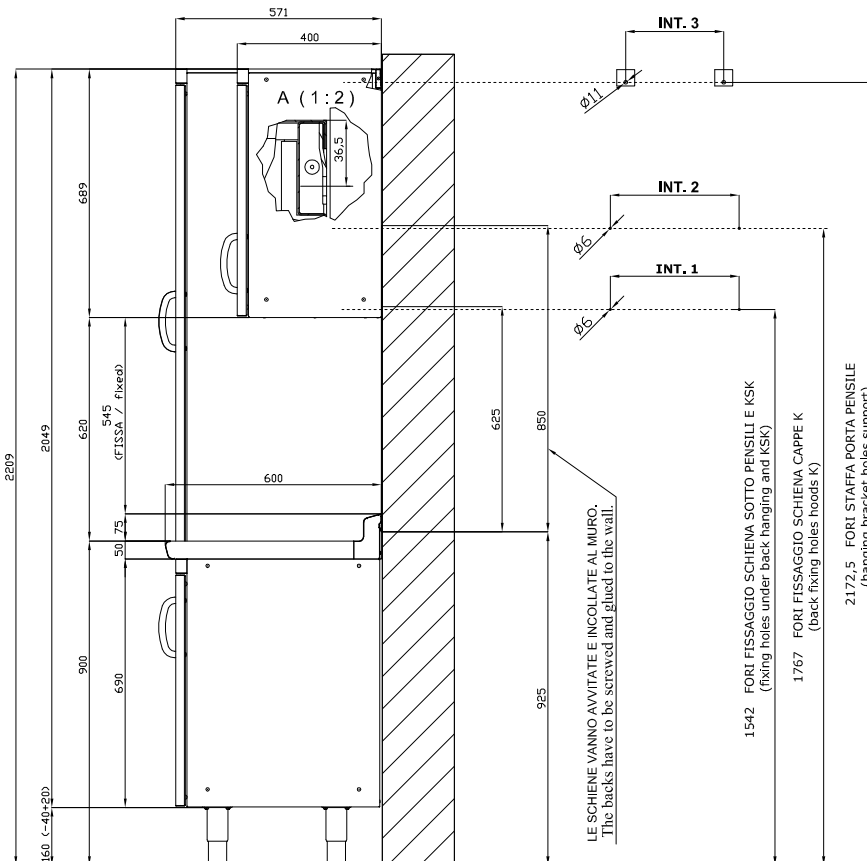

# PPV/6135

SHINE KITCHEN  
WALL CABINET

Tabella						
MOD. SP	INT 1	INT 2		MOD. PP	INT 3	
SP/630	276		-	PP-630 SX/DX	190	
SP/640	376		-	PP-640 SX/DX	290	
SP/645	426		-	PP-645 SX/DX	340	
SP/650	476		-	PP-650 SX/DX	390	
SP/670	676		-	PP-660/PPS-660	490	
SP/6105	1026		-	PP-670	590	
SP/6110	1076		-	PP-680	690	
SP/6125	1226		-	PP-690/PPS-690	790	
SP/6135	1326		-	PP-6100	890	
SP-SK/660		576	-	PP-6105	940	
SP-SK/680		776	-	PP-6110	990	
SP-SK/690		876	-	PP-6120	1090	
SP-SK/6100		976	-	PP-6125	1140	
SP-SK/6120		1176	-	PP-6135	1240	
SP-SK/6140		1376	-	PP-6150	1390	
SP-SK/6150		1476	-			
SP-SK/6160		1576	-			
SP-SK/6180		1776	-			
SP-SK/6200		1976	-			

A	Data plate				
---	------------	--	--	--	--

MODEL: PPV/6135  
DIMENSIONS: cm. 135x 40x 69h

kg: 51  
m<sup>3</sup>: 0.622  
mm: 1430x500x870

BUY LOTUS BUY ITALY

The pictures are purely representative. The manufacturer reserves the right to modify the technical data and models without previous notice.