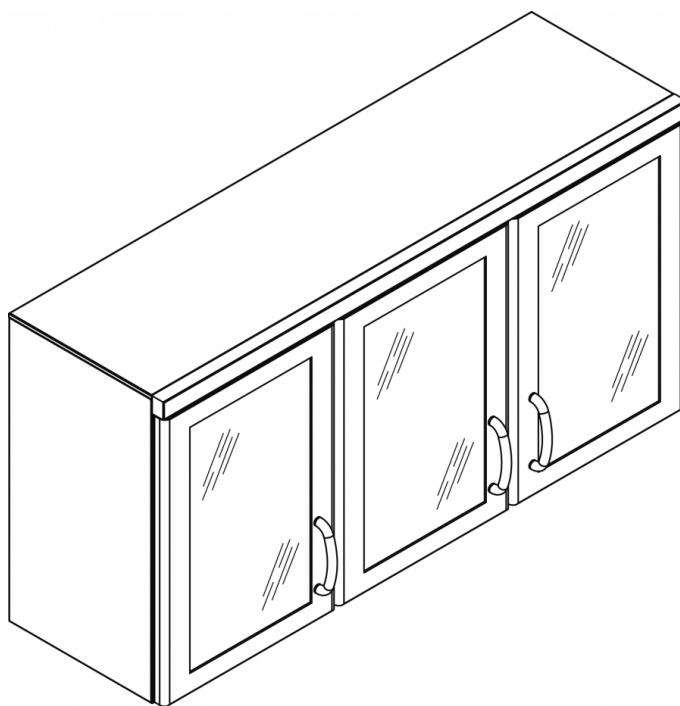

## SHINE KITCHEN WALL CABINET

WALL UNIT WITH 3 GLASS DOORS, GASKETS  
AND MIDDLE SHELF

ITALIAN CULINARY ART

The pictures are purely representative. The manufacturer reserves the right to modify the technical data and models without previous notice.

A	Data plate				
---	------------	--	--	--	--

MODEL: PPV/6135  
DIMENSIONS: cm. 135x 40x 69h

kg: 51  
m<sup>3</sup>: 0.622  
mm: 1430x500x870

BUY LOTUS BUY ITALY

The pictures are purely representative. The manufacturer reserves the right to modify the technical data and models without previous notice.