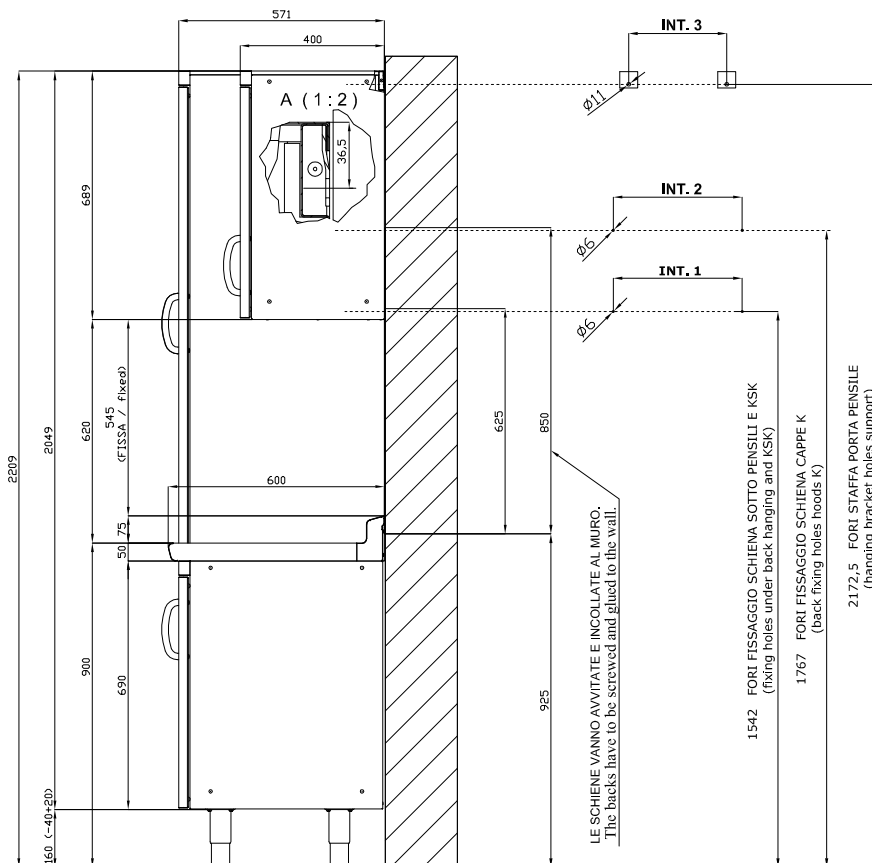

# PPV/6105

SHINE KITCHEN  
WALL CABINET

Tabella						
MOD. SP	INT 1	INT 2		MOD. PP	INT 3	
SP/630	276		-	PP-630 SX/DX	190	
SP/640	376		-	PP-640 SX/DX	290	
SP/645	426		-	PP-645 SX/DX	340	
SP/650	476		-	PP-650 SX/DX	390	
SP/670	676		-	PP-660/PPS-660	490	
SP/6105	1026		-	PP-670	590	
SP/6110	1076		-	PP-680	690	
SP/6125	1226		-	PP-690/PPS-690	790	
SP/6135	1326		-	PP-6100	890	
SP-SK/660		576	-	PP-6105	940	
SP-SK/680		776	-	PP-6110	990	
SP-SK/690		876	-	PP-6120	1090	
SP-SK/6100		976	-	PP-6125	1140	
SP-SK/6120		1176	-	PP-6135	1240	
SP-SK/6140		1376	-	PP-6150	1390	
SP-SK/6150		1476	-			
SP-SK/6160		1576	-			
SP-SK/6180		1776	-			
SP-SK/6200		1976	-			

A	Data plate				
---	------------	--	--	--	--

MODEL: PPV/6105  
DIMENSIONS: cm. 105x 40x 69h

kg: 42  
m<sup>3</sup>: 0.492  
mm: 1130x500x870

BUY LOTUS BUY ITALY

The pictures are purely representative. The manufacturer reserves the right to modify the technical data and models without previous notice.