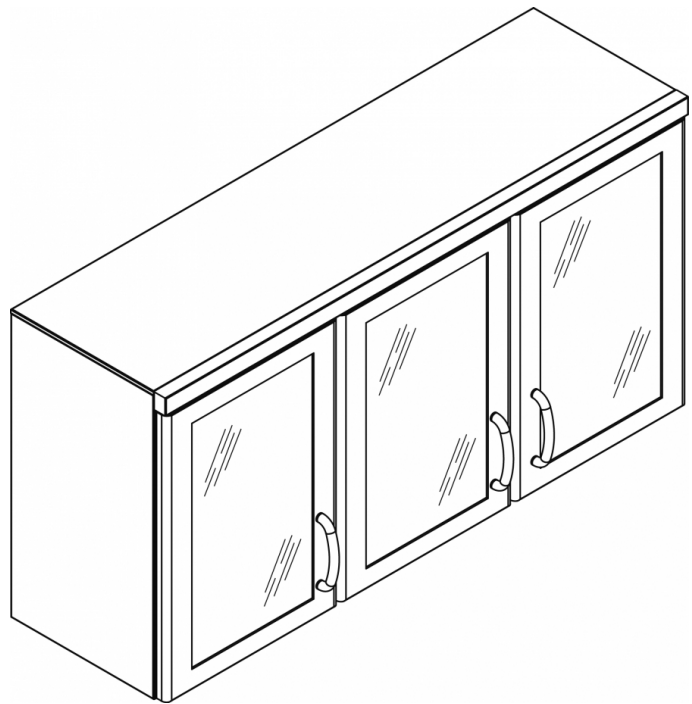

## SHINE KITCHEN WALL CABINET

WALL UNIT WITH 3 GLASS DOORS, GASKETS  
AND MIDDLE SHELF

ITALIAN CULINARY ART

The pictures are purely representative. The manufacturer reserves the right to modify the technical data and models without previous notice.

A	Data plate				
---	------------	--	--	--	--

MODEL: PPV/6105  
DIMENSIONS: cm. 105x 40x 69h

kg: 42  
m<sup>3</sup>: 0.492  
mm: 1130x500x870

BUY LOTUS BUY ITALY

The pictures are purely representative. The manufacturer reserves the right to modify the technical data and models without previous notice.