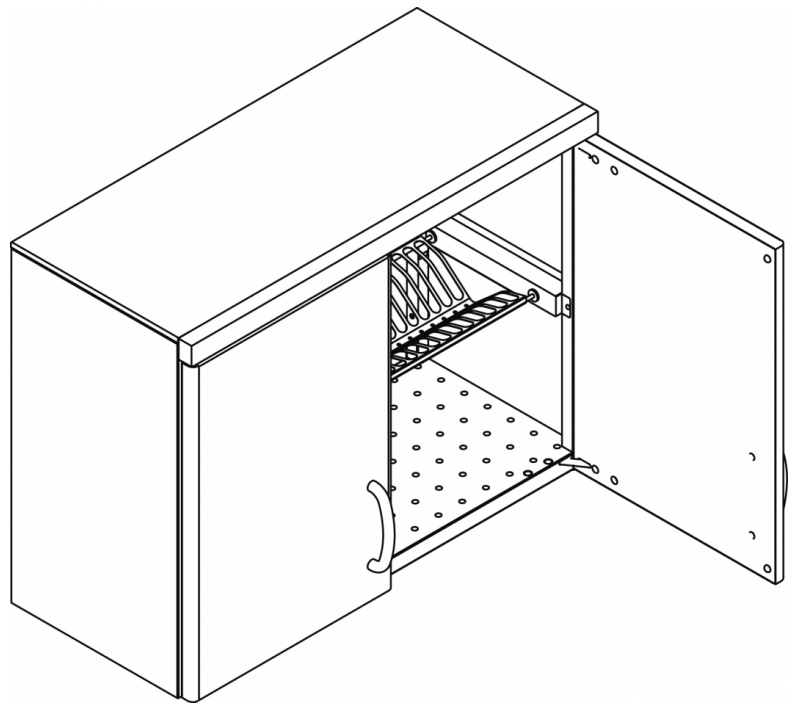

## SHINE KITCHEN WALL CABINET

WALL UNIT PLATE RACK WITH DOORS,  
GASKETS AND PLATE RACK

ITALIAN CULINARY ART

The pictures are purely representative. The manufacturer reserves the right to modify the technical data and models without previous notice.

A	Data plate				
---	------------	--	--	--	--

MODEL: PPS/690  
DIMENSIONS: cm. 90x 40x 69h

kg: 34  
m<sup>3</sup>: 0.426  
mm: 980x500x870

BUY LOTUS BUY ITALY

The pictures are purely representative. The manufacturer reserves the right to modify the technical data and models without previous notice.