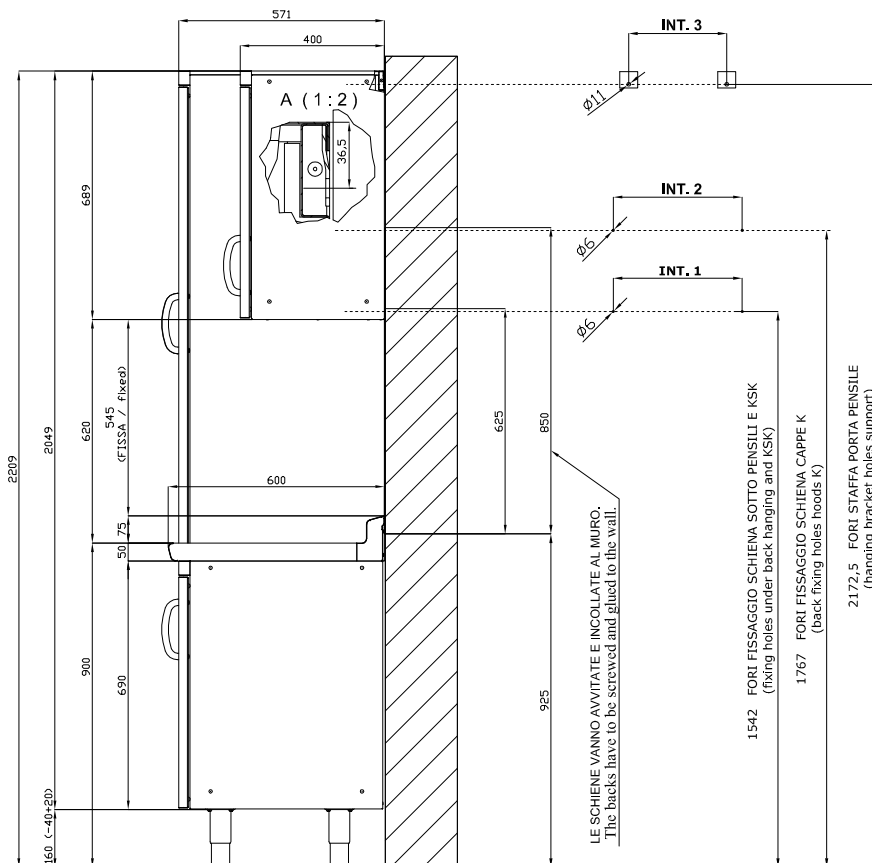

## SHINE KITCHEN WALL CABINET

Tabella						
MOD. SP	INT 1	INT 2		MOD. PP	INT 3	
SP/630	276		-	PP-630 SX/DX	190	
SP/640	376		-	PP-640 SX/DX	290	
SP/645	426		-	PP-645 SX/DX	340	
SP/650	476		-	PP-650 SX/DX	390	
SP/670	676		-	PP-660/PPS-660	490	
SP/6105	1026		-	PP-670	590	
SP/6110	1076		-	PP-680	690	
SP/6125	1226		-	PP-690/PPS-690	790	
SP/6135	1326		-	PP-6100	890	
SP-SK/660		576	-	PP-6105	940	
SP-SK/680		776	-	PP-6110	990	
SP-SK/690		876	-	PP-6120	1090	
SP-SK/6100		976	-	PP-6125	1140	
SP-SK/6120		1176	-	PP-6135	1240	
SP-SK/6140		1376	-	PP-6150	1390	
SP-SK/6150		1476	-			
SP-SK/6160		1576	-			
SP-SK/6180		1776	-			
SP-SK/6200		1976	-			

A	Data plate				
---	------------	--	--	--	--

MODEL: PPS/690  
DIMENSIONS: cm. 90x 40x 69h

kg: 34  
m<sup>3</sup>: 0.426  
mm: 980x500x870

BUY LOTUS BUY ITALY

The pictures are purely representative. The manufacturer reserves the right to modify the technical data and models without previous notice.