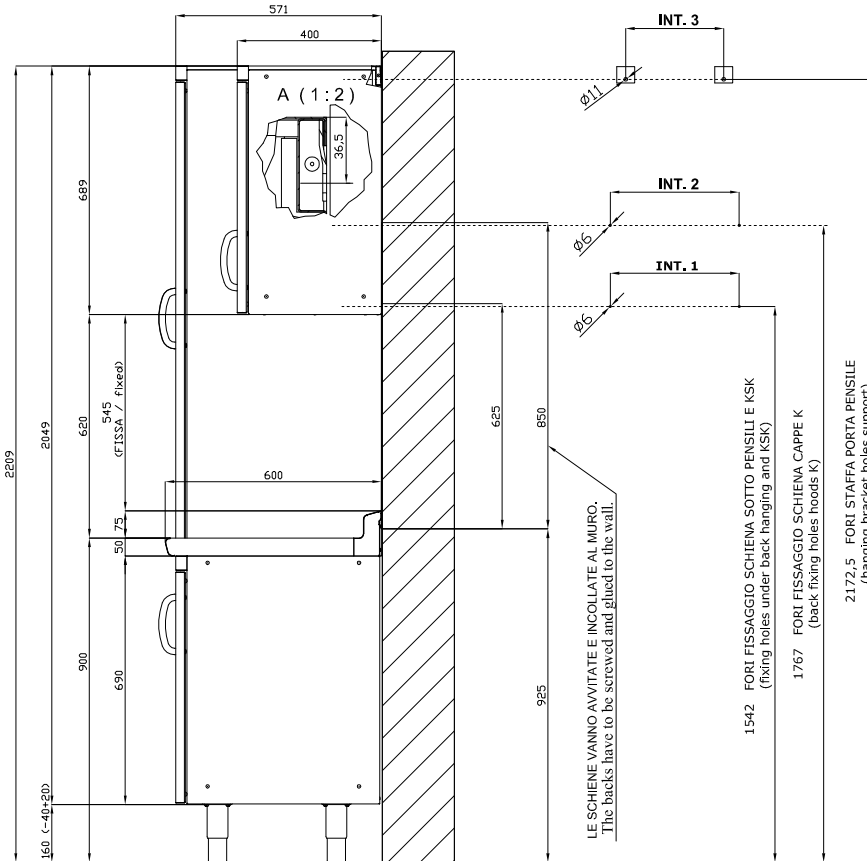

PPA/680

SHINE KITCHEN WALL CABINET

Tabella						
MOD. SP	INT 1	INT 2		MOD. PP	INT 3	
SP/630	276		-	PP-630 SX/DX	190	
SP/640	376		-	PP-640 SX/DX	290	
SP/645	426		-	PP-645 SX/DX	340	
SP/650	476		-	PP-650 SX/DX	390	
SP/670	676		-	PP-660/PPS-660	490	
SP/6105	1026		-	PP-670	590	
SP/6110	1076		-	PP-680	690	
SP/6125	1226		-	PP-690/PPS-690	790	
SP/6135	1326		-	PP-6100	890	
SP-SK/660		576	-	PP-6105	940	
SP-SK/680		776	-	PP-6110	990	
SP-SK/690		876	-	PP-6120	1090	
SP-SK/6100		976	-	PP-6125	1140	
SP-SK/6120		1176	-	PP-6135	1240	
SP-SK/6140		1376	-	PP-6150	1390	
SP-SK/6150		1476	-			
SP-SK/6160		1576	-			
SP-SK/6180		1776	-			
SP-SK/6200		1976	-			

A	Data plate				
---	------------	--	--	--	--

MODEL: PPA/680
DIMENSIONS: cm.80/80x 40x 69h

kg: 38
m³: 0.7
mm: 830x970x870

BUY LOTUS BUY ITALY

The pictures are purely representative. The manufacturer reserves the right to modify the technical data and models without previous notice.