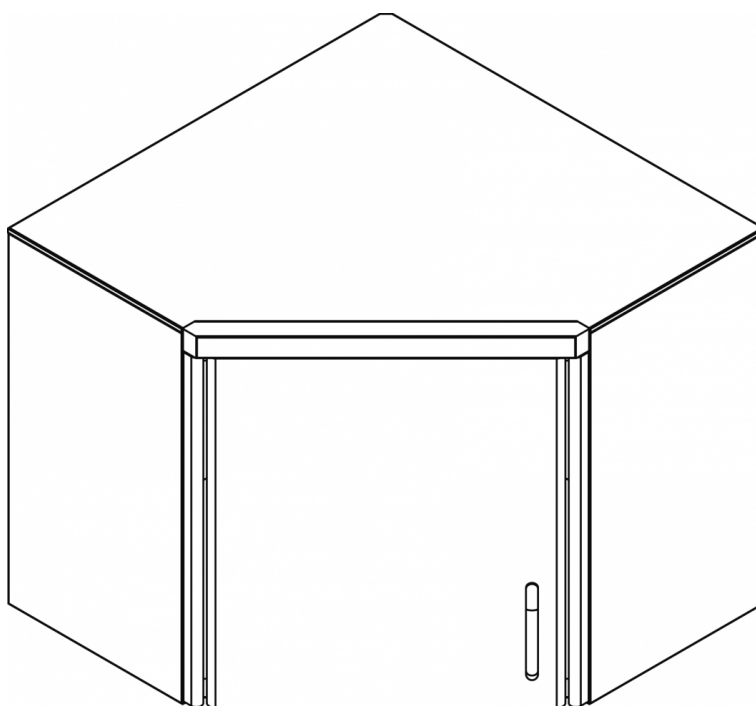

PPA/680

SHINE KITCHEN WALL CABINET

CORNER WALL UNIT WITH DOOR AND
MIDDLE SHELF

ITALIAN CULINARY ART

The pictures are purely representative. The manufacturer reserves the right to modify the technical data and models without previous notice.

PPA/680

SHINE KITCHEN WALL CABINET

Tabella						
MOD. SP	INT 1	INT 2		MOD. PP	INT 3	
SP/630	276		-	PP-630 SX/DX	190	
SP/640	376		-	PP-640 SX/DX	290	
SP/645	426		-	PP-645 SX/DX	340	
SP/650	476		-	PP-650 SX/DX	390	
SP/670	676		-	PP-660/PPS-660	490	
SP/6105	1026		-	PP-670	590	
SP/6110	1076		-	PP-680	690	
SP/6125	1226		-	PP-690/PPS-690	790	
SP/6135	1326		-	PP-6100	890	
SP-SK/660		576	-	PP-6105	940	
SP-SK/680		776	-	PP-6110	990	
SP-SK/690		876	-	PP-6120	1090	
SP-SK/6100		976	-	PP-6125	1140	
SP-SK/6120		1176	-	PP-6135	1240	
SP-SK/6140		1376	-	PP-6150	1390	
SP-SK/6150		1476	-			
SP-SK/6160		1576	-			
SP-SK/6180		1776	-			
SP-SK/6200		1976	-			

A	Data plate				
---	------------	--	--	--	--

MODEL: PPA/680
DIMENSIONS: cm.80/80x 40x 69h

kg: 38
m³: 0.7
mm: 830x970x870

BUY LOTUS BUY ITALY

The pictures are purely representative. The manufacturer reserves the right to modify the technical data and models without previous notice.