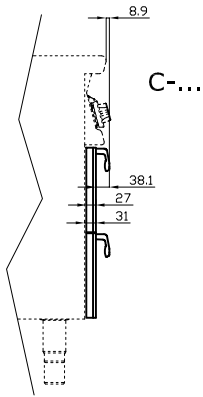

# PM-64/74/94-SX

90 IPERLOTUS TOP  
ACCESSORIES - TOP

Left door 400

ITALIAN CULINARY ART

The pictures are purely representative. The manufacturer reserves the right to modify the technical data and models without previous notice.

# PM-64/74/94-SX

90 IPERLOTUS TOP  
ACCESSORIES - TOP

A	Data plate				
---	------------	--	--	--	--

MODEL: PM-64/74/94-SX  
DIMENSIONS: cm. 39,5x 2,5x 47,5h

kg: 3.5  
m<sup>3</sup>: 0.017  
mm: 430x70x580