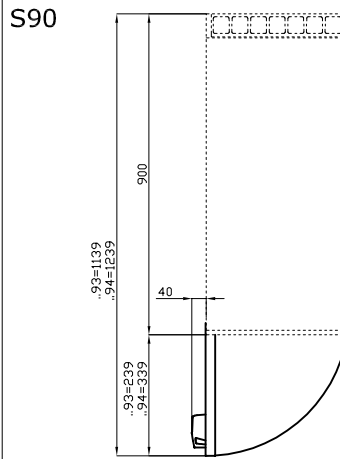

# PM-64/74/94-SX

90 IPERLOTUS TOP  
ACCESSORIES - TOP

Left door 400

ITALIAN CULINARY ART

The pictures are purely representative. The manufacturer reserves the right to modify the technical data and models without previous notice.

# PM-64/74/94-SX

90 IPERLOTUS TOP  
ACCESSORIES - TOP

A	Data plate				
---	------------	--	--	--	--

MODEL: PM-64/74/94-SX  
DIMENSIONS: cm. 39,5x 2,5x 47,5h

kg: 3.5  
m<sup>3</sup>: 0.017  
mm: 430x70x580