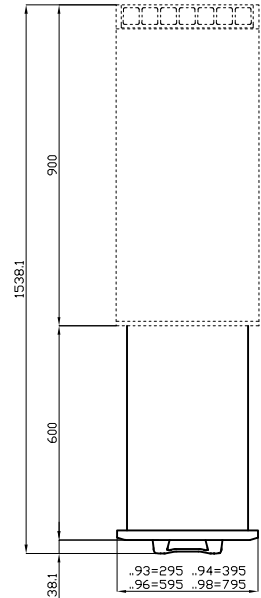

# PM-64/74/94-SX

90 IPERLOTUS TOP  
ACCESSORIES - TOP

Left door 400

ITALIAN CULINARY ART

The pictures are purely representative. The manufacturer reserves the right to modify the technical data and models without previous notice.

# PM-64/74/94-SX

90 IPERLOTUS TOP  
ACCESSORIES - TOP

A	Data plate				
---	------------	--	--	--	--

MODEL: PM-64/74/94-SX  
DIMENSIONS: cm. 39,5x 2,5x 47,5h

kg: 3.5  
m<sup>3</sup>: 0.017  
mm: 430x70x580