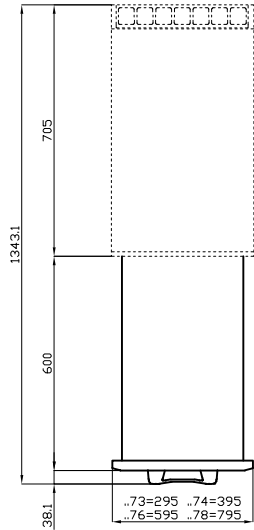

# PM-64/74/94-SX

90 IPERLOTUS TOP  
ACCESSORIES - TOP

Left door 400

ITALIAN CULINARY ART

The pictures are purely representative. The manufacturer reserves the right to modify the technical data and models without previous notice.

# PM-64/74/94-SX

90 IPERLOTUS TOP  
ACCESSORIES - TOP

A	Data plate				
---	------------	--	--	--	--

MODEL: PM-64/74/94-SX  
DIMENSIONS: cm. 39,5x 2,5x 47,5h

kg: 3.5  
m<sup>3</sup>: 0.017  
mm: 430x70x580