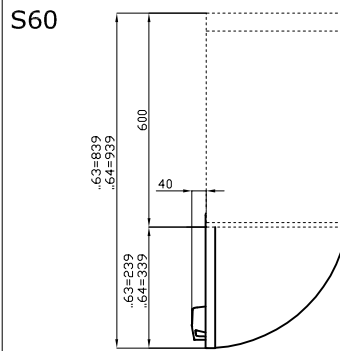

# PM-64/74/94-SX

90 IPERLOTUS TOP  
ACCESSORIES - TOP

Left door 400

ITALIAN CULINARY ART

The pictures are purely representative. The manufacturer reserves the right to modify the technical data and models without previous notice.

# PM-64/74/94-SX

90 IPERLOTUS TOP  
ACCESSORIES - TOP

A	Data plate				
---	------------	--	--	--	--

MODEL: PM-64/74/94-SX  
DIMENSIONS: cm. 39,5x 2,5x 47,5h

kg: 3.5  
m<sup>3</sup>: 0.017  
mm: 430x70x580