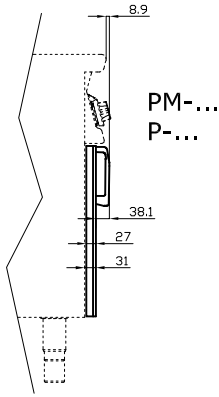

# PM-64/74/94-SX

90 IPERLOTUS TOP  
ACCESSORIES - TOP

Left door 400

ITALIAN CULINARY ART

The pictures are purely representative. The manufacturer reserves the right to modify the technical data and models without previous notice.

# PM-64/74/94-SX

90 IPERLOTUS TOP  
ACCESSORIES - TOP

A	Data plate				
---	------------	--	--	--	--

MODEL: PM-64/74/94-SX  
DIMENSIONS: cm. 39,5x 2,5x 47,5h

kg: 3.5  
m<sup>3</sup>: 0.017  
mm: 430x70x580