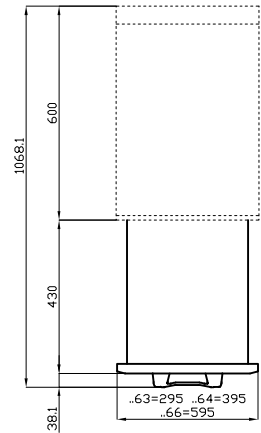

# PM-64/74/94-SX

90 IPERLOTUS TOP  
ACCESSORIES - TOP

Left door 400

ITALIAN CULINARY ART

The pictures are purely representative. The manufacturer reserves the right to modify the technical data and models without previous notice.

# PM-64/74/94-SX

90 IPERLOTUS TOP  
ACCESSORIES - TOP

A	Data plate				
---	------------	--	--	--	--

MODEL: PM-64/74/94-SX  
DIMENSIONS: cm. 39,5x 2,5x 47,5h

kg: 3.5  
m<sup>3</sup>: 0.017  
mm: 430x70x580