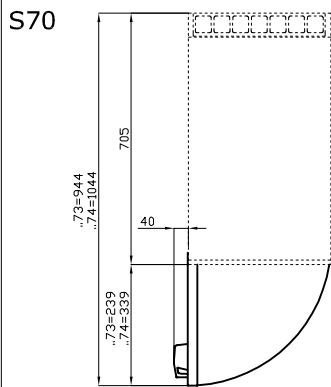

# PM-64/74/94-SX

90 IPERLOTUS TOP  
ACCESSORIES - TOP

Left door 400

ITALIAN CULINARY ART

The pictures are purely representative. The manufacturer reserves the right to modify the technical data and models without previous notice.

# PM-64/74/94-SX

90 IPERLOTUS TOP  
ACCESSORIES - TOP

A	Data plate				
---	------------	--	--	--	--

MODEL: PM-64/74/94-SX  
DIMENSIONS: cm. 39,5x 2,5x 47,5h

kg: 3.5  
m<sup>3</sup>: 0.017  
mm: 430x70x580