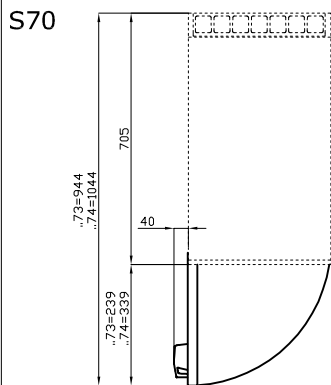

PM-64/74/94-SX

70 SUPERLOTUS TOP
ACCESSORIES - TOP

Left door 400

ITALIAN CULINARY ART

The pictures are purely representative. The manufacturer reserves the right to modify the technical data and models without previous notice.

PM-64/74/94-SX

70 SUPERLOTUS TOP
ACCESSORIES - TOP

A	Data plate				
---	------------	--	--	--	--

MODEL: PM-64/74/94-SX
DIMENSIONS: cm. 39,5x 2,5x 47,5h

kg: 3.5
m³: 0.017
mm: 430x70x580

BUY LOTUS BUY ITALY

The pictures are purely representative. The manufacturer reserves the right to modify the technical data and models without previous notice.