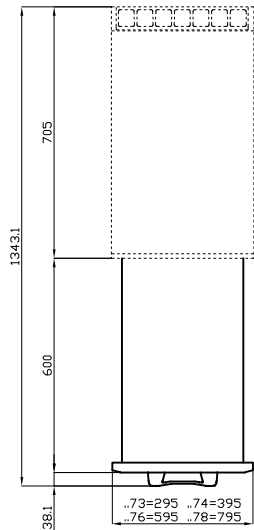

PM-64/74/94-SX

70 SUPERLOTUS TOP
ACCESSORIES - TOP

Left door 400

ITALIAN CULINARY ART

The pictures are purely representative. The manufacturer reserves the right to modify the technical data and models without previous notice.

PM-64/74/94-SX

70 SUPERLOTUS TOP
ACCESSORIES - TOP

A	Data plate				
---	------------	--	--	--	--

MODEL: PM-64/74/94-SX
DIMENSIONS: cm. 39,5x 2,5x 47,5h

kg: 3.5
m³: 0.017
mm: 430x70x580

BUY LOTUS BUY ITALY

The pictures are purely representative. The manufacturer reserves the right to modify the technical data and models without previous notice.