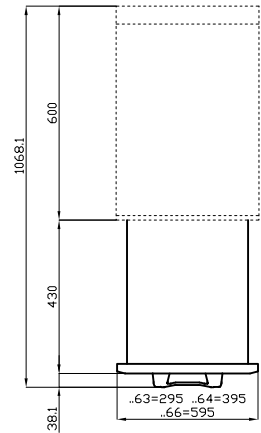

PM-64/74/94-SX

70 SUPERLOTUS TOP
ACCESSORIES - TOP

Left door 400

ITALIAN CULINARY ART

The pictures are purely representative. The manufacturer reserves the right to modify the technical data and models without previous notice.

PM-64/74/94-SX

70 SUPERLOTUS TOP
ACCESSORIES - TOP

A	Data plate				
---	------------	--	--	--	--

MODEL: PM-64/74/94-SX
DIMENSIONS: cm. 39,5x 2,5x 47,5h

kg: 3.5
m³: 0.017
mm: 430x70x580

BUY LOTUS BUY ITALY

The pictures are purely representative. The manufacturer reserves the right to modify the technical data and models without previous notice.