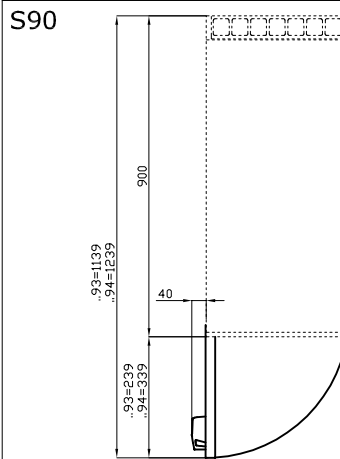

PM-64/74/94-SX

70 SUPERLOTUS TOP
ACCESSORIES - TOP

Left door 400

ITALIAN CULINARY ART

The pictures are purely representative. The manufacturer reserves the right to modify the technical data and models without previous notice.

PM-64/74/94-SX

70 SUPERLOTUS TOP
ACCESSORIES - TOP

A	Data plate				
---	------------	--	--	--	--

MODEL: PM-64/74/94-SX
DIMENSIONS: cm. 39,5x 2,5x 47,5h

kg: 3.5
m³: 0.017
mm: 430x70x580

BUY LOTUS BUY ITALY

The pictures are purely representative. The manufacturer reserves the right to modify the technical data and models without previous notice.