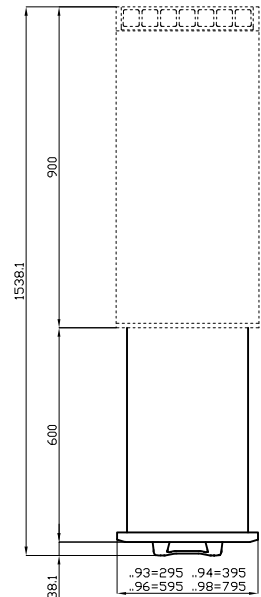

PM-64/74/94-SX

70 SUPERLOTUS TOP
ACCESSORIES - TOP

Left door 400

ITALIAN CULINARY ART

The pictures are purely representative. The manufacturer reserves the right to modify the technical data and models without previous notice.

PM-64/74/94-SX

70 SUPERLOTUS TOP
ACCESSORIES - TOP

A	Data plate				
---	------------	--	--	--	--

MODEL: PM-64/74/94-SX
DIMENSIONS: cm. 39,5x 2,5x 47,5h

kg: 3.5
m³: 0.017
mm: 430x70x580

BUY LOTUS BUY ITALY

The pictures are purely representative. The manufacturer reserves the right to modify the technical data and models without previous notice.