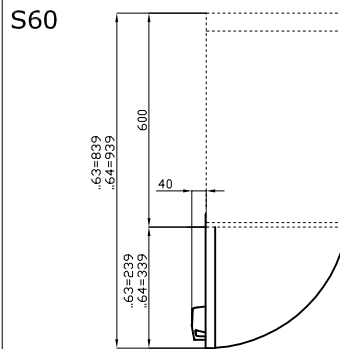

PM-64/74/94-SX

70 SUPERLOTUS TOP
ACCESSORIES - TOP

Left door 400

ITALIAN CULINARY ART

The pictures are purely representative. The manufacturer reserves the right to modify the technical data and models without previous notice.

PM-64/74/94-SX

70 SUPERLOTUS TOP
ACCESSORIES - TOP

A	Data plate				
---	------------	--	--	--	--

MODEL: PM-64/74/94-SX
DIMENSIONS: cm. 39,5x 2,5x 47,5h

kg: 3.5
m³: 0.017
mm: 430x70x580

BUY LOTUS BUY ITALY

The pictures are purely representative. The manufacturer reserves the right to modify the technical data and models without previous notice.