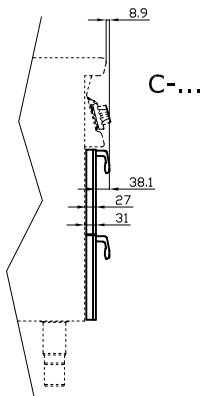

PM-64/74/94-SX

70 SUPERLOTUS TOP
ACCESSORIES - TOP

Left door 400

ITALIAN CULINARY ART

The pictures are purely representative. The manufacturer reserves the right to modify the technical data and models without previous notice.

PM-64/74/94-SX

70 SUPERLOTUS TOP
ACCESSORIES - TOP

A	Data plate				
---	------------	--	--	--	--

MODEL: PM-64/74/94-SX
DIMENSIONS: cm. 39,5x 2,5x 47,5h

kg: 3.5
m³: 0.017
mm: 430x70x580

BUY LOTUS BUY ITALY

The pictures are purely representative. The manufacturer reserves the right to modify the technical data and models without previous notice.