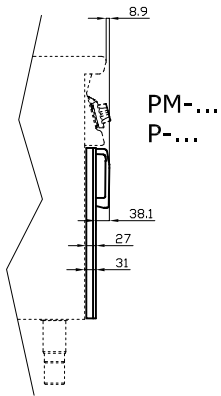

PM-64/74/94-SX

70 SUPERLOTUS TOP
ACCESSORIES - TOP

Left door 400

ITALIAN CULINARY ART

The pictures are purely representative. The manufacturer reserves the right to modify the technical data and models without previous notice.

PM-64/74/94-SX

70 SUPERLOTUS TOP
ACCESSORIES - TOP

A	Data plate				
---	------------	--	--	--	--

MODEL: PM-64/74/94-SX
DIMENSIONS: cm. 39,5x 2,5x 47,5h

kg: 3.5
m³: 0.017
mm: 430x70x580

BUY LOTUS BUY ITALY

The pictures are purely representative. The manufacturer reserves the right to modify the technical data and models without previous notice.