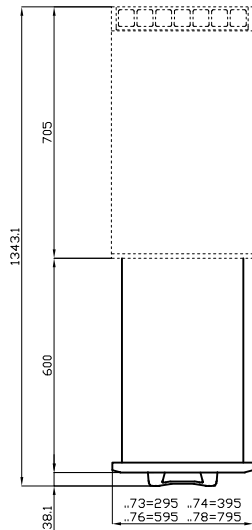

PM-64/74/94-DX

70 SUPERLOTUS TOP
ACCESSORIES - TOP

Right door 400

ITALIAN CULINARY ART

The pictures are purely representative. The manufacturer reserves the right to modify the technical data and models without previous notice.

PM-64/74/94-DX

70 SUPERLOTUS TOP
ACCESSORIES - TOP

A	Data plate				
---	------------	--	--	--	--

MODEL: PM-64/74/94-DX
DIMENSIONS: cm. 39,5x 2,5x 47,5h

kg: 3.5
m³: 0.017
mm: 430x70x580

BUY LOTUS BUY ITALY

The pictures are purely representative. The manufacturer reserves the right to modify the technical data and models without previous notice.