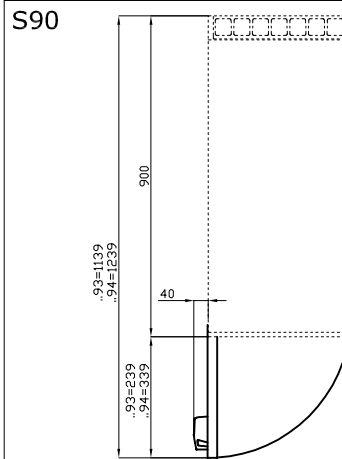

PM-64/74/94-DX

70 SUPERLOTUS TOP
ACCESSORIES - TOP

Right door 400

ITALIAN CULINARY ART

The pictures are purely representative. The manufacturer reserves the right to modify the technical data and models without previous notice.

PM-64/74/94-DX

70 SUPERLOTUS TOP
ACCESSORIES - TOP

A	Data plate				
---	------------	--	--	--	--

MODEL: PM-64/74/94-DX
DIMENSIONS: cm. 39,5x 2,5x 47,5h

kg: 3.5
m³: 0.017
mm: 430x70x580

BUY LOTUS BUY ITALY

The pictures are purely representative. The manufacturer reserves the right to modify the technical data and models without previous notice.