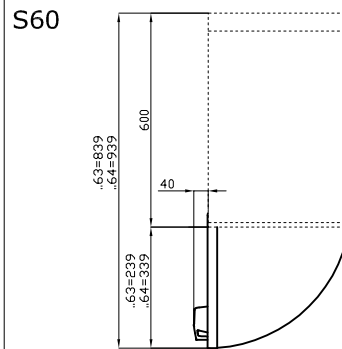

PM-64/74/94-DX

70 SUPERLOTUS TOP
ACCESSORIES - TOP

Right door 400

ITALIAN CULINARY ART

The pictures are purely representative. The manufacturer reserves the right to modify the technical data and models without previous notice.

PM-64/74/94-DX

70 SUPERLOTUS TOP
ACCESSORIES - TOP

A	Data plate				
---	------------	--	--	--	--

MODEL: PM-64/74/94-DX
DIMENSIONS: cm. 39,5x 2,5x 47,5h

kg: 3.5
m³: 0.017
mm: 430x70x580

BUY LOTUS BUY ITALY

The pictures are purely representative. The manufacturer reserves the right to modify the technical data and models without previous notice.