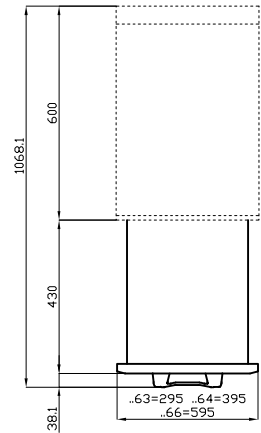

PM-64/74/94-DX

70 SUPERLOTUS TOP
ACCESSORIES - TOP

Right door 400

ITALIAN CULINARY ART

The pictures are purely representative. The manufacturer reserves the right to modify the technical data and models without previous notice.

PM-64/74/94-DX

70 SUPERLOTUS TOP
ACCESSORIES - TOP

A	Data plate				
---	------------	--	--	--	--

MODEL: PM-64/74/94-DX
DIMENSIONS: cm. 39,5x 2,5x 47,5h

kg: 3.5
m³: 0.017
mm: 430x70x580

BUY LOTUS BUY ITALY

The pictures are purely representative. The manufacturer reserves the right to modify the technical data and models without previous notice.