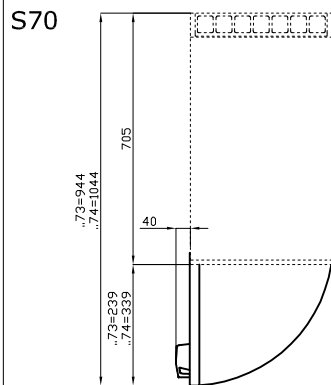

PM-64/74/94-DX

70 SUPERLOTUS TOP
ACCESSORIES - TOP

Right door 400

ITALIAN CULINARY ART

The pictures are purely representative. The manufacturer reserves the right to modify the technical data and models without previous notice.

PM-64/74/94-DX

70 SUPERLOTUS TOP
ACCESSORIES - TOP

A	Data plate				
---	------------	--	--	--	--

MODEL: PM-64/74/94-DX
DIMENSIONS: cm. 39,5x 2,5x 47,5h

kg: 3.5
m³: 0.017
mm: 430x70x580

BUY LOTUS BUY ITALY

The pictures are purely representative. The manufacturer reserves the right to modify the technical data and models without previous notice.