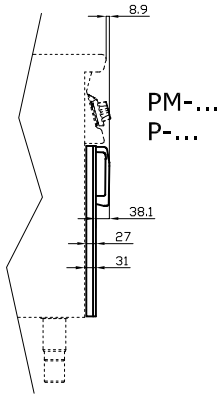

PM-64/74/94-DX

70 SUPERLOTUS TOP
ACCESSORIES - TOP

Right door 400

ITALIAN CULINARY ART

The pictures are purely representative. The manufacturer reserves the right to modify the technical data and models without previous notice.

PM-64/74/94-DX

70 SUPERLOTUS TOP
ACCESSORIES - TOP

A	Data plate				
---	------------	--	--	--	--

MODEL: PM-64/74/94-DX
DIMENSIONS: cm. 39,5x 2,5x 47,5h

kg: 3.5
m³: 0.017
mm: 430x70x580

BUY LOTUS BUY ITALY

The pictures are purely representative. The manufacturer reserves the right to modify the technical data and models without previous notice.