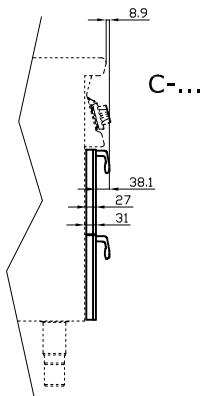

PM-64/74/94-DX

70 SUPERLOTUS TOP
ACCESSORIES - TOP

Right door 400

ITALIAN CULINARY ART

The pictures are purely representative. The manufacturer reserves the right to modify the technical data and models without previous notice.

PM-64/74/94-DX

70 SUPERLOTUS TOP
ACCESSORIES - TOP

A	Data plate				
---	------------	--	--	--	--

MODEL: PM-64/74/94-DX
DIMENSIONS: cm. 39,5x 2,5x 47,5h

kg: 3.5
m³: 0.017
mm: 430x70x580

BUY LOTUS BUY ITALY

The pictures are purely representative. The manufacturer reserves the right to modify the technical data and models without previous notice.