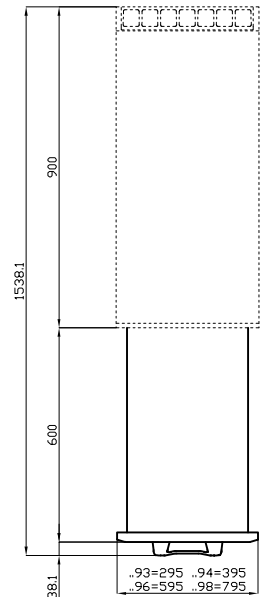

PM-64/74/94-DX

70 SUPERLOTUS TOP
ACCESSORIES - TOP

Right door 400

ITALIAN CULINARY ART

The pictures are purely representative. The manufacturer reserves the right to modify the technical data and models without previous notice.

PM-64/74/94-DX

70 SUPERLOTUS TOP
ACCESSORIES - TOP

A	Data plate				
---	------------	--	--	--	--

MODEL: PM-64/74/94-DX
DIMENSIONS: cm. 39,5x 2,5x 47,5h

kg: 3.5
m³: 0.017
mm: 430x70x580

BUY LOTUS BUY ITALY

The pictures are purely representative. The manufacturer reserves the right to modify the technical data and models without previous notice.