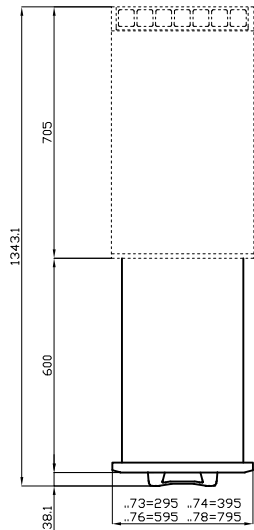

PM-63/73/93-SX

70 SUPERLOTUS TOP
ACCESSORIES - TOP

Left door 300

ITALIAN CULINARY ART

The pictures are purely representative. The manufacturer reserves the right to modify the technical data and models without previous notice.

PM-63/73/93-SX

70 SUPERLOTUS TOP
ACCESSORIES - TOP

| | | | | | |
|---|------------|--|--|--|--|
| A | Data plate | | | | |
|---|------------|--|--|--|--|

MODEL: PM-63/73/93-SX
DIMENSIONS: cm. 29,5x 2,5x 47,5h

kg: 3
m³: 0.013
mm: 330x70x580

BUY LOTUS BUY ITALY

The pictures are purely representative. The manufacturer reserves the right to modify the technical data and models without previous notice.

LOTUS S.P.A. Via Calmaor, 46
31020 San Vendemiano (TV) - Italy
Tel. + 39 0438 778020 / 778468
Fax + 39 0438 778277
www.lotuscookers.it - lotus@lotuscookers.it