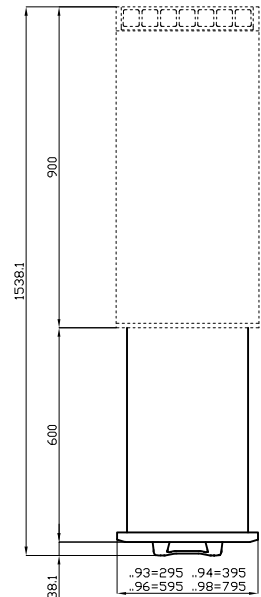

PM-63/73/93-SX

70 SUPERLOTUS TOP
ACCESSORIES - TOP

Left door 300

ITALIAN CULINARY ART

The pictures are purely representative. The manufacturer reserves the right to modify the technical data and models without previous notice.

PM-63/73/93-SX

70 SUPERLOTUS TOP
ACCESSORIES - TOP

| | | | | | |
|---|------------|--|--|--|--|
| A | Data plate | | | | |
|---|------------|--|--|--|--|

MODEL: PM-63/73/93-SX
DIMENSIONS: cm. 29,5x 2,5x 47,5h

kg: 3
m³: 0.013
mm: 330x70x580

BUY LOTUS BUY ITALY

The pictures are purely representative. The manufacturer reserves the right to modify the technical data and models without previous notice.

LOTUS S.P.A. Via Calmaor, 46
31020 San Vendemiano (TV) - Italy
Tel. + 39 0438 778020 / 778468
Fax + 39 0438 778277
www.lotuscookers.it - lotus@lotuscookers.it