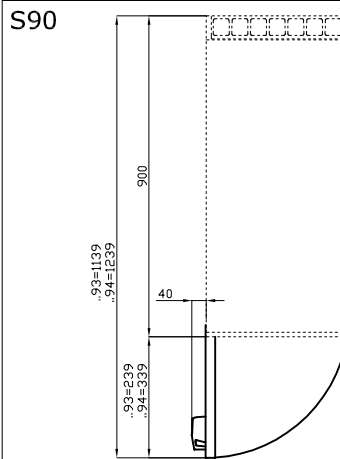

PM-63/73/93-SX

70 SUPERLOTUS TOP
ACCESSORIES - TOP

Left door 300

ITALIAN CULINARY ART

The pictures are purely representative. The manufacturer reserves the right to modify the technical data and models without previous notice.

PM-63/73/93-SX

70 SUPERLOTUS TOP
ACCESSORIES - TOP

| | | | | | |
|---|------------|--|--|--|--|
| A | Data plate | | | | |
|---|------------|--|--|--|--|

MODEL: PM-63/73/93-SX
DIMENSIONS: cm. 29,5x 2,5x 47,5h

kg: 3
m³: 0.013
mm: 330x70x580

BUY LOTUS BUY ITALY

The pictures are purely representative. The manufacturer reserves the right to modify the technical data and models without previous notice.

LOTUS S.P.A. Via Calmaor, 46
31020 San Vendemiano (TV) - Italy
Tel. + 39 0438 778020 / 778468
Fax + 39 0438 778277
www.lotuscookers.it - lotus@lotuscookers.it