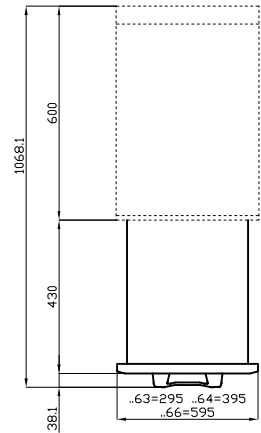

PM-63/73/93-SX

70 SUPERLOTUS TOP
ACCESSORIES - TOP

Left door 300

ITALIAN CULINARY ART

The pictures are purely representative. The manufacturer reserves the right to modify the technical data and models without previous notice.

PM-63/73/93-SX

70 SUPERLOTUS TOP
ACCESSORIES - TOP

| | | | | | |
|---|------------|--|--|--|--|
| A | Data plate | | | | |
|---|------------|--|--|--|--|

MODEL: PM-63/73/93-SX
DIMENSIONS: cm. 29,5x 2,5x 47,5h

kg: 3
m³: 0.013
mm: 330x70x580

BUY LOTUS BUY ITALY

The pictures are purely representative. The manufacturer reserves the right to modify the technical data and models without previous notice.

LOTUS S.P.A. Via Calmaor, 46
31020 San Vendemiano (TV) - Italy
Tel. + 39 0438 778020 / 778468
Fax + 39 0438 778277
www.lotuscookers.it - lotus@lotuscookers.it