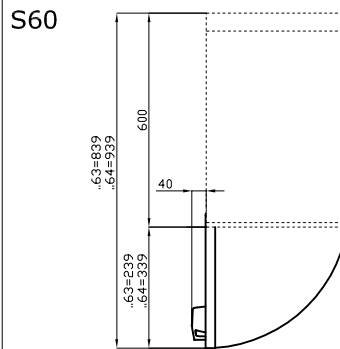

PM-63/73/93-SX

70 SUPERLOTUS TOP
ACCESSORIES - TOP

Left door 300

ITALIAN CULINARY ART

The pictures are purely representative. The manufacturer reserves the right to modify the technical data and models without previous notice.

PM-63/73/93-SX

70 SUPERLOTUS TOP
ACCESSORIES - TOP

| | | | | | |
|---|------------|--|--|--|--|
| A | Data plate | | | | |
|---|------------|--|--|--|--|

MODEL: PM-63/73/93-SX
DIMENSIONS: cm. 29,5x 2,5x 47,5h

kg: 3
m³: 0.013
mm: 330x70x580

BUY LOTUS BUY ITALY

The pictures are purely representative. The manufacturer reserves the right to modify the technical data and models without previous notice.

LOTUS S.P.A. Via Calmaor, 46
31020 San Vendemiano (TV) - Italy
Tel. + 39 0438 778020 / 778468
Fax + 39 0438 778277
www.lotuscookers.it - lotus@lotuscookers.it