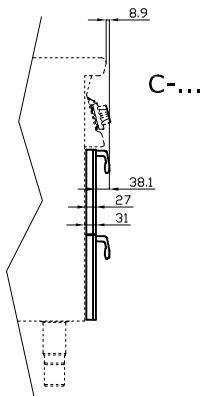

PM-63/73/93-SX

70 SUPERLOTUS TOP
ACCESSORIES - TOP

Left door 300

ITALIAN CULINARY ART

The pictures are purely representative. The manufacturer reserves the right to modify the technical data and models without previous notice.

PM-63/73/93-SX

70 SUPERLOTUS TOP
ACCESSORIES - TOP

| | | | | | |
|---|------------|--|--|--|--|
| A | Data plate | | | | |
|---|------------|--|--|--|--|

MODEL: PM-63/73/93-SX
DIMENSIONS: cm. 29,5x 2,5x 47,5h

kg: 3
m³: 0.013
mm: 330x70x580

BUY LOTUS BUY ITALY

The pictures are purely representative. The manufacturer reserves the right to modify the technical data and models without previous notice.

LOTUS S.P.A. Via Calmaor, 46
31020 San Vendemiano (TV) - Italy
Tel. + 39 0438 778020 / 778468
Fax + 39 0438 778277
www.lotuscookers.it - lotus@lotuscookers.it