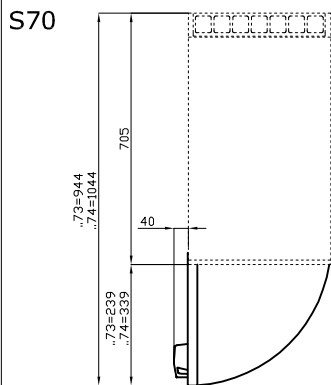

PM-63/73/93-SX

70 SUPERLOTUS TOP
ACCESSORIES - TOP

Left door 300

ITALIAN CULINARY ART

The pictures are purely representative. The manufacturer reserves the right to modify the technical data and models without previous notice.

PM-63/73/93-SX

70 SUPERLOTUS TOP
ACCESSORIES - TOP

| | | | | | |
|---|------------|--|--|--|--|
| A | Data plate | | | | |
|---|------------|--|--|--|--|

MODEL: PM-63/73/93-SX
DIMENSIONS: cm. 29,5x 2,5x 47,5h

kg: 3
m³: 0.013
mm: 330x70x580

BUY LOTUS BUY ITALY

The pictures are purely representative. The manufacturer reserves the right to modify the technical data and models without previous notice.

LOTUS S.P.A. Via Calmaor, 46
31020 San Vendemiano (TV) - Italy
Tel. + 39 0438 778020 / 778468
Fax + 39 0438 778277
www.lotuscookers.it - lotus@lotuscookers.it