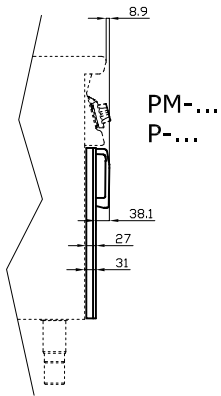

PM-63/73/93-SX

70 SUPERLOTUS TOP
ACCESSORIES - TOP

Left door 300

ITALIAN CULINARY ART

The pictures are purely representative. The manufacturer reserves the right to modify the technical data and models without previous notice.

PM-63/73/93-SX

70 SUPERLOTUS TOP
ACCESSORIES - TOP

| | | | | | |
|---|------------|--|--|--|--|
| A | Data plate | | | | |
|---|------------|--|--|--|--|

MODEL: PM-63/73/93-SX
DIMENSIONS: cm. 29,5x 2,5x 47,5h

kg: 3
m³: 0.013
mm: 330x70x580

BUY LOTUS BUY ITALY

The pictures are purely representative. The manufacturer reserves the right to modify the technical data and models without previous notice.

LOTUS S.P.A. Via Calmaor, 46
31020 San Vendemiano (TV) - Italy
Tel. + 39 0438 778020 / 778468
Fax + 39 0438 778277
www.lotuscookers.it - lotus@lotuscookers.it