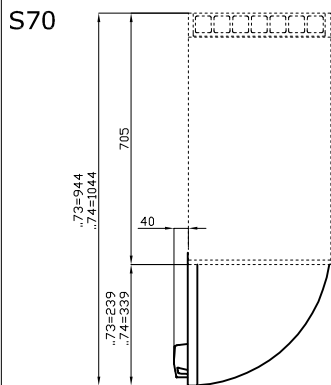

PM-63/73/93-DX

70 SUPERLOTUS TOP
ACCESSORIES - TOP

Right door 300

ITALIAN CULINARY ART

The pictures are purely representative. The manufacturer reserves the right to modify the technical data and models without previous notice.

PM-63/73/93-DX

70 SUPERLOTUS TOP
ACCESSORIES - TOP

A	Data plate				
---	------------	--	--	--	--

MODEL: PM-63/73/93-DX
DIMENSIONS: cm. 29,5x 2,5x 47,5h

kg: 3
m³: 0.013
mm: 330x70x580

BUY LOTUS BUY ITALY

The pictures are purely representative. The manufacturer reserves the right to modify the technical data and models without previous notice.