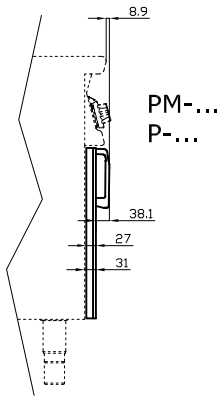

PM-63/73/93-DX

70 SUPERLOTUS TOP
ACCESSORIES - TOP

Right door 300

ITALIAN CULINARY ART

The pictures are purely representative. The manufacturer reserves the right to modify the technical data and models without previous notice.

PM-63/73/93-DX

70 SUPERLOTUS TOP
ACCESSORIES - TOP

A	Data plate				
---	------------	--	--	--	--

MODEL: PM-63/73/93-DX
DIMENSIONS: cm. 29,5x 2,5x 47,5h

kg: 3
m³: 0.013
mm: 330x70x580

BUY LOTUS BUY ITALY

The pictures are purely representative. The manufacturer reserves the right to modify the technical data and models without previous notice.