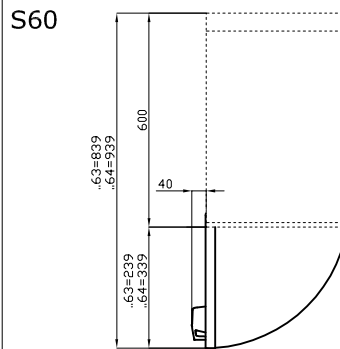

PM-63/73/93-DX

70 SUPERLOTUS TOP
ACCESSORIES - TOP

Right door 300

ITALIAN CULINARY ART

The pictures are purely representative. The manufacturer reserves the right to modify the technical data and models without previous notice.

PM-63/73/93-DX

70 SUPERLOTUS TOP
ACCESSORIES - TOP

A	Data plate				
---	------------	--	--	--	--

MODEL: PM-63/73/93-DX
DIMENSIONS: cm. 29,5x 2,5x 47,5h

kg: 3
m³: 0.013
mm: 330x70x580

BUY LOTUS BUY ITALY

The pictures are purely representative. The manufacturer reserves the right to modify the technical data and models without previous notice.