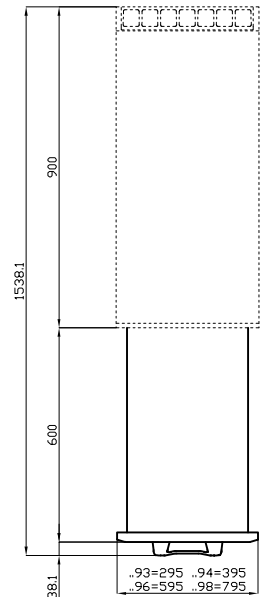

PM-63/73/93-DX

70 SUPERLOTUS TOP
ACCESSORIES - TOP

Right door 300

ITALIAN CULINARY ART

The pictures are purely representative. The manufacturer reserves the right to modify the technical data and models without previous notice.

PM-63/73/93-DX

70 SUPERLOTUS TOP
ACCESSORIES - TOP

A	Data plate				
---	------------	--	--	--	--

MODEL: PM-63/73/93-DX
DIMENSIONS: cm. 29,5x 2,5x 47,5h

kg: 3
m³: 0.013
mm: 330x70x580

BUY LOTUS BUY ITALY

The pictures are purely representative. The manufacturer reserves the right to modify the technical data and models without previous notice.