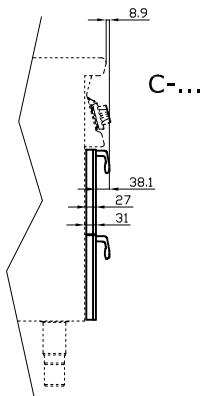

PM-63/73/93-DX

70 SUPERLOTUS TOP
ACCESSORIES - TOP

Right door 300

ITALIAN CULINARY ART

The pictures are purely representative. The manufacturer reserves the right to modify the technical data and models without previous notice.

PM-63/73/93-DX

70 SUPERLOTUS TOP
ACCESSORIES - TOP

A	Data plate				
---	------------	--	--	--	--

MODEL: PM-63/73/93-DX
DIMENSIONS: cm. 29,5x 2,5x 47,5h

kg: 3
m³: 0.013
mm: 330x70x580

BUY LOTUS BUY ITALY

The pictures are purely representative. The manufacturer reserves the right to modify the technical data and models without previous notice.