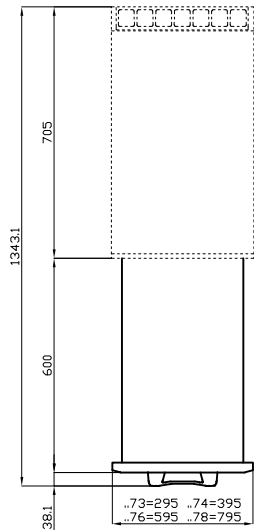

PM-63/73/93-DX

70 SUPERLOTUS TOP
ACCESSORIES - TOP

Right door 300

ITALIAN CULINARY ART

The pictures are purely representative. The manufacturer reserves the right to modify the technical data and models without previous notice.

PM-63/73/93-DX

70 SUPERLOTUS TOP
ACCESSORIES - TOP

A	Data plate				
---	------------	--	--	--	--

MODEL: PM-63/73/93-DX
DIMENSIONS: cm. 29,5x 2,5x 47,5h

kg: 3
m³: 0.013
mm: 330x70x580

BUY LOTUS BUY ITALY

The pictures are purely representative. The manufacturer reserves the right to modify the technical data and models without previous notice.