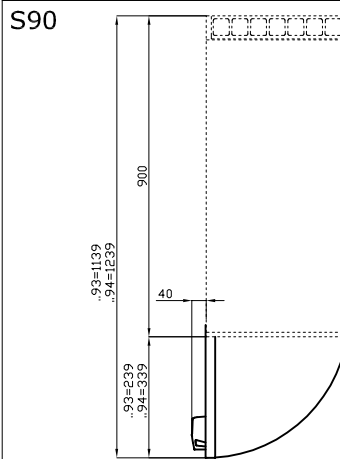

PM-63/73/93-DX

70 SUPERLOTUS TOP
ACCESSORIES - TOP

Right door 300

ITALIAN CULINARY ART

The pictures are purely representative. The manufacturer reserves the right to modify the technical data and models without previous notice.

PM-63/73/93-DX

70 SUPERLOTUS TOP
ACCESSORIES - TOP

A	Data plate				
---	------------	--	--	--	--

MODEL: PM-63/73/93-DX
DIMENSIONS: cm. 29,5x 2,5x 47,5h

kg: 3
m³: 0.013
mm: 330x70x580

BUY LOTUS BUY ITALY

The pictures are purely representative. The manufacturer reserves the right to modify the technical data and models without previous notice.