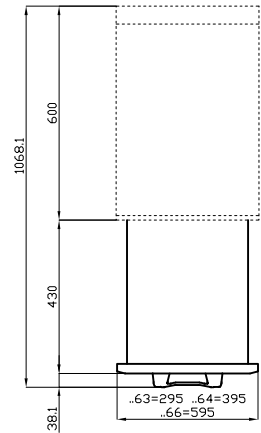

PM-63/73/93-DX

70 SUPERLOTUS TOP
ACCESSORIES - TOP

Right door 300

ITALIAN CULINARY ART

The pictures are purely representative. The manufacturer reserves the right to modify the technical data and models without previous notice.

PM-63/73/93-DX

70 SUPERLOTUS TOP
ACCESSORIES - TOP

A	Data plate				
---	------------	--	--	--	--

MODEL: PM-63/73/93-DX
DIMENSIONS: cm. 29,5x 2,5x 47,5h

kg: 3
m³: 0.013
mm: 330x70x580

BUY LOTUS BUY ITALY

The pictures are purely representative. The manufacturer reserves the right to modify the technical data and models without previous notice.