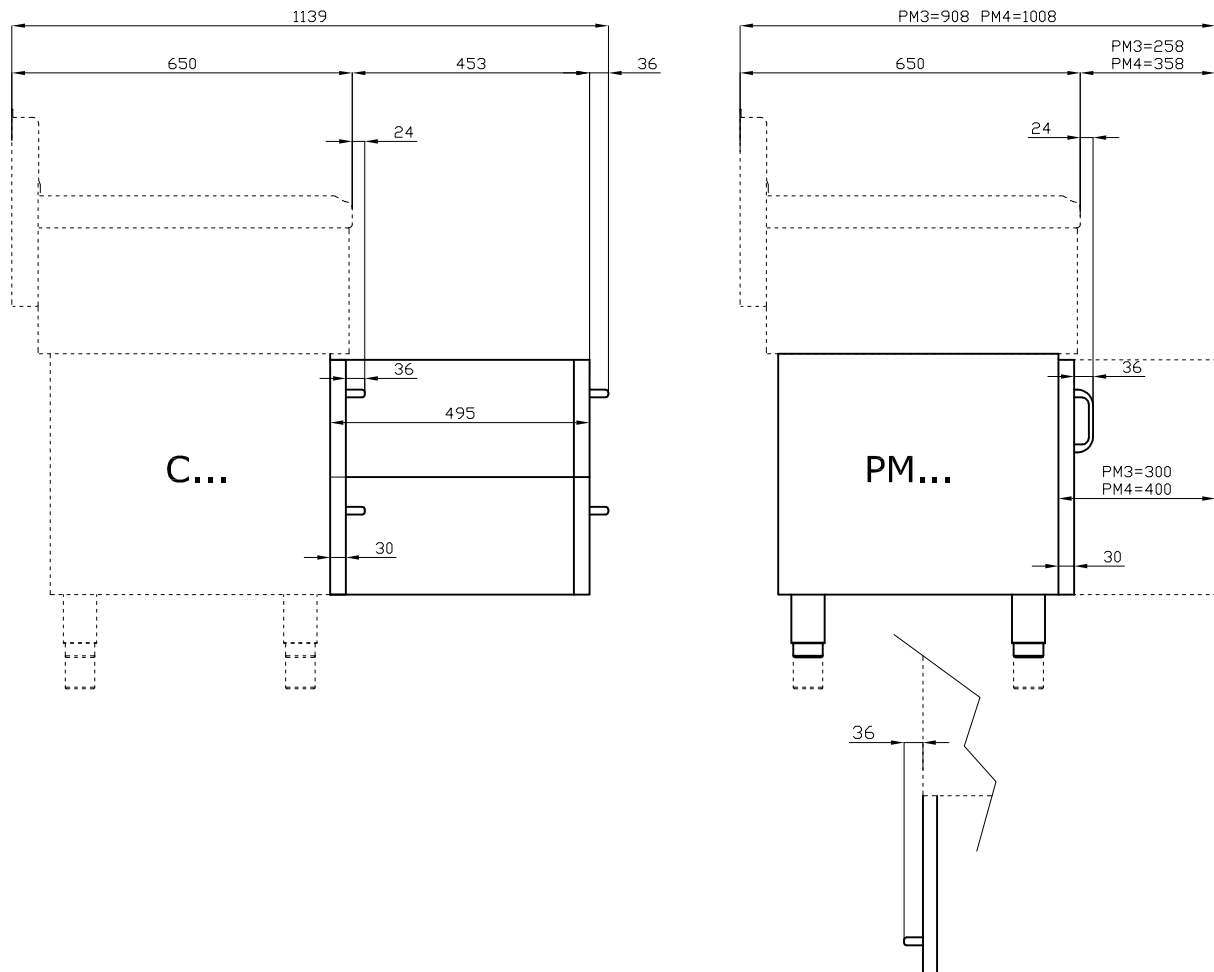

# PM-4SX

65 MAGICPROF  
ACCESSORIES

L/h door 400

ITALIAN CULINARY ART

The pictures are purely representative. The manufacturer reserves the right to modify the technical data and models without previous notice.

# PM-4SX

65 MAGICPROF  
ACCESSORIES

A	Data plate				
---	------------	--	--	--	--

MODEL: PM-4SX  
DIMENSIONS: cm. 39,5x 2,5x 45h

kg: 3.5  
m<sup>3</sup>: 0.017  
mm: 430x70x580

BUY LOTUS BUY ITALY

The pictures are purely representative. The manufacturer reserves the right to modify the technical data and models without previous notice.