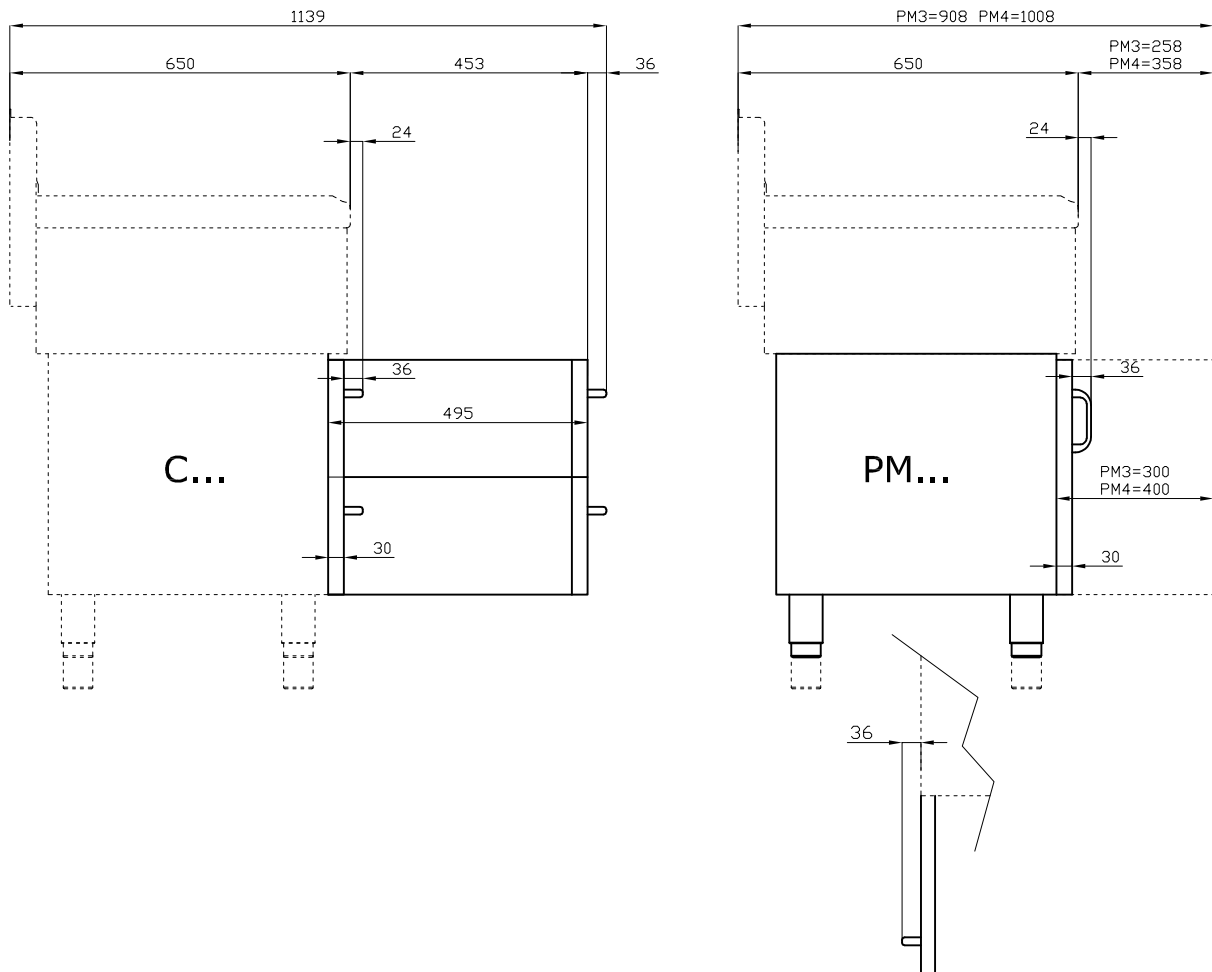

# PM-4DX

65 MAGICPROF  
ACCESSORIES

R/h door 400

ITALIAN CULINARY ART

The pictures are purely representative. The manufacturer reserves the right to modify the technical data and models without previous notice.

# PM-4DX

65 MAGICPROF  
ACCESSORIES

A	Data plate				
---	------------	--	--	--	--

MODEL: PM-4DX  
DIMENSIONS: cm. 39,5x 2,5x 45h

kg: 3.5  
m<sup>3</sup>: 0.017  
mm: 430x70x580

BUY LOTUS BUY ITALY

The pictures are purely representative. The manufacturer reserves the right to modify the technical data and models without previous notice.