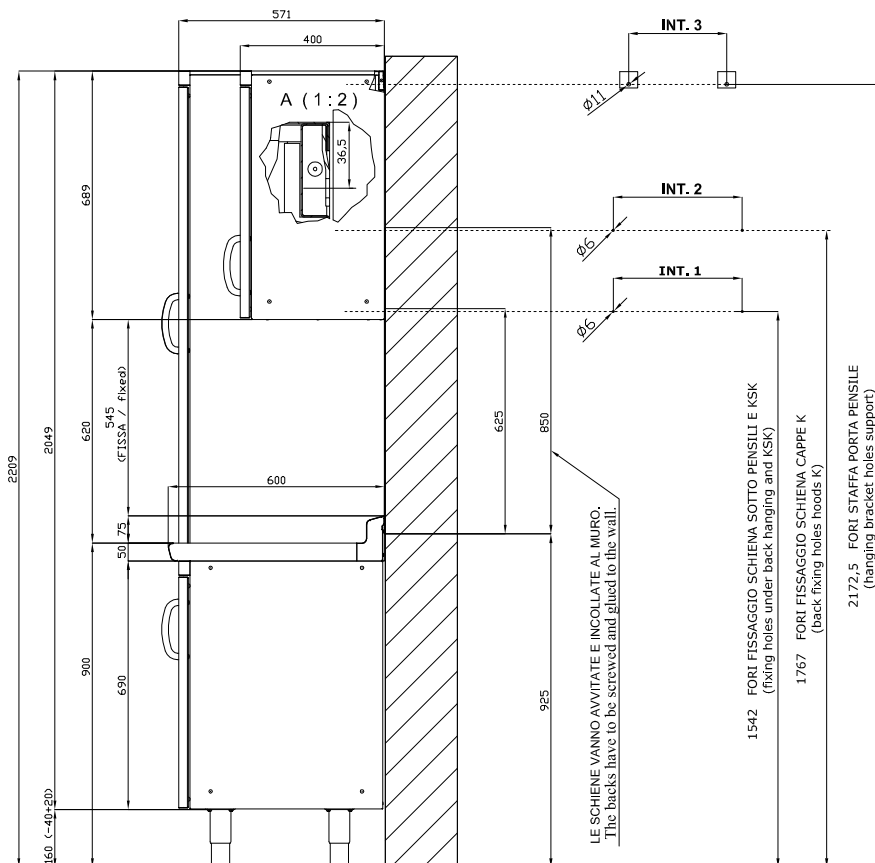

PL/690

SHINE KITCHEN WORK TOP

WORKTOP WITH RAISED AND REAR BORDER

ITALIAN CULINARY ART

The pictures are purely representative. The manufacturer reserves the right to modify the technical data and models without previous notice.

PL/690

SHINE KITCHEN WORK TOP

Tabella						
MOD. SP	INT 1	INT 2		MOD. PP	INT 3	
SP/630	276		—	PP-630 SX/DX	190	
SP/640	376		—	PP-640 SX/DX	290	
SP/645	426		—	PP-645 SX/DX	340	
SP/650	476		—	PP-650 SX/DX	390	
SP/670	676		—	PP-660/PPS-660	490	
SP/6105	1026		—	PP-670	590	
SP/6110	1076		—	PP-680	690	
SP/6125	1226		—	PP-690/PPS-690	790	
SP/6135	1326		—	PP-6100	890	
SP-SK/660		576	—	PP-6105	940	
SP-SK/680		776	—	PP-6110	990	
SP-SK/690		876	—	PP-6120	1090	
SP-SK/6100		976	—	PP-6125	1140	
SP-SK/6120		1176	—	PP-6135	1240	
SP-SK/6140		1376	—	PP-6150	1390	
SP-SK/6150		1476	—			
SP-SK/6160		1576	—			
SP-SK/6180		1776	—			
SP-SK/6200		1976	—			

A	Data plate				
---	------------	--	--	--	--

MODEL:

PL/690

DIMENSIONS:

cm. 90x 60x 5h

kg: 16,5
m³: 0.127
mm: 980x650x200

BUY LOTUS BUY ITALY

The pictures are purely representative. The manufacturer reserves the right to modify the technical data and models without previous notice.