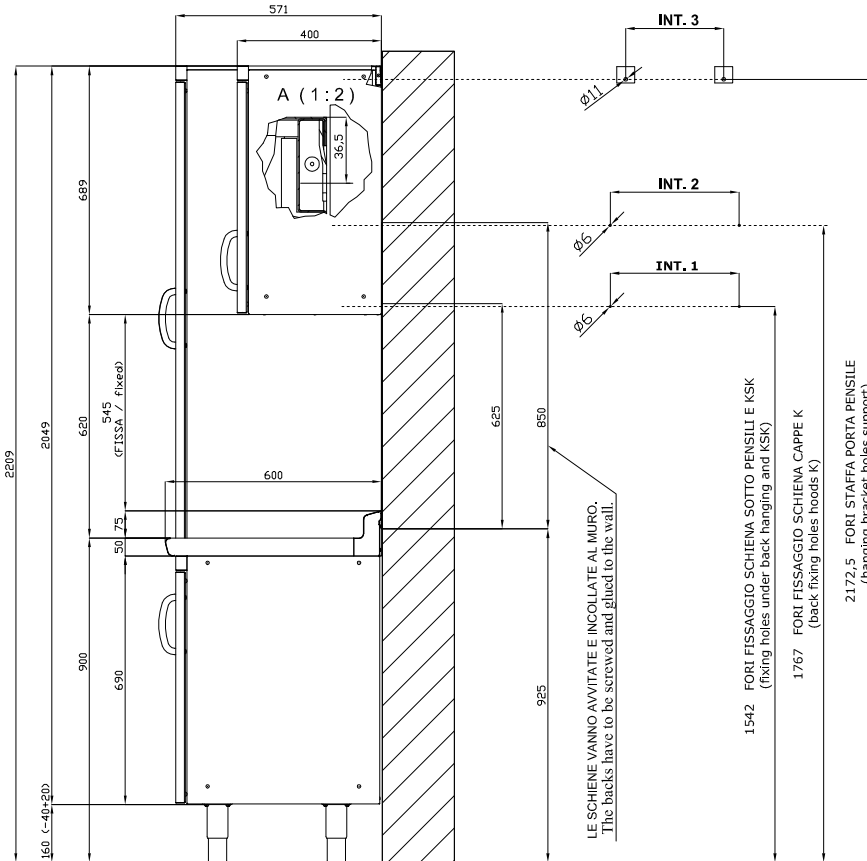

PL/680

SHINE KITCHEN
WORK TOP

WORKTOP WITH RAISED AND REAR BORDER

ITALIAN CULINARY ART

The pictures are purely representative. The manufacturer reserves the right to modify the technical data and models without previous notice.

PL/680

SHINE KITCHEN WORK TOP

| Tabella | | | | | | |
|------------|-------|-------|---|----------------|-------|--|
| MOD. SP | INT 1 | INT 2 | | MOD. PP | INT 3 | |
| SP/630 | 276 | | - | PP-630 SX/DX | 190 | |
| SP/640 | 376 | | - | PP-640 SX/DX | 290 | |
| SP/645 | 426 | | - | PP-645 SX/DX | 340 | |
| SP/650 | 476 | | - | PP-650 SX/DX | 390 | |
| SP/670 | 676 | | - | PP-660/PPS-660 | 490 | |
| SP/6105 | 1026 | | - | PP-670 | 590 | |
| SP/6110 | 1076 | | - | PP-680 | 690 | |
| SP/6125 | 1226 | | - | PP-690/PPS-690 | 790 | |
| SP/6135 | 1326 | | - | PP-6100 | 890 | |
| SP-SK/660 | | 576 | - | PP-6105 | 940 | |
| SP-SK/680 | | 776 | - | PP-6110 | 990 | |
| SP-SK/690 | | 876 | - | PP-6120 | 1090 | |
| SP-SK/6100 | | 976 | - | PP-6125 | 1140 | |
| SP-SK/6120 | | 1176 | - | PP-6135 | 1240 | |
| SP-SK/6140 | | 1376 | - | PP-6150 | 1390 | |
| SP-SK/6150 | | 1476 | - | | | |
| SP-SK/6160 | | 1576 | - | | | |
| SP-SK/6180 | | 1776 | - | | | |
| SP-SK/6200 | | 1976 | - | | | |

| | | | | | |
|---|------------|--|--|--|--|
| A | Data plate | | | | |
|---|------------|--|--|--|--|

MODEL:

PL/680

DIMENSIONS:

cm. 80x 60x 5h

kg: 14,5
m³: 0.114
mm: 880x650x200

BUY LOTUS BUY ITALY

The pictures are purely representative. The manufacturer reserves the right to modify the technical data and models without previous notice.