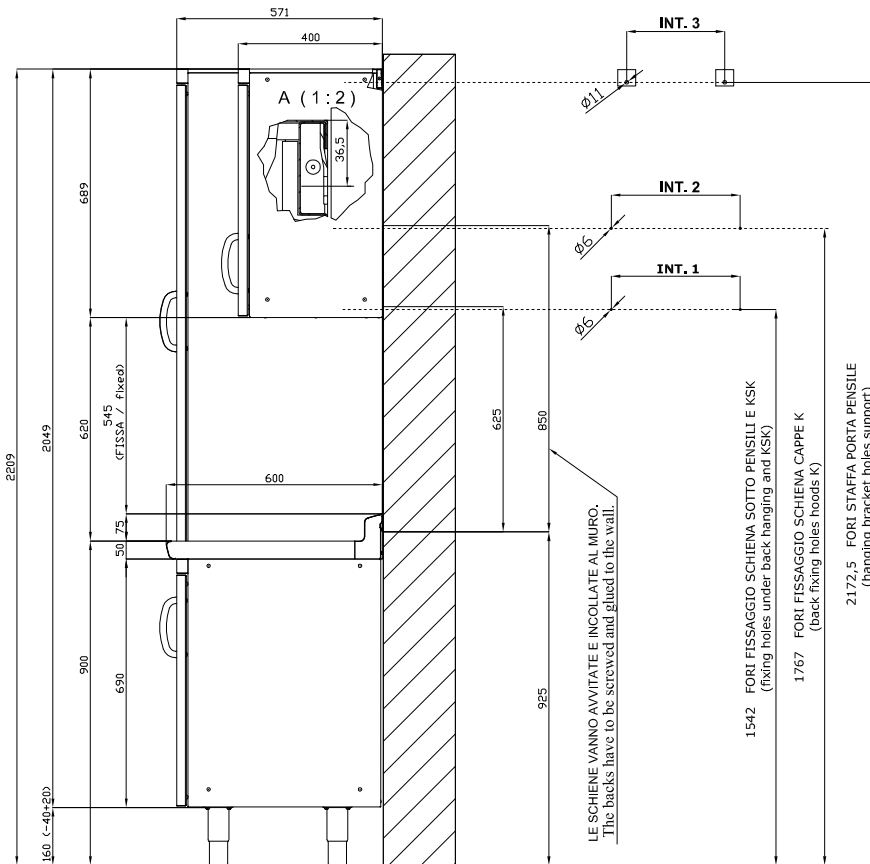

PL/675

SHINE KITCHEN
WORK TOP

WORKTOP WITH RAISED AND REAR BORDER

ITALIAN CULINARY ART

The pictures are purely representative. The manufacturer reserves the right to modify the technical data and models without previous notice.

PL/675

SHINE KITCHEN WORK TOP

Tabella						
MOD. SP	INT 1	INT 2		MOD. PP	INT 3	
SP/630	276		-	PP-630 SX/DX	190	
SP/640	376		-	PP-640 SX/DX	290	
SP/645	426		-	PP-645 SX/DX	340	
SP/650	476		-	PP-650 SX/DX	390	
SP/670	676		-	PP-660/PPS-660	490	
SP/6105	1026		-	PP-670	590	
SP/6110	1076		-	PP-680	690	
SP/6125	1226		-	PP-690/PPS-690	790	
SP/6135	1326		-	PP-6100	890	
SP-SK/660		576	-	PP-6105	940	
SP-SK/680		776	-	PP-6110	990	
SP-SK/690		876	-	PP-6120	1090	
SP-SK/6100		976	-	PP-6125	1140	
SP-SK/6120		1176	-	PP-6135	1240	
SP-SK/6140		1376	-	PP-6150	1390	
SP-SK/6150		1476	-			
SP-SK/6160		1576	-			
SP-SK/6180		1776	-			
SP-SK/6200		1976	-			

A	Data plate				
---	------------	--	--	--	--

MODEL:

PL/675

DIMENSIONS:

cm. 75x 60x 5h

kg: 13.5
m³: 0.108
mm: 830x650x200

BUY LOTUS BUY ITALY

The pictures are purely representative. The manufacturer reserves the right to modify the technical data and models without previous notice.