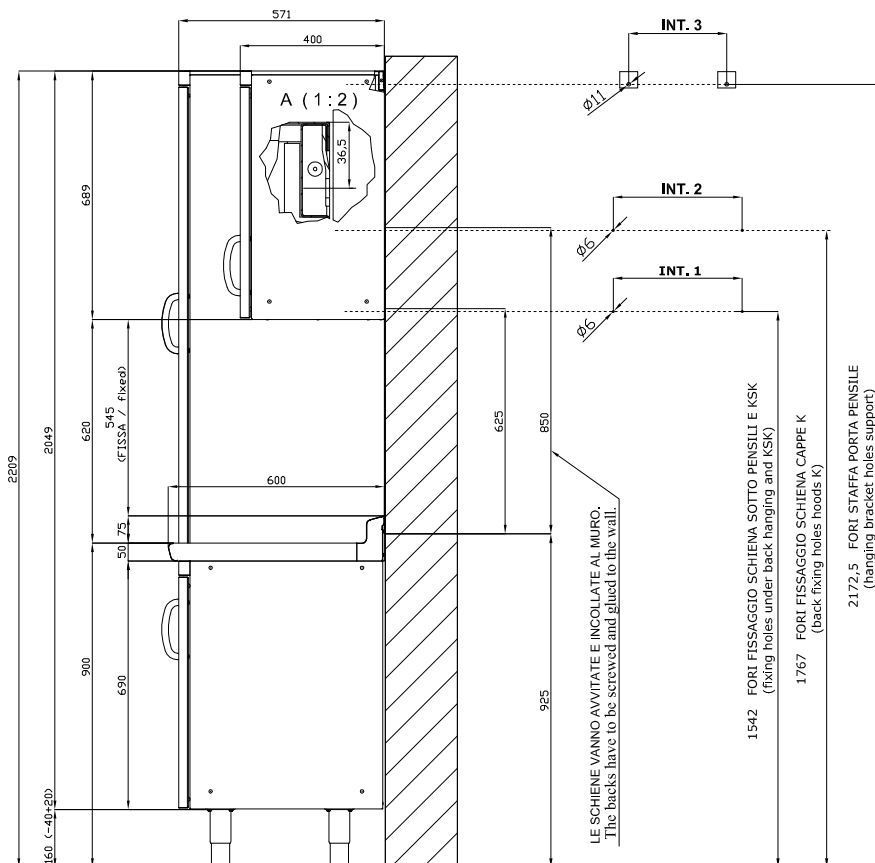

PL/670

SHINE KITCHEN WORK TOP

WORKTOP WITH RAISED AND REAR BORDER

ITALIAN CULINARY ART

The pictures are purely representative. The manufacturer reserves the right to modify the technical data and models without previous notice.

PL/670

SHINE KITCHEN WORK TOP

Tabella						
MOD. SP	INT 1	INT 2		MOD. PP	INT 3	
SP/630	276		-	PP-630 SX/DX	190	
SP/640	376		-	PP-640 SX/DX	290	
SP/645	426		-	PP-645 SX/DX	340	
SP/650	476		-	PP-650 SX/DX	390	
SP/670	676		-	PP-660/PPS-660	490	
SP/6105	1026		-	PP-670	590	
SP/6110	1076		-	PP-680	690	
SP/6125	1226		-	PP-690/PPS-690	790	
SP/6135	1326		-	PP-6100	890	
SP-SK/660		576	-	PP-6105	940	
SP-SK/680		776	-	PP-6110	990	
SP-SK/690		876	-	PP-6120	1090	
SP-SK/6100		976	-	PP-6125	1140	
SP-SK/6120		1176	-	PP-6135	1240	
SP-SK/6140		1376	-	PP-6150	1390	
SP-SK/6150		1476	-			
SP-SK/6160		1576	-			
SP-SK/6180		1776	-			
SP-SK/6200		1976	-			

A	Data plate				
---	------------	--	--	--	--

MODEL:

PL/670

DIMENSIONS:

cm. 70x 60x 5h

kg: 13
m³: 0.101
mm: 780x650x200

BUY LOTUS BUY ITALY

The pictures are purely representative. The manufacturer reserves the right to modify the technical data and models without previous notice.