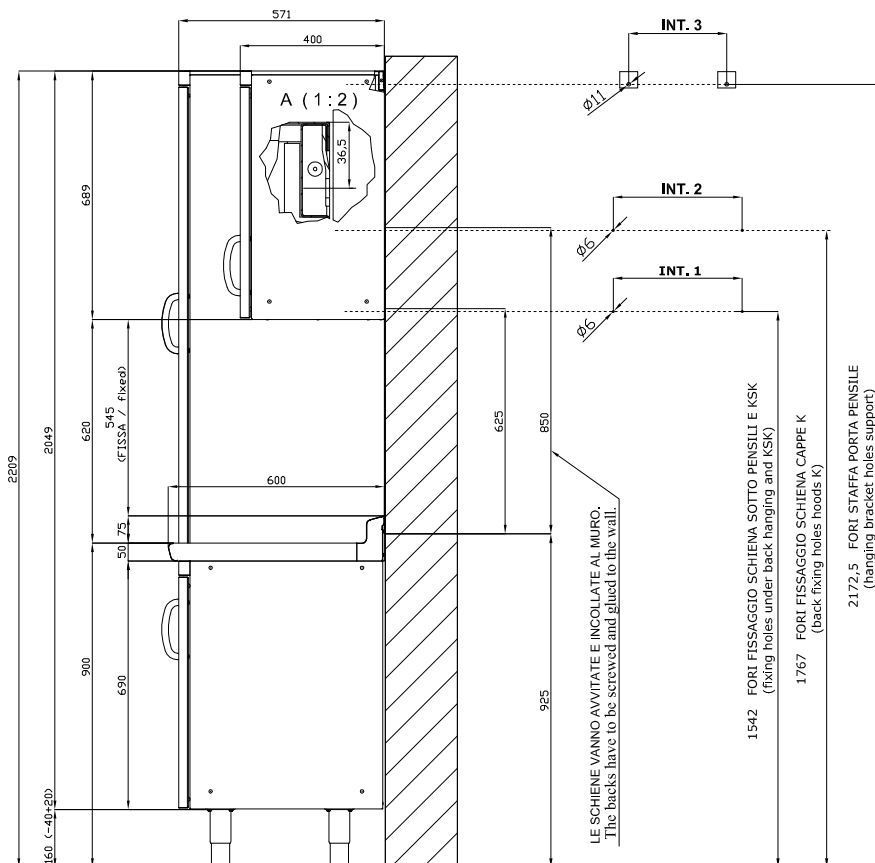

PL/660

SHINE KITCHEN WORK TOP

WORKTOP WITH RAISED AND REAR BORDER

ITALIAN CULINARY ART

The pictures are purely representative. The manufacturer reserves the right to modify the technical data and models without previous notice.

PL/660

SHINE KITCHEN WORK TOP

Tabella						
MOD. SP	INT 1	INT 2		MOD. PP	INT 3	
SP/630	276		-	PP-630 SX/DX	190	
SP/640	376		-	PP-640 SX/DX	290	
SP/645	426		-	PP-645 SX/DX	340	
SP/650	476		-	PP-650 SX/DX	390	
SP/670	676		-	PP-660/PPS-660	490	
SP/6105	1026		-	PP-670	590	
SP/6110	1076		-	PP-680	690	
SP/6125	1226		-	PP-690/PPS-690	790	
SP/6135	1326		-	PP-6100	890	
SP-SK/660		576	-	PP-6105	940	
SP-SK/680		776	-	PP-6110	990	
SP-SK/690		876	-	PP-6120	1090	
SP-SK/6100		976	-	PP-6125	1140	
SP-SK/6120		1176	-	PP-6135	1240	
SP-SK/6140		1376	-	PP-6150	1390	
SP-SK/6150		1476	-			
SP-SK/6160		1576	-			
SP-SK/6180		1776	-			
SP-SK/6200		1976	-			

A	Data plate				
---	------------	--	--	--	--

MODEL:

PL/660

DIMENSIONS:

cm. 60x 60x 5h

kg: 11
m³: 0.088
mm: 680x650x200

BUY LOTUS BUY ITALY

The pictures are purely representative. The manufacturer reserves the right to modify the technical data and models without previous notice.