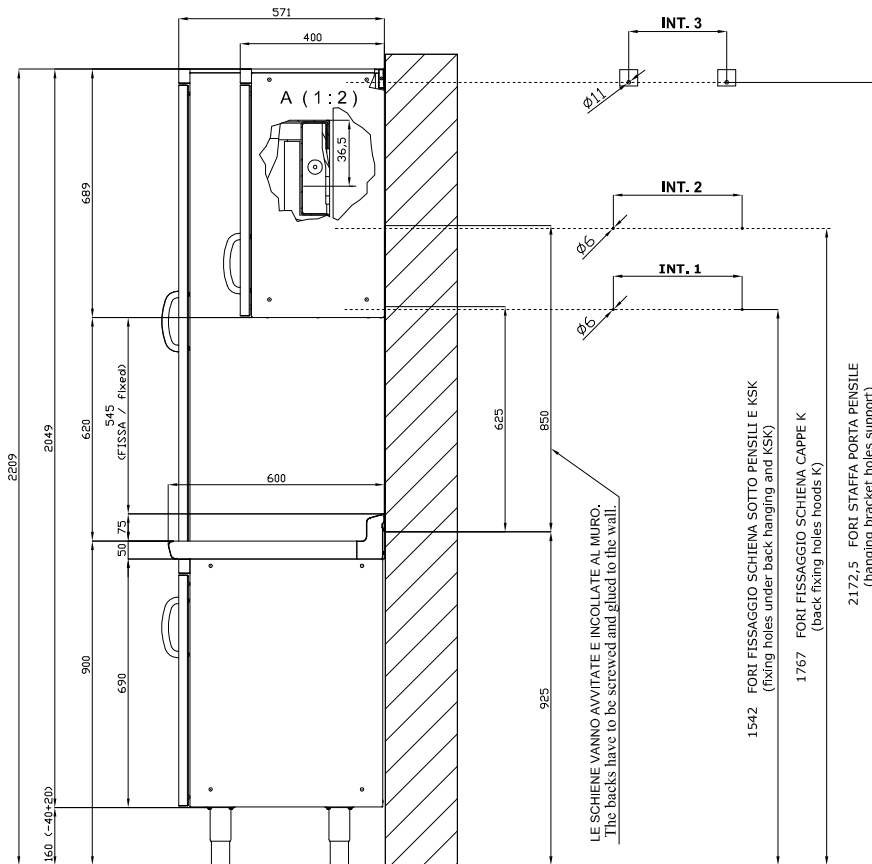

## SHINE KITCHEN WORK TOP

Tabella						
MOD. SP	INT 1	INT 2		MOD. PP	INT 3	
SP/630	276		-	PP-630 SX/DX	190	
SP/640	376		-	PP-640 SX/DX	290	
SP/645	426		-	PP-645 SX/DX	340	
SP/650	476		-	PP-650 SX/DX	390	
SP/670	676		-	PP-660/PPS-660	490	
SP/6105	1026		-	PP-670	590	
SP/6110	1076		-	PP-680	690	
SP/6125	1226		-	PP-690/PPS-690	790	
SP/6135	1326		-	PP-6100	890	
SP-SK/660		576	-	PP-6105	940	
SP-SK/680		776	-	PP-6110	990	
SP-SK/690		876	-	PP-6120	1090	
SP-SK/6100		976	-	PP-6125	1140	
SP-SK/6120		1176	-	PP-6135	1240	
SP-SK/6140		1376	-	PP-6150	1390	
SP-SK/6150		1476	-			
SP-SK/6160		1576	-			
SP-SK/6180		1776	-			
SP-SK/6200		1976	-			

A	Data plate				
---	------------	--	--	--	--

MODEL:

PL/650

DIMENSIONS:

cm. 50x 60x 5h

kg: 9  
m<sup>3</sup>: 0.075  
mm: 580x650x200

BUY LOTUS BUY ITALY

The pictures are purely representative. The manufacturer reserves the right to modify the technical data and models without previous notice.