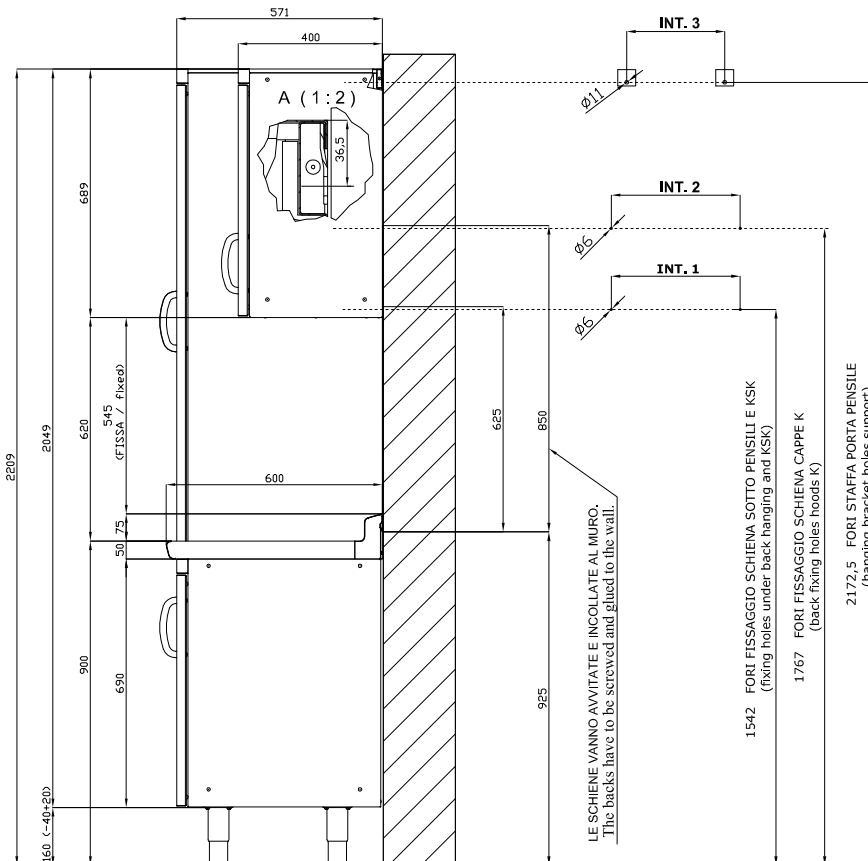

PL/640

SHINE KITCHEN
WORK TOP

Tabella						
MOD. SP	INT 1	INT 2	-	MOD. PP	INT 3	
SP/630	276		-	PP-630 SX/DX	190	
SP/640	376		-	PP-640 SX/DX	290	
SP/645	426		-	PP-645 SX/DX	340	
SP/650	476		-	PP-650 SX/DX	390	
SP/670	676		-	PP-660/PPS-660	490	
SP/6105	1026		-	PP-670	590	
SP/6110	1076		-	PP-680	690	
SP/6125	1226		-	PP-690/PPS-690	790	
SP/6135	1326		-	PP-6100	890	
SP-SK/660		576	-	PP-6105	940	
SP-SK/680		776	-	PP-6110	990	
SP-SK/690		876	-	PP-6120	1090	
SP-SK/6100		976	-	PP-6125	1140	
SP-SK/6120		1176	-	PP-6135	1240	
SP-SK/6140		1376	-	PP-6150	1390	
SP-SK/6150		1476	-			
SP-SK/6160		1576	-			
SP-SK/6180		1776	-			
SP-SK/6200		1976	-			

A	Data plate				
---	------------	--	--	--	--

MODEL: PL/640
DIMENSIONS: cm. 40x 60x 5h

kg: 7,5
m³: 0.062
mm: 480x650x200

BUY LOTUS BUY ITALY

The pictures are purely representative. The manufacturer reserves the right to modify the technical data and models without previous notice.