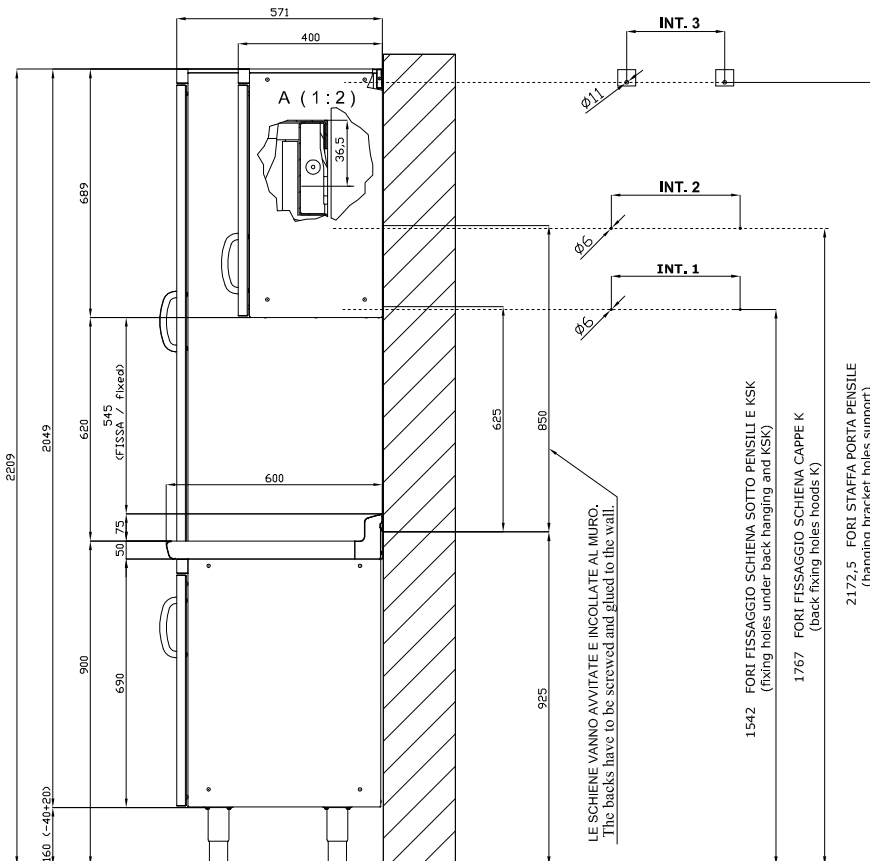

PL/630

SHINE KITCHEN WORK TOP

WORKTOP WITH RAISED AND REAR BORDER

ITALIAN CULINARY ART

The pictures are purely representative. The manufacturer reserves the right to modify the technical data and models without previous notice.

PL/630

SHINE KITCHEN WORK TOP

Tabella						
MOD. SP	INT 1	INT 2		MOD. PP	INT 3	
SP/630	276		-	PP-630 SX/DX	190	
SP/640	376		-	PP-640 SX/DX	290	
SP/645	426		-	PP-645 SX/DX	340	
SP/650	476		-	PP-650 SX/DX	390	
SP/670	676		-	PP-660/PPS-660	490	
SP/6105	1026		-	PP-670	590	
SP/6110	1076		-	PP-680	690	
SP/6125	1226		-	PP-690/PPS-690	790	
SP/6135	1326		-	PP-6100	890	
SP-SK/660		576	-	PP-6105	940	
SP-SK/680		776	-	PP-6110	990	
SP-SK/690		876	-	PP-6120	1090	
SP-SK/6100		976	-	PP-6125	1140	
SP-SK/6120		1176	-	PP-6135	1240	
SP-SK/6140		1376	-	PP-6150	1390	
SP-SK/6150		1476	-			
SP-SK/6160		1576	-			
SP-SK/6180		1776	-			
SP-SK/6200		1976	-			

A	Data plate				
---	------------	--	--	--	--

MODEL:

PL/630

DIMENSIONS:

cm. 30x 60x 5h

kg: 5,5
m³: 0.049
mm: 380x650x200

BUY LOTUS BUY ITALY

The pictures are purely representative. The manufacturer reserves the right to modify the technical data and models without previous notice.