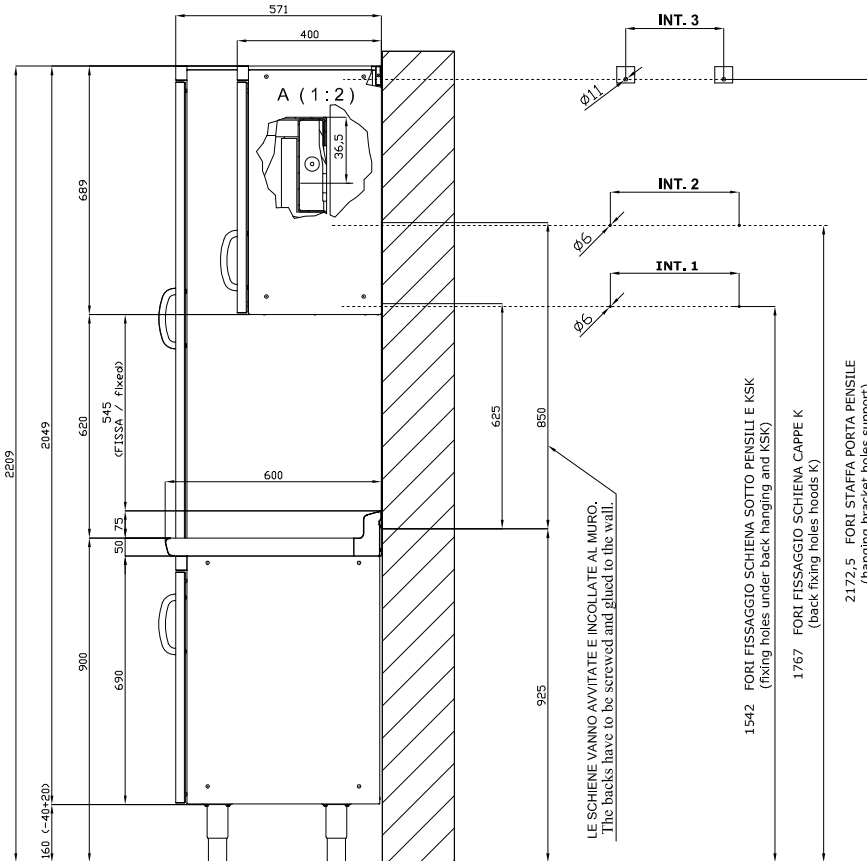

PL/6240

SHINE KITCHEN WORK TOP

WORKTOP WITH RAISED AND REAR BORDER

ITALIAN CULINARY ART

The pictures are purely representative. The manufacturer reserves the right to modify the technical data and models without previous notice.

PL/6240

SHINE KITCHEN WORK TOP

Tabella						
MOD. SP	INT 1	INT 2		MOD. PP	INT 3	
SP/630	276		-	PP-630 SX/DX	190	
SP/640	376		-	PP-640 SX/DX	290	
SP/645	426		-	PP-645 SX/DX	340	
SP/650	476		-	PP-650 SX/DX	390	
SP/670	676		-	PP-660/PPS-660	490	
SP/6105	1026		-	PP-670	590	
SP/6110	1076		-	PP-680	690	
SP/6125	1226		-	PP-690/PPS-690	790	
SP/6135	1326		-	PP-6100	890	
SP-SK/660		576	-	PP-6105	940	
SP-SK/680		776	-	PP-6110	990	
SP-SK/690		876	-	PP-6120	1090	
SP-SK/6100		976	-	PP-6125	1140	
SP-SK/6120		1176	-	PP-6135	1240	
SP-SK/6140		1376	-	PP-6150	1390	
SP-SK/6150		1476	-			
SP-SK/6160		1576	-			
SP-SK/6180		1776	-			
SP-SK/6200		1976	-			

A	Data plate					
---	------------	--	--	--	--	--

MODEL: PL/6240
DIMENSIONS: cm. 240x 60x 5h

kg: 44
m³: 0.322
mm: 2480x650x200

BUY LOTUS BUY ITALY

The pictures are purely representative. The manufacturer reserves the right to modify the technical data and models without previous notice.