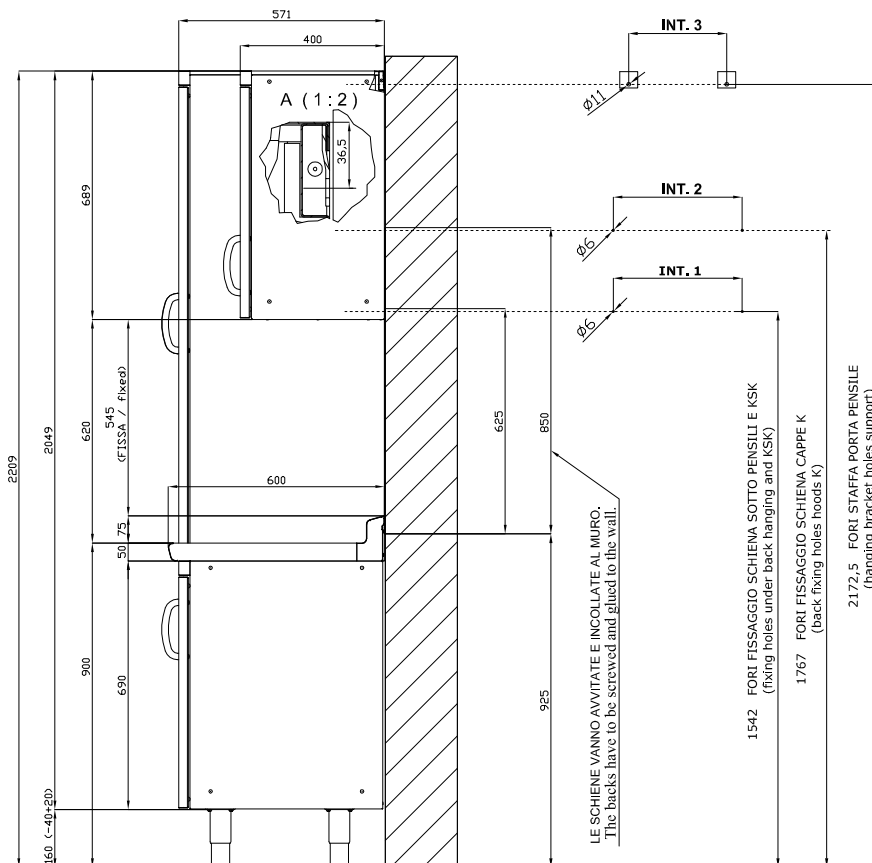

PL/6225

SHINE KITCHEN
WORK TOP

WORKTOP WITH RAISED AND REAR BORDER

ITALIAN CULINARY ART

The pictures are purely representative. The manufacturer reserves the right to modify the technical data and models without previous notice.

PL/6225

SHINE KITCHEN WORK TOP

Tabella						
MOD. SP	INT 1	INT 2		MOD. PP	INT 3	
SP/630	276		-	PP-630 SX/DX	190	
SP/640	376		-	PP-640 SX/DX	290	
SP/645	426		-	PP-645 SX/DX	340	
SP/650	476		-	PP-650 SX/DX	390	
SP/670	676		-	PP-660/PPS-660	490	
SP/6105	1026		-	PP-670	590	
SP/6110	1076		-	PP-680	690	
SP/6125	1226		-	PP-690/PPS-690	790	
SP/6135	1326		-	PP-6100	890	
SP-SK/660		576	-	PP-6105	940	
SP-SK/680		776	-	PP-6110	990	
SP-SK/690		876	-	PP-6120	1090	
SP-SK/6100		976	-	PP-6125	1140	
SP-SK/6120		1176	-	PP-6135	1240	
SP-SK/6140		1376	-	PP-6150	1390	
SP-SK/6150		1476	-			
SP-SK/6160		1576	-			
SP-SK/6180		1776	-			
SP-SK/6200		1976	-			

A	Data plate				
---	------------	--	--	--	--

MODEL: PL/6225
DIMENSIONS: cm. 225x 60x 5h

kg: 41,5
m³: 0.303
mm: 2330x650x200

BUY LOTUS BUY ITALY

The pictures are purely representative. The manufacturer reserves the right to modify the technical data and models without previous notice.