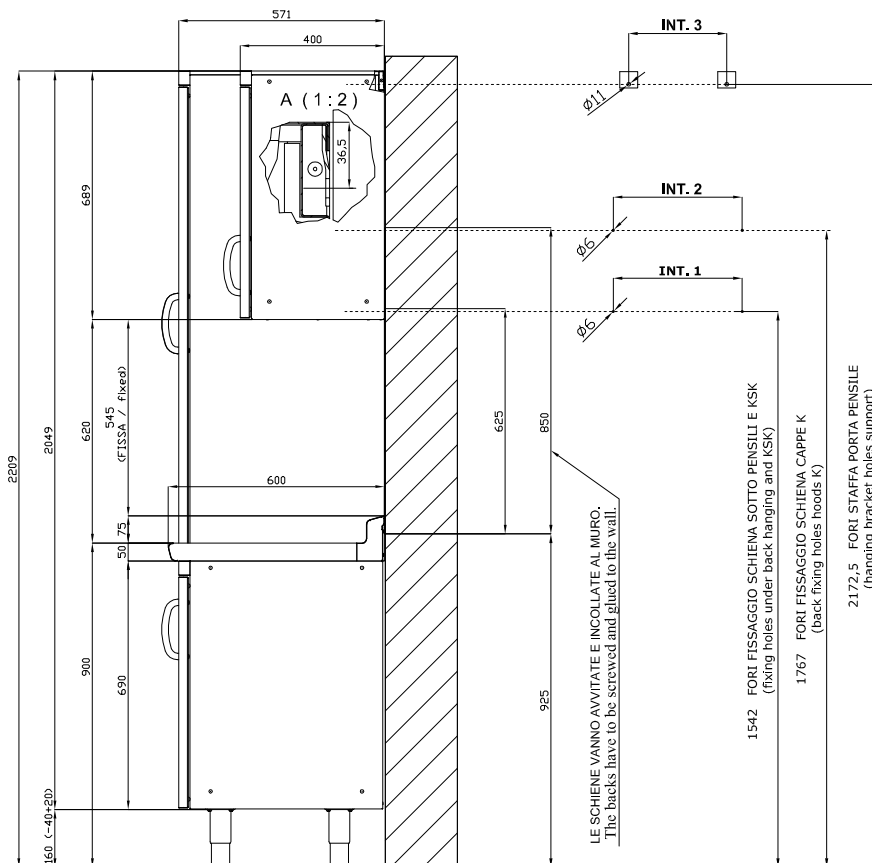

PL/6210

SHINE KITCHEN
WORK TOP

WORKTOP WITH RAISED AND REAR BORDER

ITALIAN CULINARY ART

The pictures are purely representative. The manufacturer reserves the right to modify the technical data and models without previous notice.

PL/6210

SHINE KITCHEN
WORK TOP

Tabella						
MOD. SP	INT 1	INT 2	—	MOD. PP	INT 3	
SP/630	276		—	PP-630 SX/DX	190	
SP/640	376		—	PP-640 SX/DX	290	
SP/645	426		—	PP-645 SX/DX	340	
SP/650	476		—	PP-650 SX/DX	390	
SP/670	676		—	PP-660/PPS-660	490	
SP/6105	1026		—	PP-670	590	
SP/6110	1076		—	PP-680	690	
SP/6125	1226		—	PP-690/PPS-690	790	
SP/6135	1326		—	PP-6100	890	
SP-SK/660		576	—	PP-6105	940	
SP-SK/680		776	—	PP-6110	990	
SP-SK/690		876	—	PP-6120	1090	
SP-SK/6100		976	—	PP-6125	1140	
SP-SK/6120		1176	—	PP-6135	1240	
SP-SK/6140		1376	—	PP-6150	1390	
SP-SK/6150		1476	—			
SP-SK/6160		1576	—			
SP-SK/6180		1776	—			
SP-SK/6200		1976	—			

A	Data plate				
---	------------	--	--	--	--

MODEL: PL/6210
DIMENSIONS: cm. 210x 60x 5h

kg: 38,5
m³: 0.283
mm: 2180x650x200

BUY LOTUS BUY ITALY

The pictures are purely representative. The manufacturer reserves the right to modify the technical data and models without previous notice.