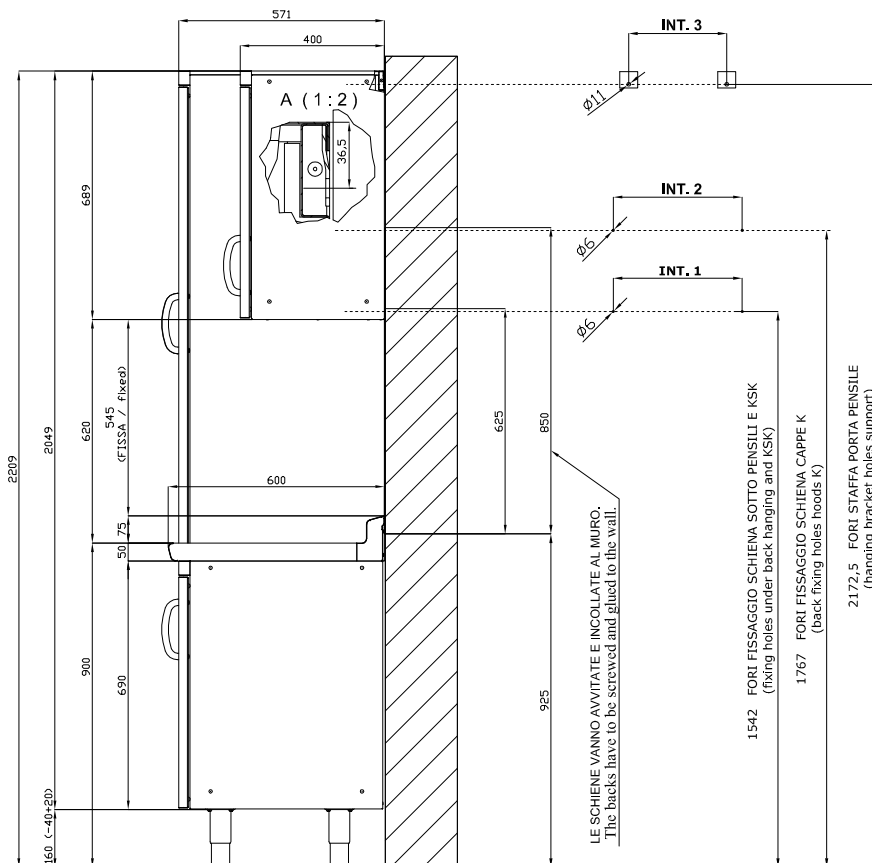

PL/6200

SHINE KITCHEN WORK TOP

WORKTOP WITH RAISED AND REAR BORDER

ITALIAN CULINARY ART

The pictures are purely representative. The manufacturer reserves the right to modify the technical data and models without previous notice.

PL/6200

SHINE KITCHEN WORK TOP

Tabella						
MOD. SP	INT 1	INT 2		MOD. PP	INT 3	
SP/630	276		-	PP-630 SX/DX	190	
SP/640	376		-	PP-640 SX/DX	290	
SP/645	426		-	PP-645 SX/DX	340	
SP/650	476		-	PP-650 SX/DX	390	
SP/670	676		-	PP-660/PPS-660	490	
SP/6105	1026		-	PP-670	590	
SP/6110	1076		-	PP-680	690	
SP/6125	1226		-	PP-690/PPS-690	790	
SP/6135	1326		-	PP-6100	890	
SP-SK/660		576	-	PP-6105	940	
SP-SK/680		776	-	PP-6110	990	
SP-SK/690		876	-	PP-6120	1090	
SP-SK/6100		976	-	PP-6125	1140	
SP-SK/6120		1176	-	PP-6135	1240	
SP-SK/6140		1376	-	PP-6150	1390	
SP-SK/6150		1476	-			
SP-SK/6160		1576	-			
SP-SK/6180		1776	-			
SP-SK/6200		1976	-			

A	Data plate				
---	------------	--	--	--	--

MODEL: PL/6200
DIMENSIONS: cm. 200x 60x 5h

kg: 36,5
m³: 0.27
mm: 2080x650x200

BUY LOTUS BUY ITALY

The pictures are purely representative. The manufacturer reserves the right to modify the technical data and models without previous notice.