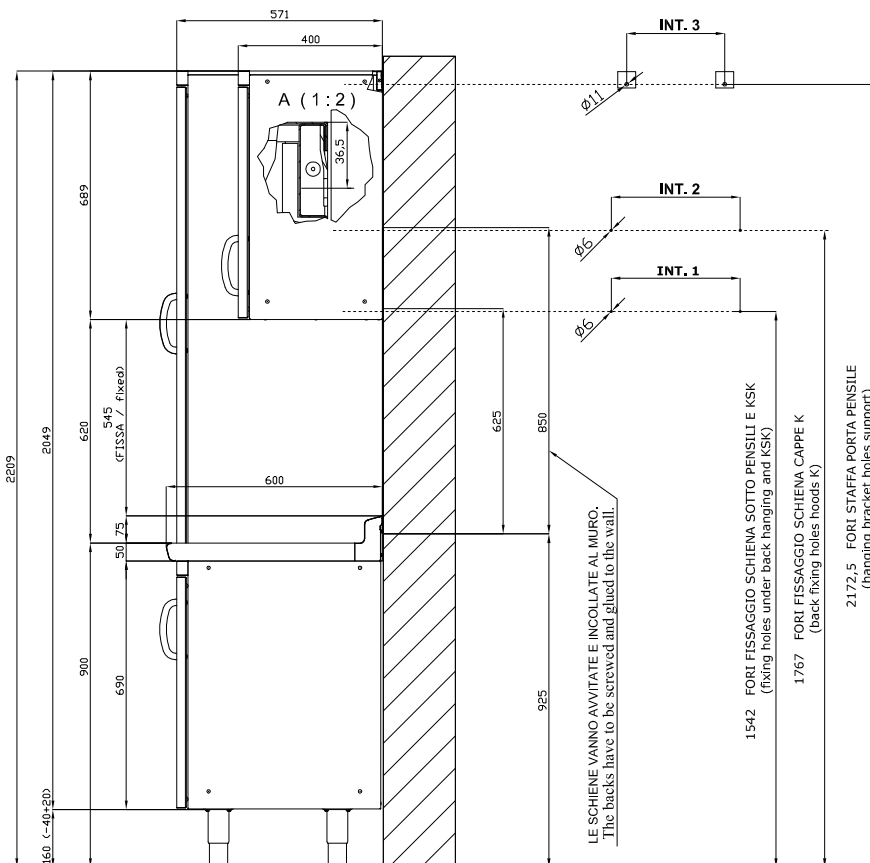

PL/6195

SHINE KITCHEN
WORK TOP

WORKTOP WITH RAISED AND REAR BORDER

ITALIAN CULINARY ART

The pictures are purely representative. The manufacturer reserves the right to modify the technical data and models without previous notice.

PL/6195

SHINE KITCHEN WORK TOP

| Tabella | | | | | | |
|------------|-------|-------|---|----------------|-------|--|
| MOD. SP | INT 1 | INT 2 | | MOD. PP | INT 3 | |
| SP/630 | 276 | | - | PP-630 SX/DX | 190 | |
| SP/640 | 376 | | - | PP-640 SX/DX | 290 | |
| SP/645 | 426 | | - | PP-645 SX/DX | 340 | |
| SP/650 | 476 | | - | PP-650 SX/DX | 390 | |
| SP/670 | 676 | | - | PP-660/PPS-660 | 490 | |
| SP/6105 | 1026 | | - | PP-670 | 590 | |
| SP/6110 | 1076 | | - | PP-680 | 690 | |
| SP/6125 | 1226 | | - | PP-690/PPS-690 | 790 | |
| SP/6135 | 1326 | | - | PP-6100 | 890 | |
| SP-SK/660 | | 576 | - | PP-6105 | 940 | |
| SP-SK/680 | | 776 | - | PP-6110 | 990 | |
| SP-SK/690 | | 876 | - | PP-6120 | 1090 | |
| SP-SK/6100 | | 976 | - | PP-6125 | 1140 | |
| SP-SK/6120 | | 1176 | - | PP-6135 | 1240 | |
| SP-SK/6140 | | 1376 | - | PP-6150 | 1390 | |
| SP-SK/6150 | | 1476 | - | | | |
| SP-SK/6160 | | 1576 | - | | | |
| SP-SK/6180 | | 1776 | - | | | |
| SP-SK/6200 | | 1976 | - | | | |

| | | | | | |
|---|------------|--|--|--|--|
| A | Data plate | | | | |
|---|------------|--|--|--|--|

MODEL: PL/6195
DIMENSIONS: cm. 195x 60x 5h

kg: 35,5
m³: 0.264
mm: 2030x650x200

BUY LOTUS BUY ITALY

The pictures are purely representative. The manufacturer reserves the right to modify the technical data and models without previous notice.