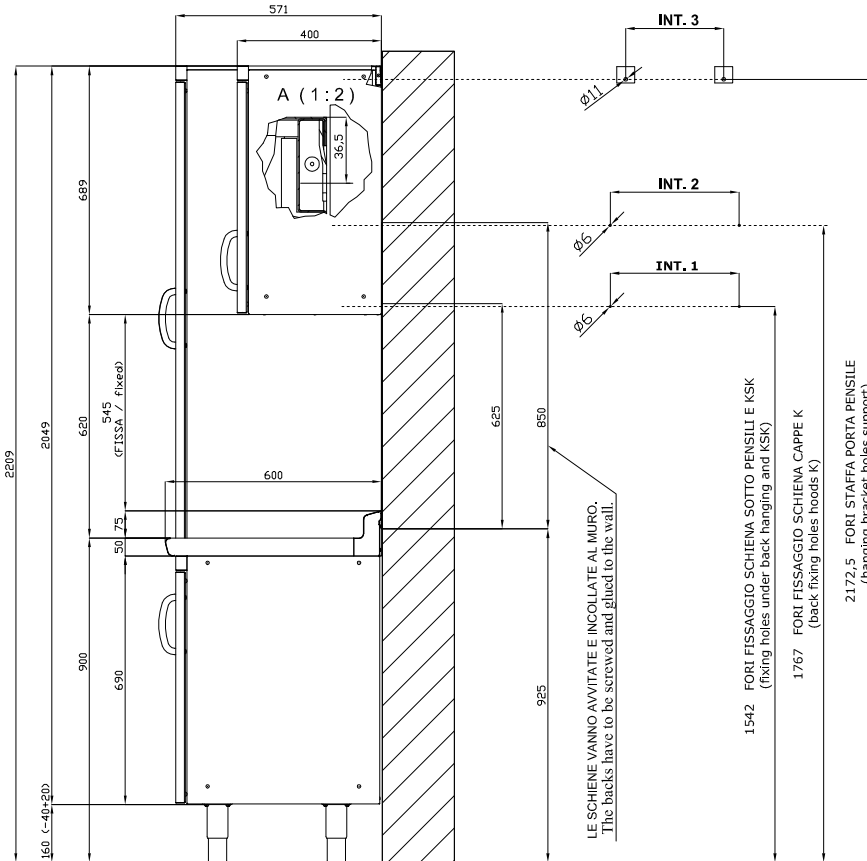

PL/6180

SHINE KITCHEN
WORK TOP

WORKTOP WITH RAISED AND REAR BORDER

ITALIAN CULINARY ART

The pictures are purely representative. The manufacturer reserves the right to modify the technical data and models without previous notice.

PL/6180

SHINE KITCHEN
WORK TOP

Tabella						
MOD. SP	INT 1	INT 2		MOD. PP	INT 3	
SP/630	276		-	PP-630 SX/DX	190	
SP/640	376		-	PP-640 SX/DX	290	
SP/645	426		-	PP-645 SX/DX	340	
SP/650	476		-	PP-650 SX/DX	390	
SP/670	676		-	PP-660/PPS-660	490	
SP/6105	1026		-	PP-670	590	
SP/6110	1076		-	PP-680	690	
SP/6125	1226		-	PP-690/PPS-690	790	
SP/6135	1326		-	PP-6100	890	
SP-SK/660		576	-	PP-6105	940	
SP-SK/680		776	-	PP-6110	990	
SP-SK/690		876	-	PP-6120	1090	
SP-SK/6100		976	-	PP-6125	1140	
SP-SK/6120		1176	-	PP-6135	1240	
SP-SK/6140		1376	-	PP-6150	1390	
SP-SK/6150		1476	-			
SP-SK/6160		1576	-			
SP-SK/6180		1776	-			
SP-SK/6200		1976	-			

A	Data plate				
---	------------	--	--	--	--

MODEL: PL/6180
DIMENSIONS: cm. 180x 60x 5h

kg: 33
m³: 0.244
mm: 1880x650x200

BUY LOTUS BUY ITALY

The pictures are purely representative. The manufacturer reserves the right to modify the technical data and models without previous notice.