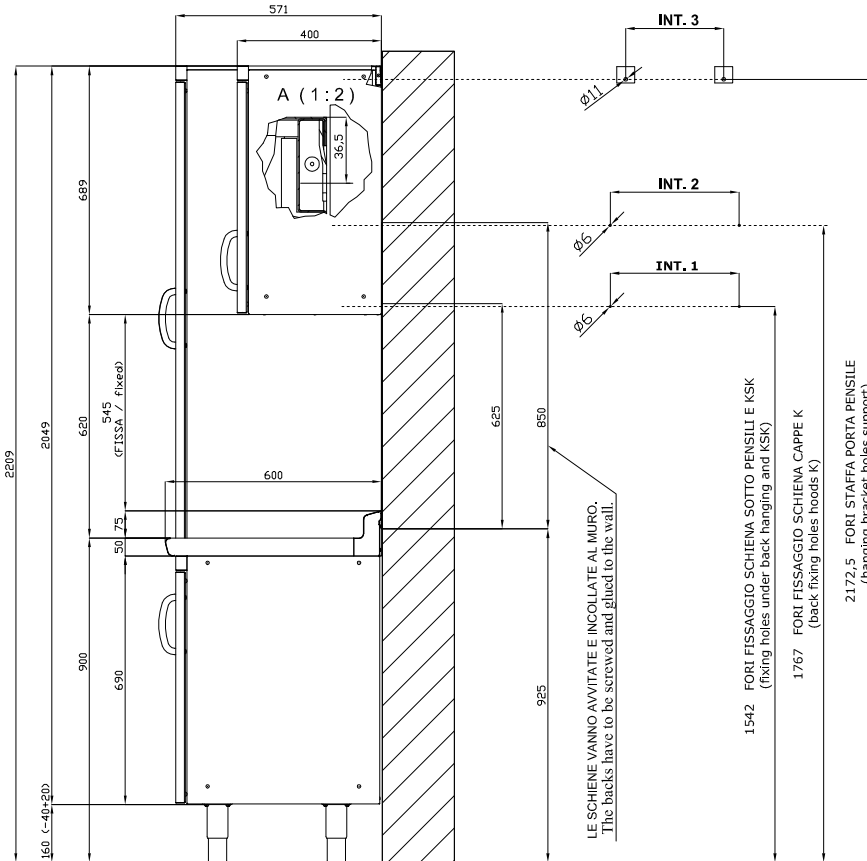

PL/6135

SHINE KITCHEN
WORK TOP

WORKTOP WITH RAISED AND REAR BORDER

ITALIAN CULINARY ART

The pictures are purely representative. The manufacturer reserves the right to modify the technical data and models without previous notice.

PL/6135

SHINE KITCHEN WORK TOP

Tabella						
MOD. SP	INT 1	INT 2		MOD. PP	INT 3	
SP/630	276		-	PP-630 SX/DX	190	
SP/640	376		-	PP-640 SX/DX	290	
SP/645	426		-	PP-645 SX/DX	340	
SP/650	476		-	PP-650 SX/DX	390	
SP/670	676		-	PP-660/PPS-660	490	
SP/6105	1026		-	PP-670	590	
SP/6110	1076		-	PP-680	690	
SP/6125	1226		-	PP-690/PPS-690	790	
SP/6135	1326		-	PP-6100	890	
SP-SK/660		576	-	PP-6105	940	
SP-SK/680		776	-	PP-6110	990	
SP-SK/690		876	-	PP-6120	1090	
SP-SK/6100		976	-	PP-6125	1140	
SP-SK/6120		1176	-	PP-6135	1240	
SP-SK/6140		1376	-	PP-6150	1390	
SP-SK/6150		1476	-			
SP-SK/6160		1576	-			
SP-SK/6180		1776	-			
SP-SK/6200		1976	-			

A	Data plate				
---	------------	--	--	--	--

MODEL: PL/6135
DIMENSIONS: cm. 135x 60x 5h

kg: 24,5
m³: 0.186
mm: 1430x650x200

BUY LOTUS BUY ITALY

The pictures are purely representative. The manufacturer reserves the right to modify the technical data and models without previous notice.