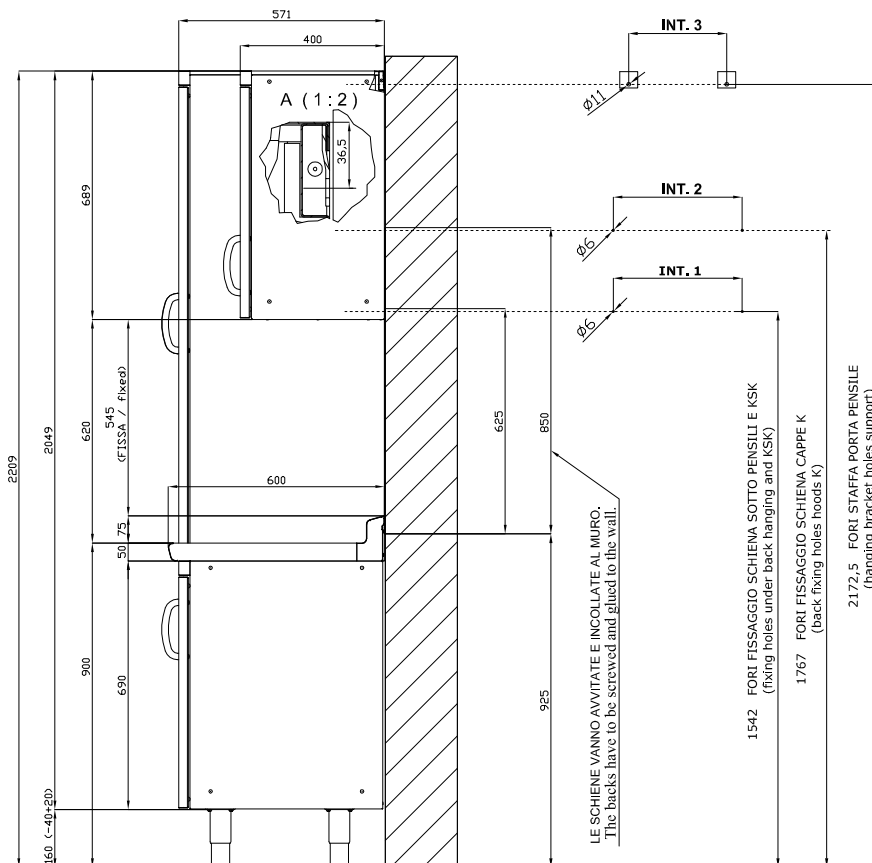

PL/6130

SHINE KITCHEN WORK TOP

WORKTOP WITH RAISED AND REAR BORDER

ITALIAN CULINARY ART

The pictures are purely representative. The manufacturer reserves the right to modify the technical data and models without previous notice.

PL/6130

SHINE KITCHEN WORK TOP

Tabella						
MOD. SP	INT 1	INT 2		MOD. PP	INT 3	
SP/630	276		-	PP-630 SX/DX	190	
SP/640	376		-	PP-640 SX/DX	290	
SP/645	426		-	PP-645 SX/DX	340	
SP/650	476		-	PP-650 SX/DX	390	
SP/670	676		-	PP-660/PPS-660	490	
SP/6105	1026		-	PP-670	590	
SP/6110	1076		-	PP-680	690	
SP/6125	1226		-	PP-690/PPS-690	790	
SP/6135	1326		-	PP-6100	890	
SP-SK/660		576	-	PP-6105	940	
SP-SK/680		776	-	PP-6110	990	
SP-SK/690		876	-	PP-6120	1090	
SP-SK/6100		976	-	PP-6125	1140	
SP-SK/6120		1176	-	PP-6135	1240	
SP-SK/6140		1376	-	PP-6150	1390	
SP-SK/6150		1476	-			
SP-SK/6160		1576	-			
SP-SK/6180		1776	-			
SP-SK/6200		1976	-			

A	Data plate				
---	------------	--	--	--	--

MODEL: PL/6130
DIMENSIONS: cm. 130x 60x 5h

kg: 24
m³: 0.179
mm: 1380x650x200

BUY LOTUS BUY ITALY

The pictures are purely representative. The manufacturer reserves the right to modify the technical data and models without previous notice.