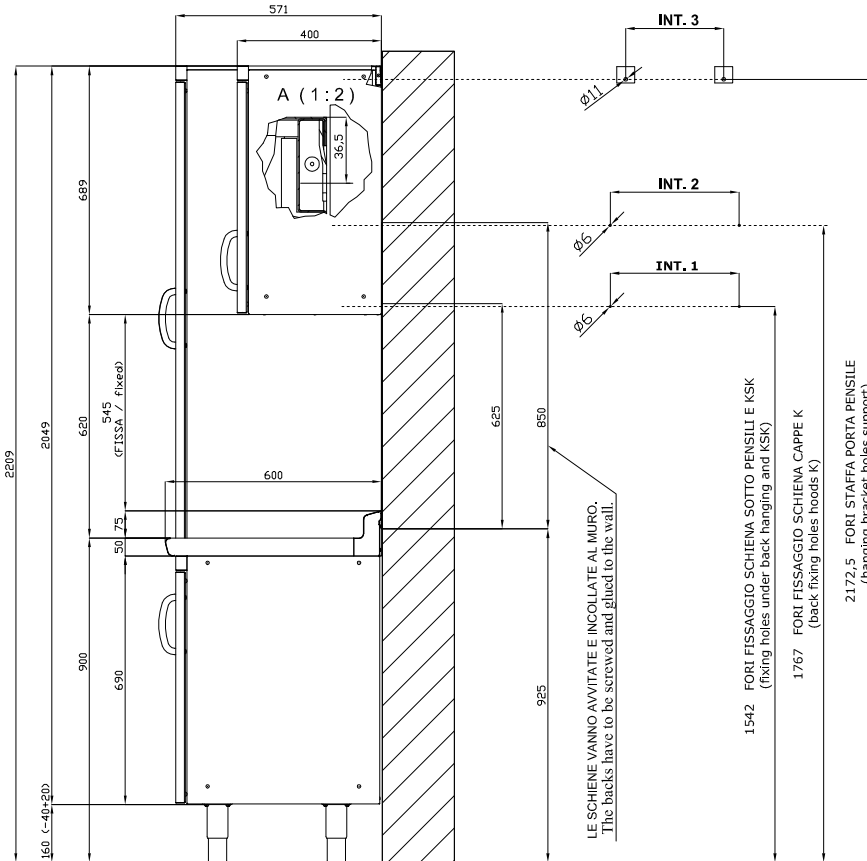

# PL/6120

SHINE KITCHEN  
WORK TOP

Tabella						
MOD. SP	INT 1	INT 2		MOD. PP	INT 3	
SP/630	276		-	PP-630 SX/DX	190	
SP/640	376		-	PP-640 SX/DX	290	
SP/645	426		-	PP-645 SX/DX	340	
SP/650	476		-	PP-650 SX/DX	390	
SP/670	676		-	PP-660/PPS-660	490	
SP/6105	1026		-	PP-670	590	
SP/6110	1076		-	PP-680	690	
SP/6125	1226		-	PP-690/PPS-690	790	
SP/6135	1326		-	PP-6100	890	
SP-SK/660		576	-	PP-6105	940	
SP-SK/680		776	-	PP-6110	990	
SP-SK/690		876	-	PP-6120	1090	
SP-SK/6100		976	-	PP-6125	1140	
SP-SK/6120		1176	-	PP-6135	1240	
SP-SK/6140		1376	-	PP-6150	1390	
SP-SK/6150		1476	-			
SP-SK/6160		1576	-			
SP-SK/6180		1776	-			
SP-SK/6200		1976	-			

A	Data plate				
---	------------	--	--	--	--

MODEL: PL/6120  
DIMENSIONS: cm. 120x 60x 5h

kg: 22  
m<sup>3</sup>: 0.166  
mm: 1280x650x200

BUY LOTUS BUY ITALY

The pictures are purely representative. The manufacturer reserves the right to modify the technical data and models without previous notice.