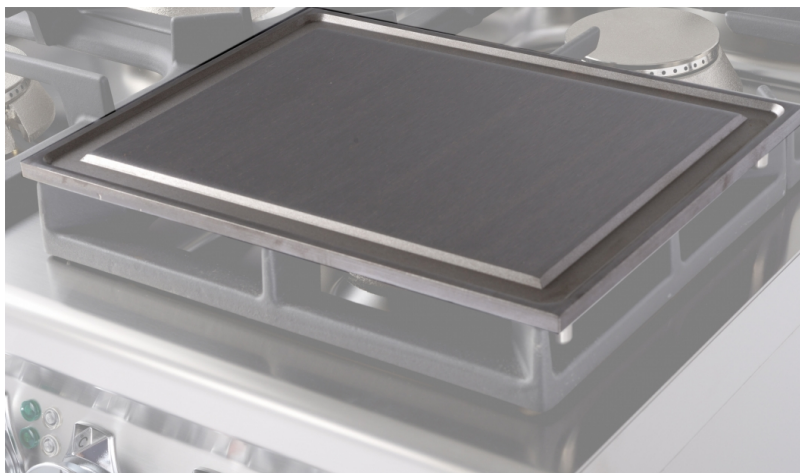

PLF

FREELOTUS ACCESSORIES

Smooth griddle plate for cast iron grid

ITALIAN CULINARY ART

The pictures are purely representative. The manufacturer reserves the right to modify the technical data and models without previous notice.

PLF

FREELOTUS
ACCESSORIES

A	Data plate				
---	------------	--	--	--	--

MODEL: PLF
DIMENSIONS: cm. 35x 27

kg: 9
m³: 0.007
mm: 380x300x60

BUY LOTUS BUY 

The pictures are purely representative. The manufacturer reserves the right to modify the technical data and models without previous notice.