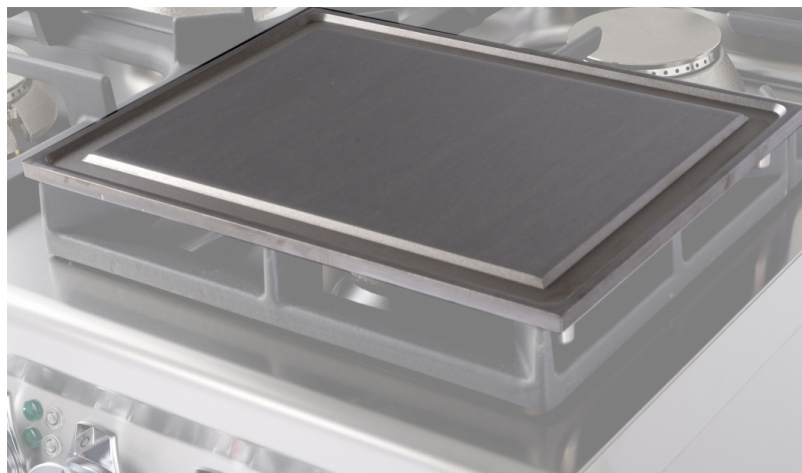

PLF

65 MAGICPROF ACCESSORIES

Smooth griddle plate for cast iron grid

ITALIAN CULINARY ART

The pictures are purely representative. The manufacturer reserves the right to modify the technical data and models without previous notice.

PLF

65 MAGICPROF ACCESSORIES

A	Data plate				
---	------------	--	--	--	--

MODEL: PLF
DIMENSIONS: cm. 35x 27

kg: 9
m³: 0.007
mm: 380x300x60

BUY LOTUS BUY 

The pictures are purely representative. The manufacturer reserves the right to modify the technical data and models without previous notice.