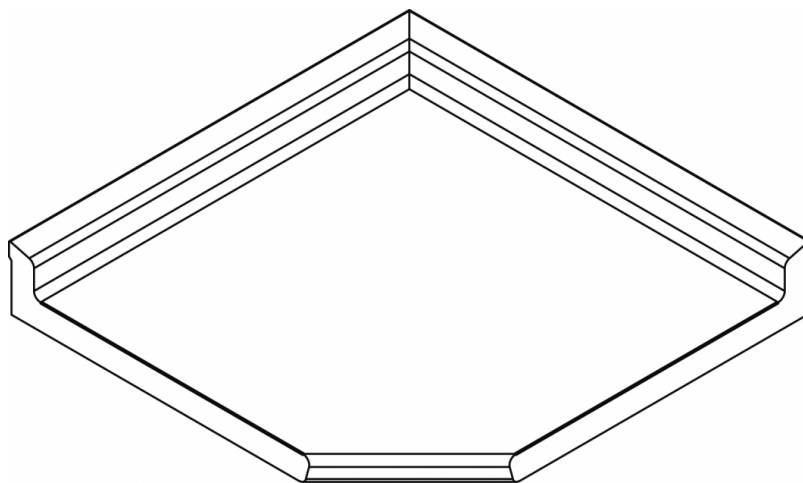

## SHINE KITCHEN WORK TOP

CORNER WORKTOP WITH RAISED AND REAR  
BORDER

ITALIAN CULINARY ART

The pictures are purely representative. The manufacturer reserves the right to modify the technical data and models without previous notice.

A	Data plate				
---	------------	--	--	--	--

MODEL: PLA/680  
DIMENSIONS: cm.80/80x 60x 5h

kg: 18  
m<sup>3</sup>: 0.155  
mm: 880x880x200

BUY LOTUS BUY ITALY

The pictures are purely representative. The manufacturer reserves the right to modify the technical data and models without previous notice.