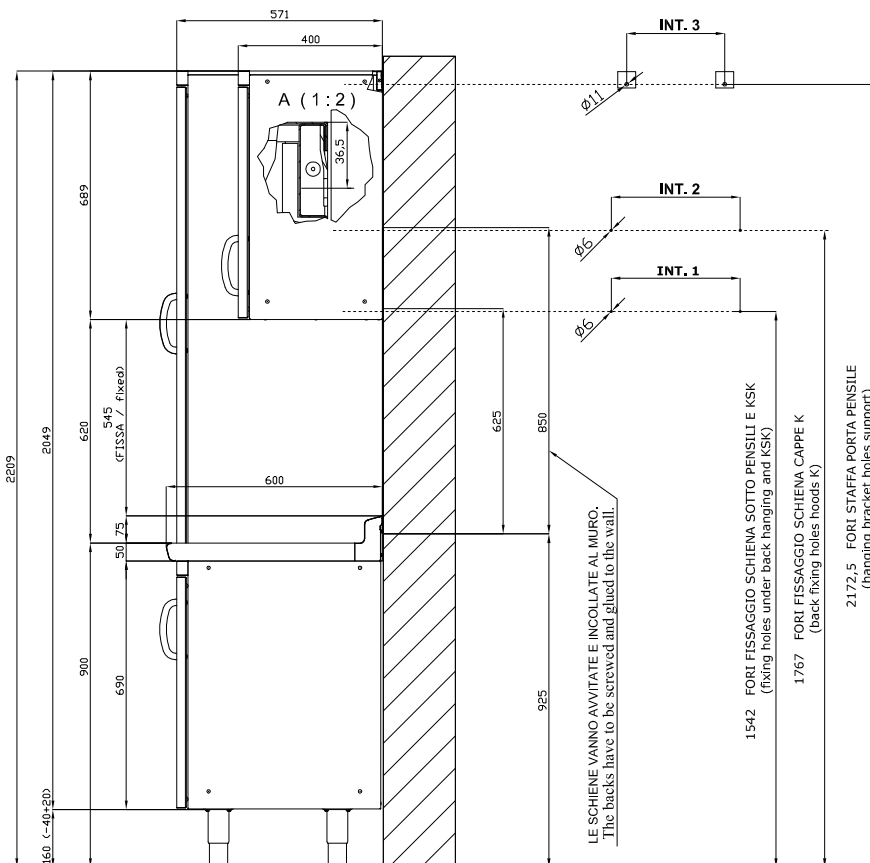

## SHINE KITCHEN WORK TOP

Tabella						
MOD. SP	INT 1	INT 2		MOD. PP	INT 3	
SP/630	276		-	PP-630 SX/DX	190	
SP/640	376		-	PP-640 SX/DX	290	
SP/645	426		-	PP-645 SX/DX	340	
SP/650	476		-	PP-650 SX/DX	390	
SP/670	676		-	PP-660/PPS-660	490	
SP/6105	1026		-	PP-670	590	
SP/6110	1076		-	PP-680	690	
SP/6125	1226		-	PP-690/PPS-690	790	
SP/6135	1326		-	PP-6100	890	
SP-SK/660		576	-	PP-6105	940	
SP-SK/680		776	-	PP-6110	990	
SP-SK/690		876	-	PP-6120	1090	
SP-SK/6100		976	-	PP-6125	1140	
SP-SK/6120		1176	-	PP-6135	1240	
SP-SK/6140		1376	-	PP-6150	1390	
SP-SK/6150		1476	-			
SP-SK/6160		1576	-			
SP-SK/6180		1776	-			
SP-SK/6200		1976	-			

A	Data plate				
---	------------	--	--	--	--

MODEL: PLA/680  
DIMENSIONS: cm.80/80x 60x 5h

kg: 18  
m<sup>3</sup>: 0.155  
mm: 880x880x200

BUY LOTUS BUY ITALY

The pictures are purely representative. The manufacturer reserves the right to modify the technical data and models without previous notice.