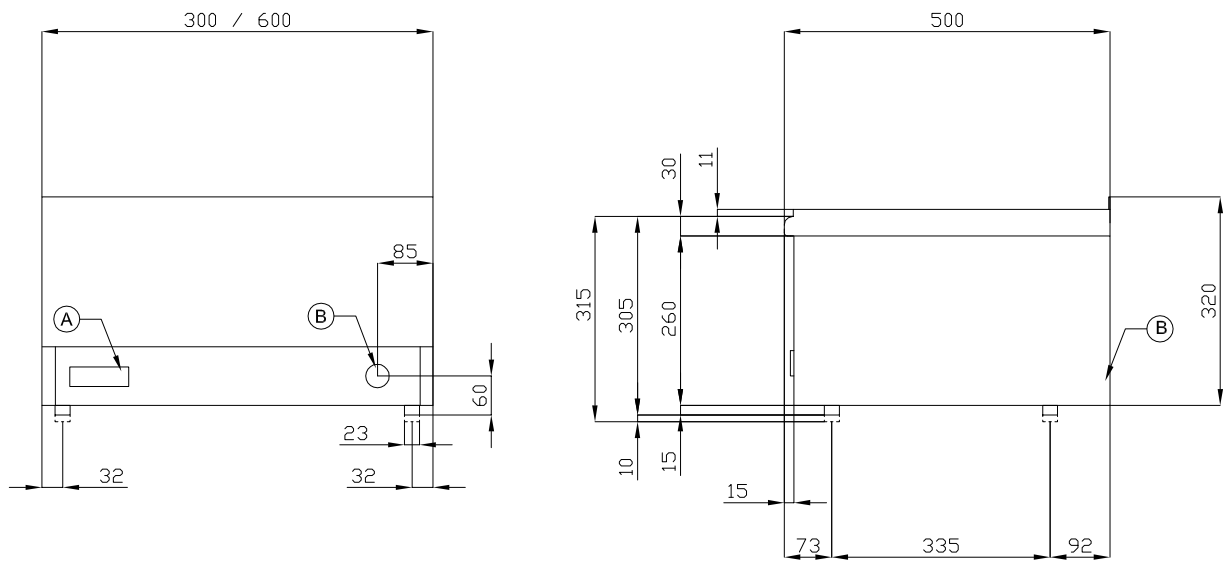

A	Data plate				
---	------------	--	--	--	--

MODEL:

PL-1

DIMENSIONS:

cm. 30x 50x 29h

kg: 8
m³: 0.071
mm: 330x550x390

BUY LOTUS BUY ITALY

The pictures are purely representative. The manufacturer reserves the right to modify the technical data and models without previous notice.