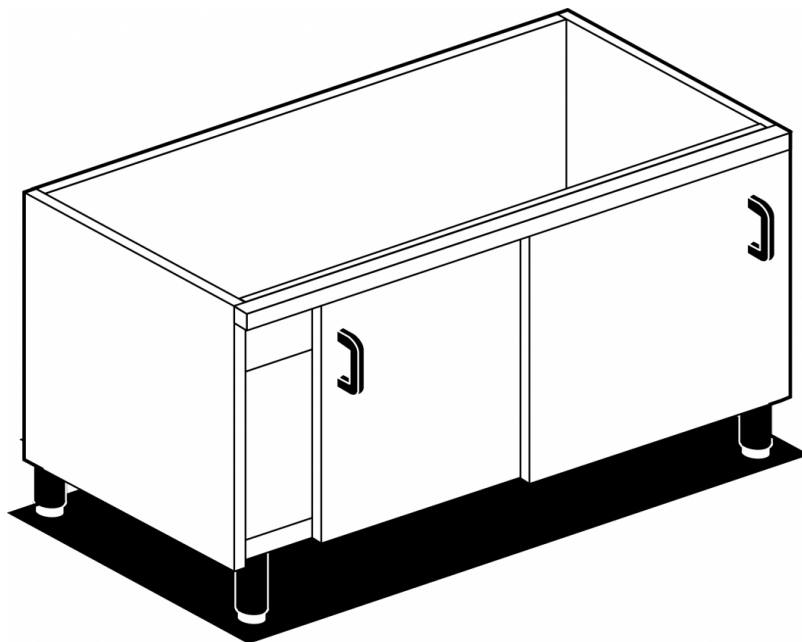

MPS-12

65 MAGICPROF STAND

Stand with sliding doors

Construction - Fabricated using CrNi 18/10 AISI 304 grade Stainless Steel
Scotch-Brite Satin polish Finish, rounded edges. Model - Professional
Stand and Worktop Units. Fittings - Appliance is supplied with
adjustable feet.

ITALIAN CULINARY ART

The pictures are purely representative. The manufacturer reserves the right to modify the technical data and models without previous notice.

MPS-12

65 MAGICPROF
STAND

A	Data plate				
---	------------	--	--	--	--

MODEL: MPS-12
DIMENSIONS: cm. 120x 56,5x 58h

kg: 43
m³: 0.465
mm: 1230x600x630

BUY LOTUS BUY ITALY

The pictures are purely representative. The manufacturer reserves the right to modify the technical data and models without previous notice.