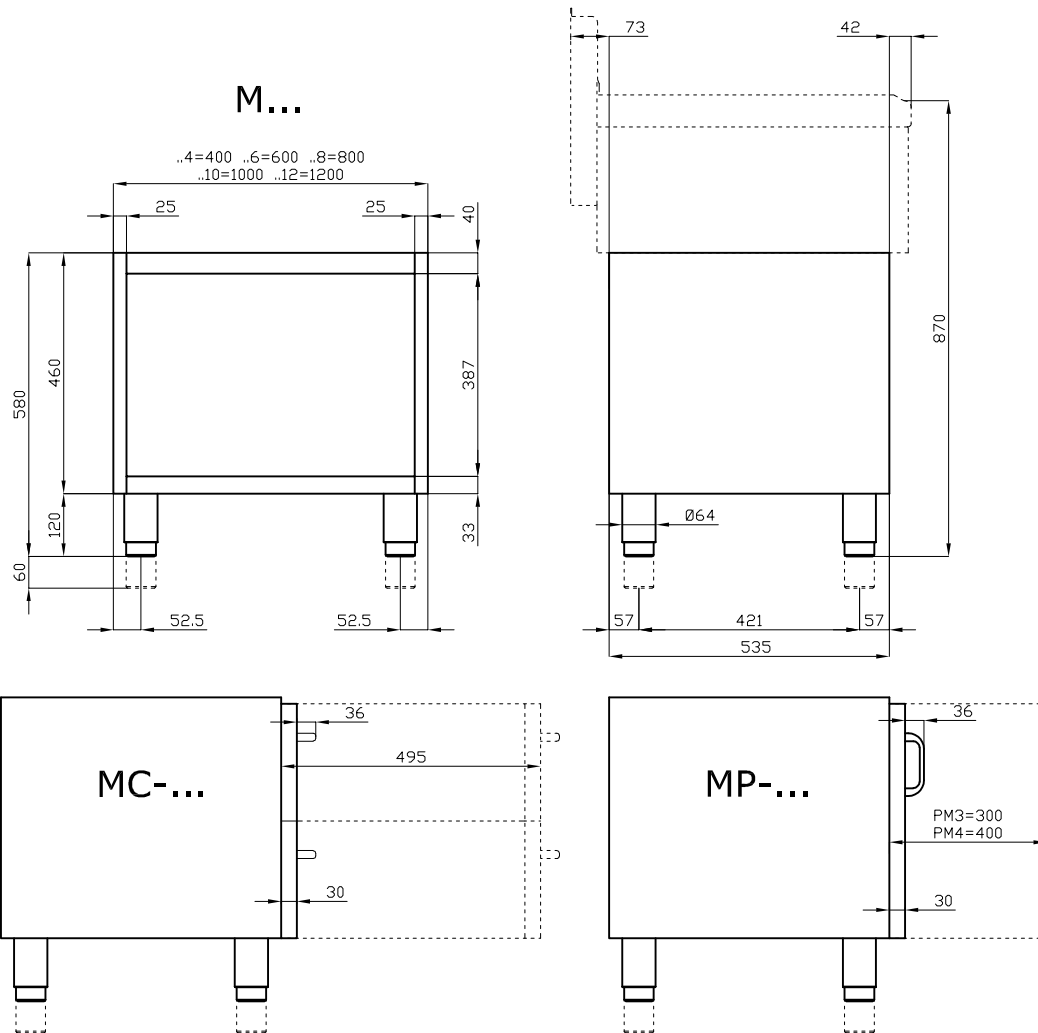

MPS-12

65 MAGICPROF STAND

Stand with sliding doors

Construction - Fabricated using CrNi 18/10 AISI 304 grade Stainless Steel
Scotch-Brite Satin polish Finish, rounded edges. Model - Professional
Stand and Worktop Units. Fittings - Appliance is supplied with
adjustable feet.

ITALIAN CULINARY ART

The pictures are purely representative. The manufacturer reserves the right to modify the technical data and models without previous notice.

MPS-12

65 MAGICPROF
STAND

A	Data plate				
---	------------	--	--	--	--

MODEL: MPS-12
DIMENSIONS: cm. 120x 56,5x 58h

kg: 43
m³: 0.465
mm: 1230x600x630

BUY LOTUS BUY ITALY

The pictures are purely representative. The manufacturer reserves the right to modify the technical data and models without previous notice.