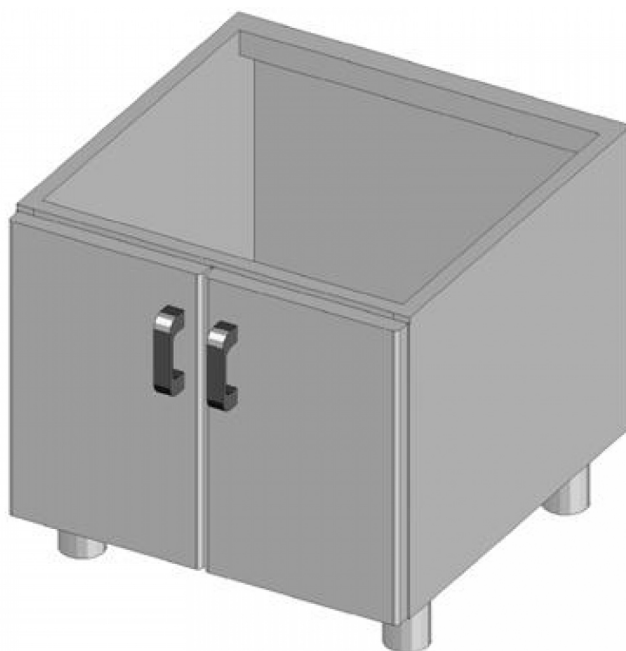

MP-80

FRYERS

CONFECTIONER'S ACCESSORIES

Stand with doors

ITALIAN CULINARY ART

The pictures are purely representative. The manufacturer reserves the right to modify the technical data and models without previous notice.

MP-80

FRYERS

CONFECTIONER'S ACCESSORIES

A	Data plate				
---	------------	--	--	--	--

MODEL:

MP-80

DIMENSIONS:

cm. 80x 61,5x 60h