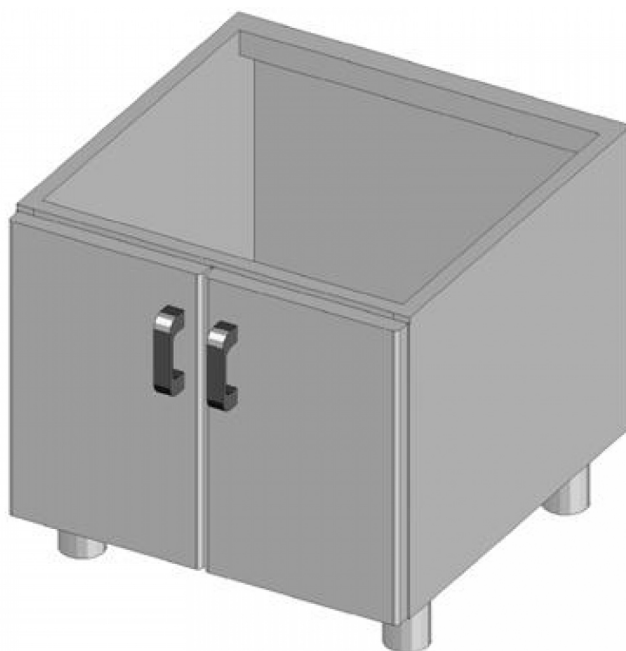

MP-60

FRYERS

CONFECTIONER'S ACCESSORIES

Stand with doors

ITALIAN CULINARY ART

The pictures are purely representative. The manufacturer reserves the right to modify the technical data and models without previous notice.

MP-60

FRYERS

CONFECTIONER'S ACCESSORIES

A	Data plate				
---	------------	--	--	--	--

MODEL:

MP-60

DIMENSIONS:

cm. 60x 61,5x 60h